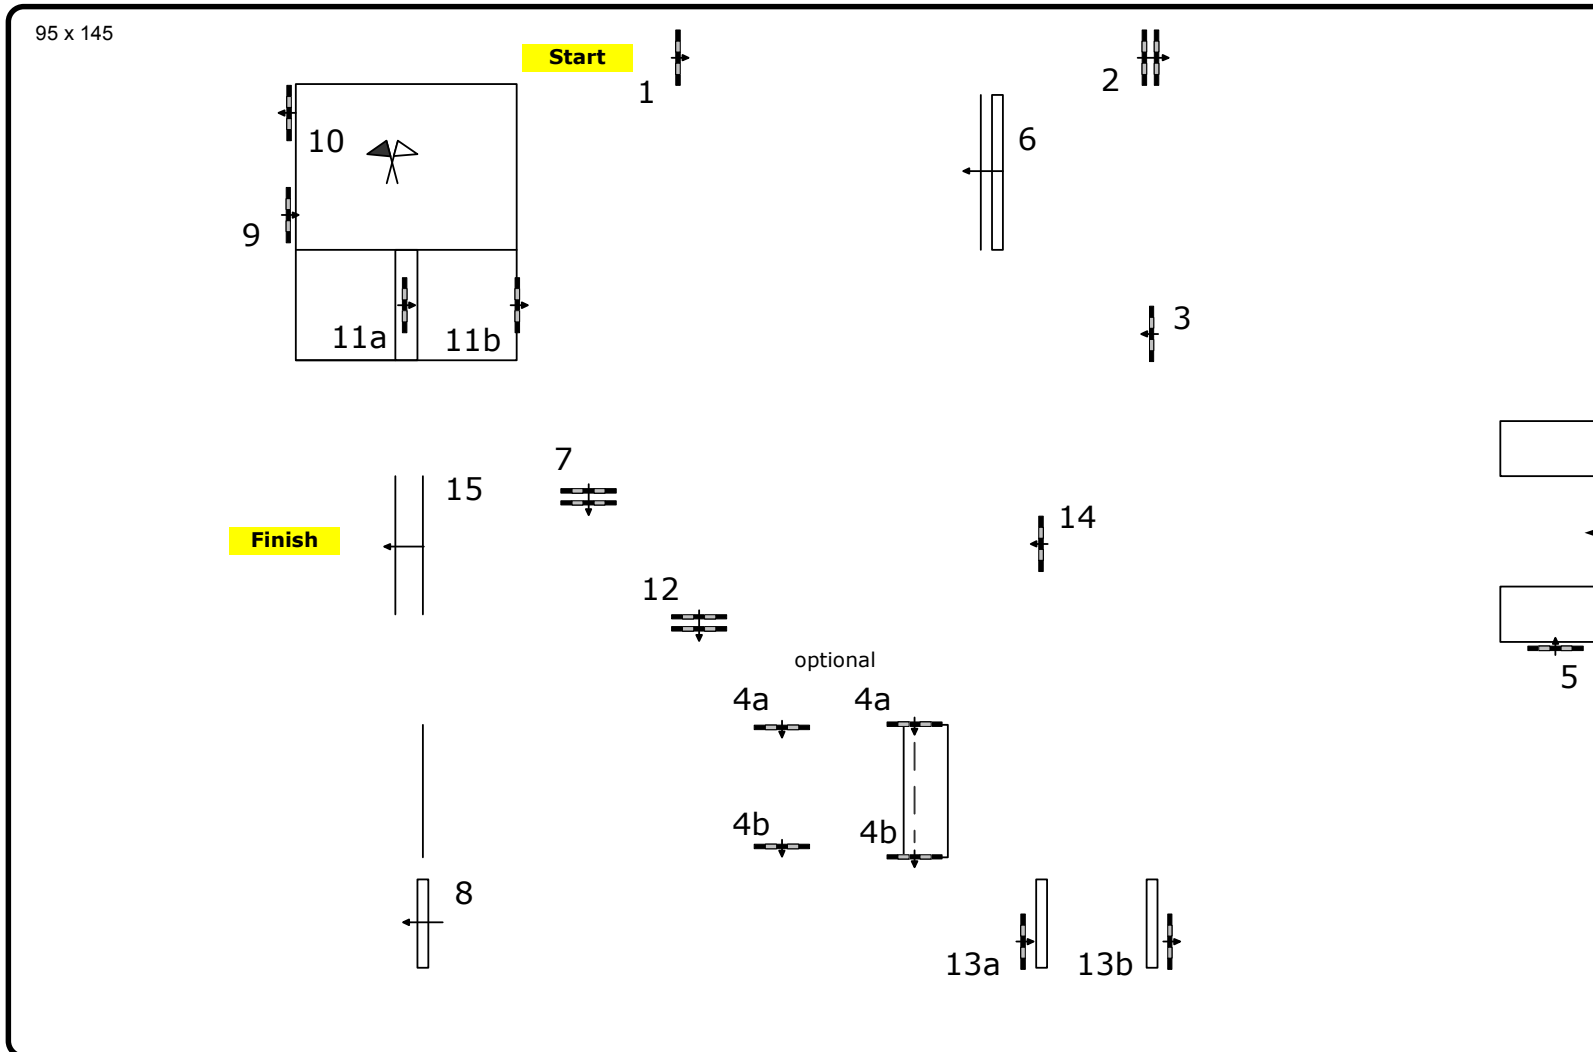

German Jumping Derby Hamburg 2011

CSI 5* / CSI 4* / CSI Amateurs

Class: 6 Speed Derby

Speed and Handiness

Table:	C
FEI RG / Art.:	239.268
Height in cm:	140
Speed in mtr/min:	0
Length in mtr.:	>600
TA in sec:	0
TL in sec:	180
Obstacles:	15
Efforts:	19
Closed Obstacle:	4ab, 5ab, 11ab
Penalty sec:	4