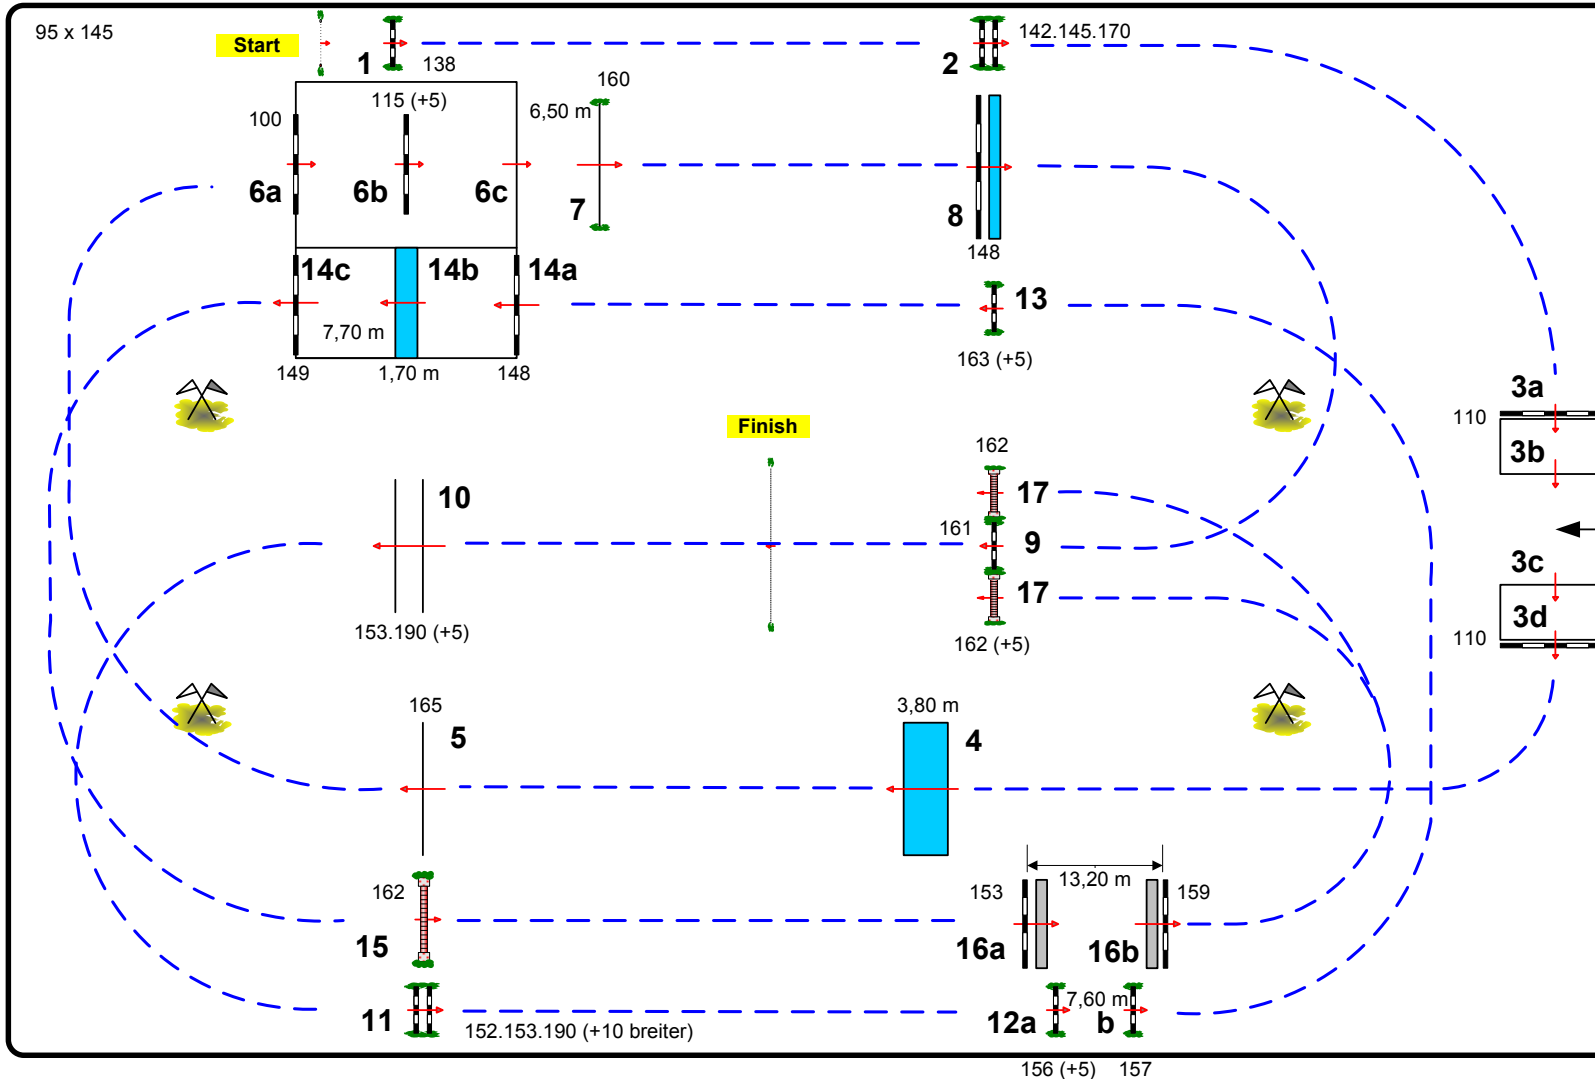

# German Jumping Derby Hamburg 2011

CSI 5\* / CSI 3\* / CSI Amateurs

Class: 8 German Jumping Derby

Competition with Jump-Off

Table:	A
FEI RG / Art.:	238.2.2
Height in cm:	160
Speed in mtr/min:	400
Length in mtr.:	1250
TA in sec:	188
TL in sec:	376
Obstacles:	17
Efforts:	26
Closed Obstacle:	3ab3cd, 6abc, 14abc

Jump-Off:  
**1-2-9-10-11-12ab-17**

Length in mtr.:	380
TA in sec:	57
TL in sec:	114