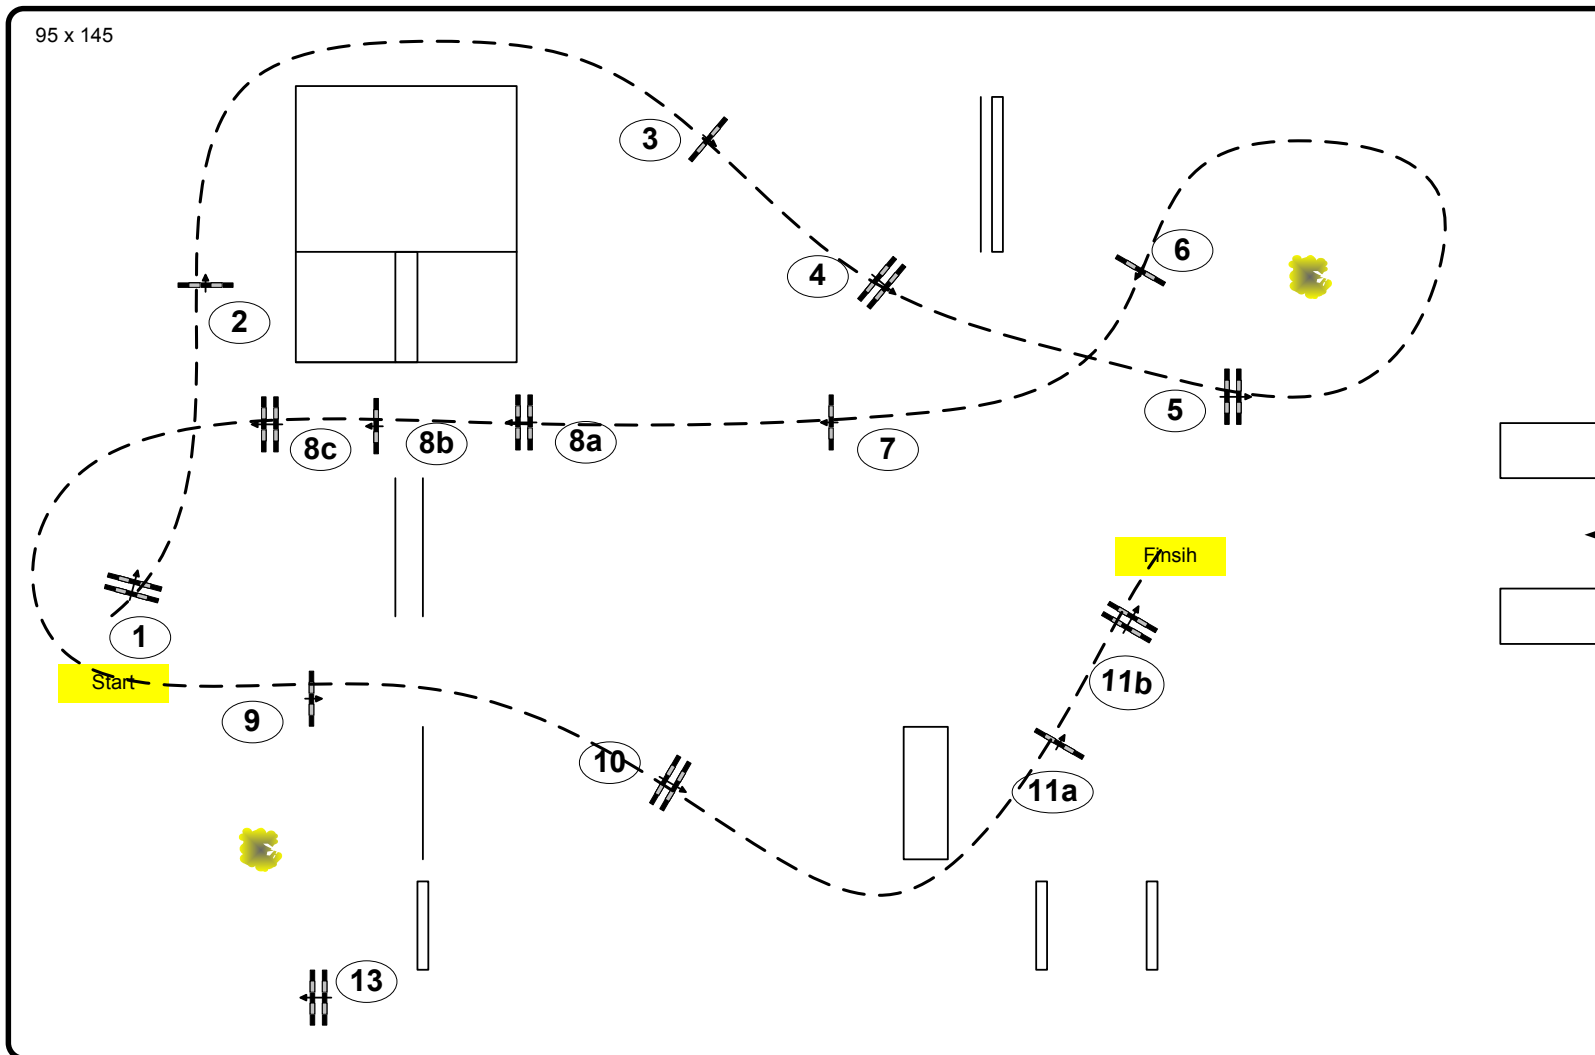

# German Jumping Derby Hamburg 2011

CSI 5\* / CSI 4\* / CSI Amateurs

Class: 12

Youngster Finale

Competition with one jump off

Table:	A
FEI RG / Art.:	238.2.2
Height in cm:	140
Speed in mtr/min:	350
Length in mtr.:	410
TA in sec:	71
TL in sec:	142
Obstacles:	11
Efforts:	14
Closed Obstacle:	0
Penalty sec:	0

Jump-Off:

**3,5,6,8a,8b,9,13,1**

Length in mtr.:	320
TA in sec:	55
TL in sec:	110