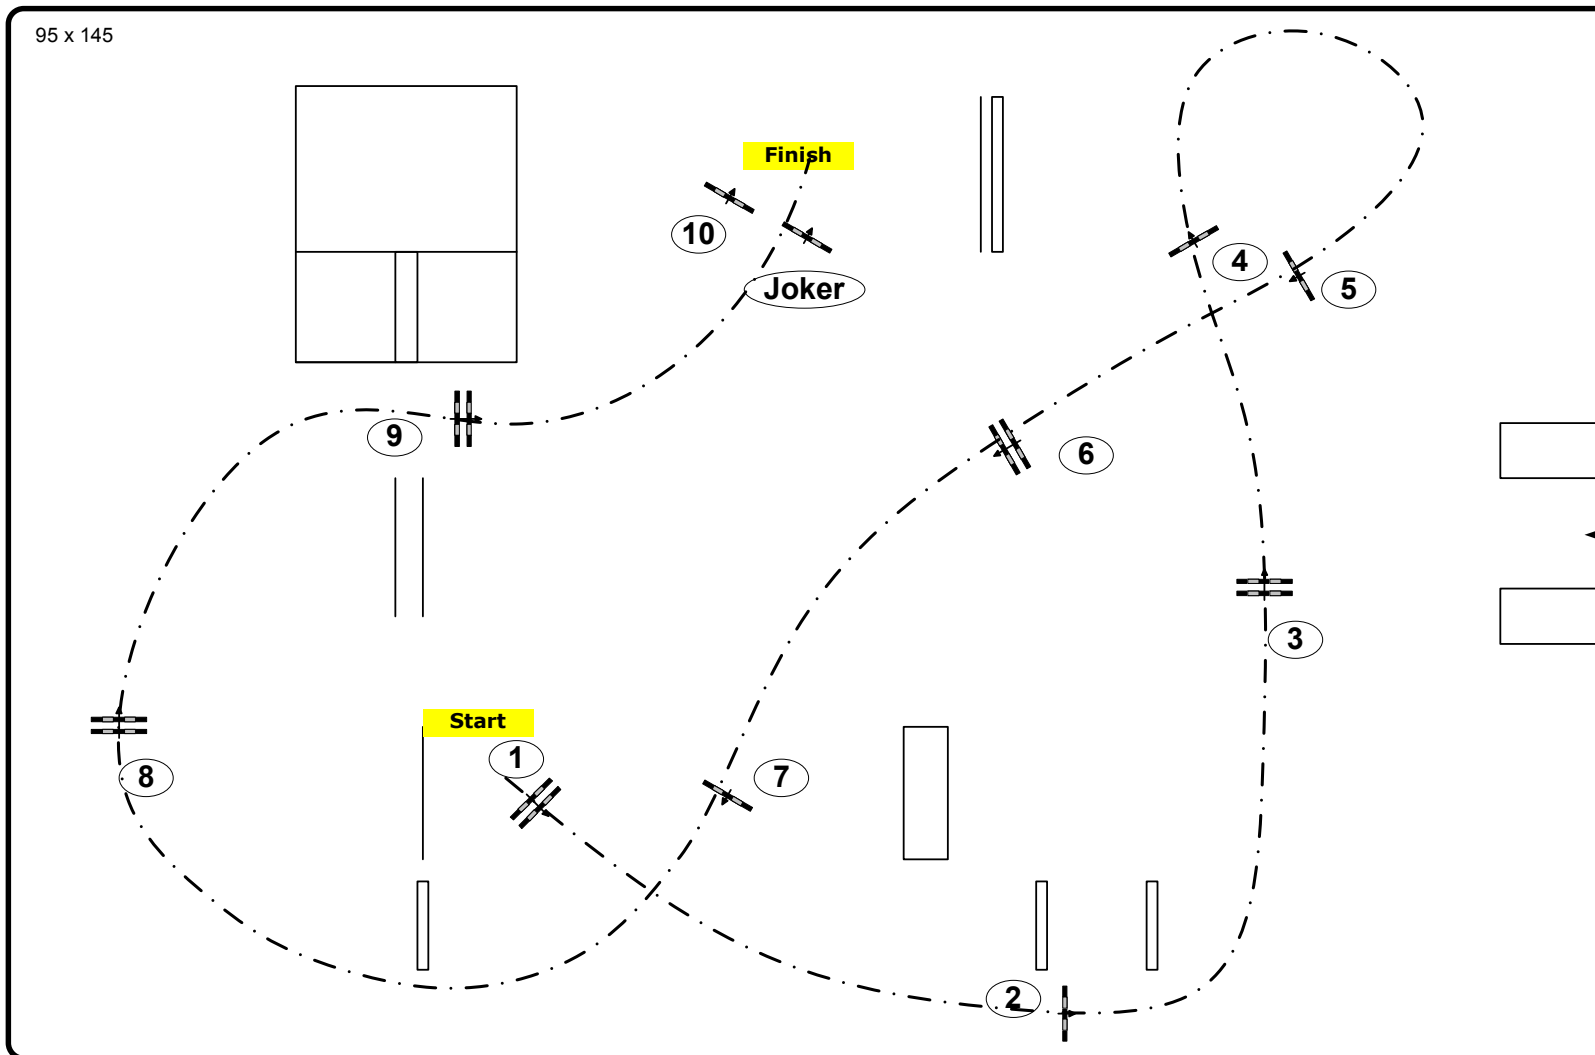

German Jumping Derby Hamburg 2011

CSI 5* / CSI 4* / CSI Amateurs

Class: 17 SML Tour

Accumulator

Table:	A
FEI RG / Art.:	275
Height in cm:	125
Speed in mtr/min:	350
Length in mtr.:	0
TA in sec:	0
TL in sec:	180
Obstacles:	10
Efforts:	10
Closed Obstacle:	
4ab, 5ab, 11ab	
Penalty sec:	0