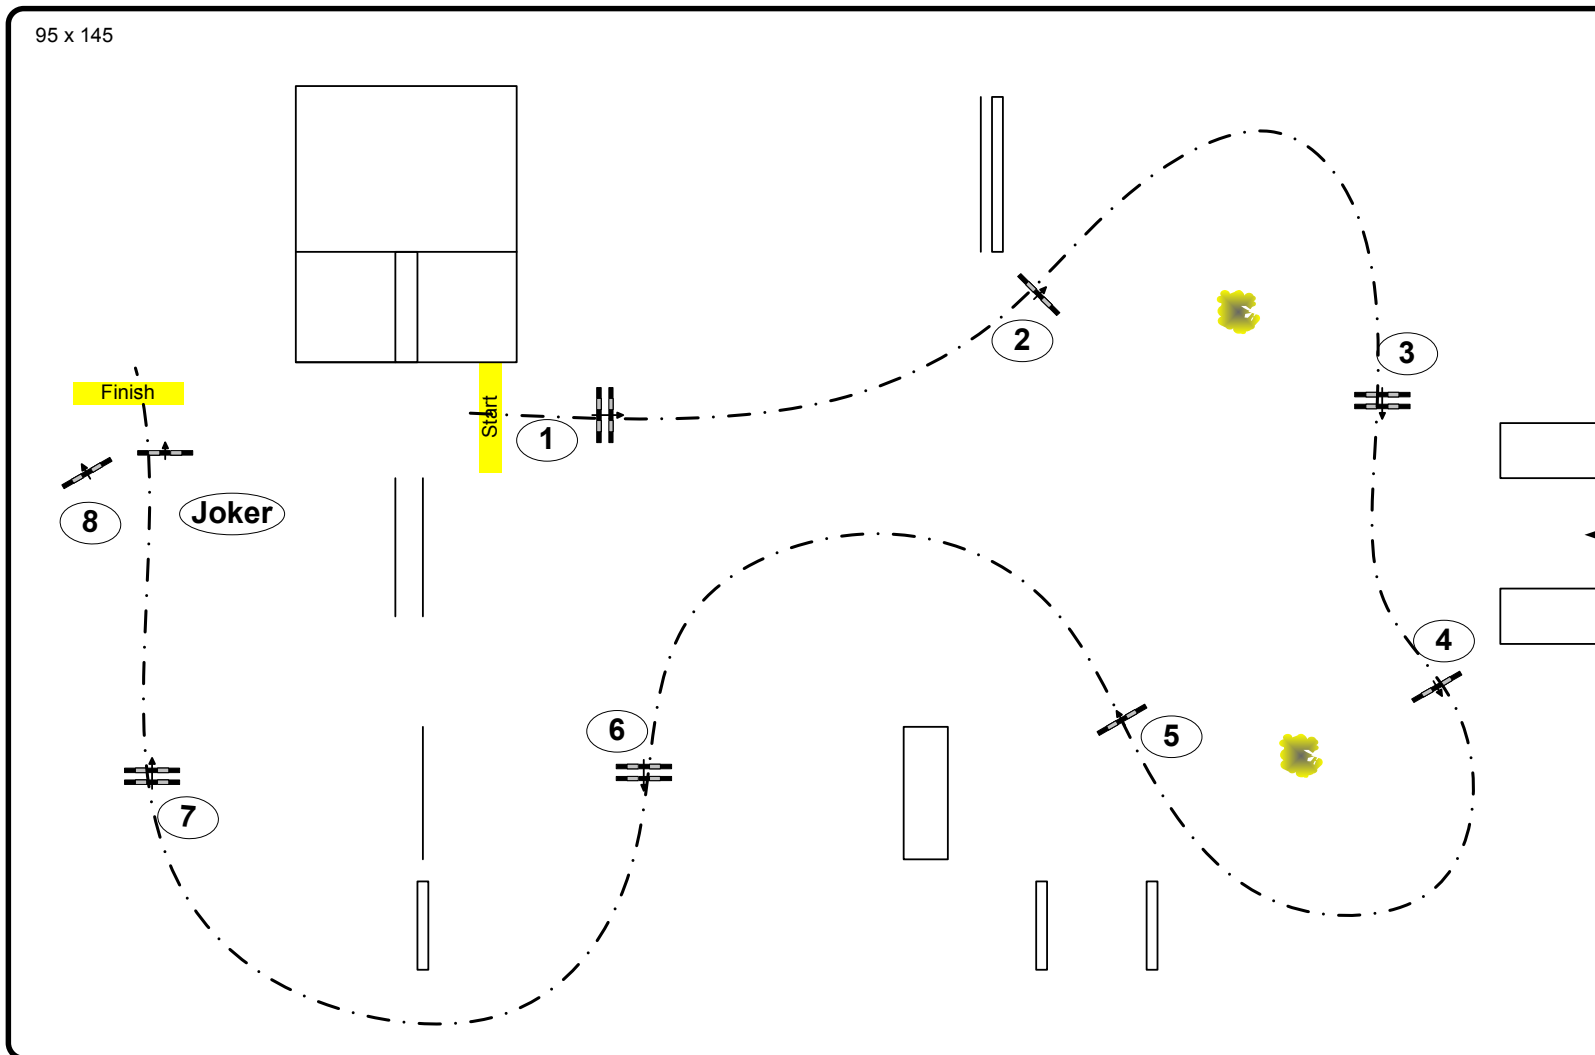

German Jumping Derby Hamburg 2011

CSI 5* / CSI 4* / CSI Amateurs

Class: 14/20

SML Tour

Accumulator Class

Table:	A
FEI RG / Art.:	275
Height in cm:	150
Speed in mtr/min:	350
Length in mtr.:	330
TA in sec:	57
TL in sec:	114
Obstacles:	8
Efforts:	8
Closed Obstacle:	0
Penalty sec:	0

Jump-Off:

0

Length in mtr.:	0
TA in sec:	0
TL in sec:	0