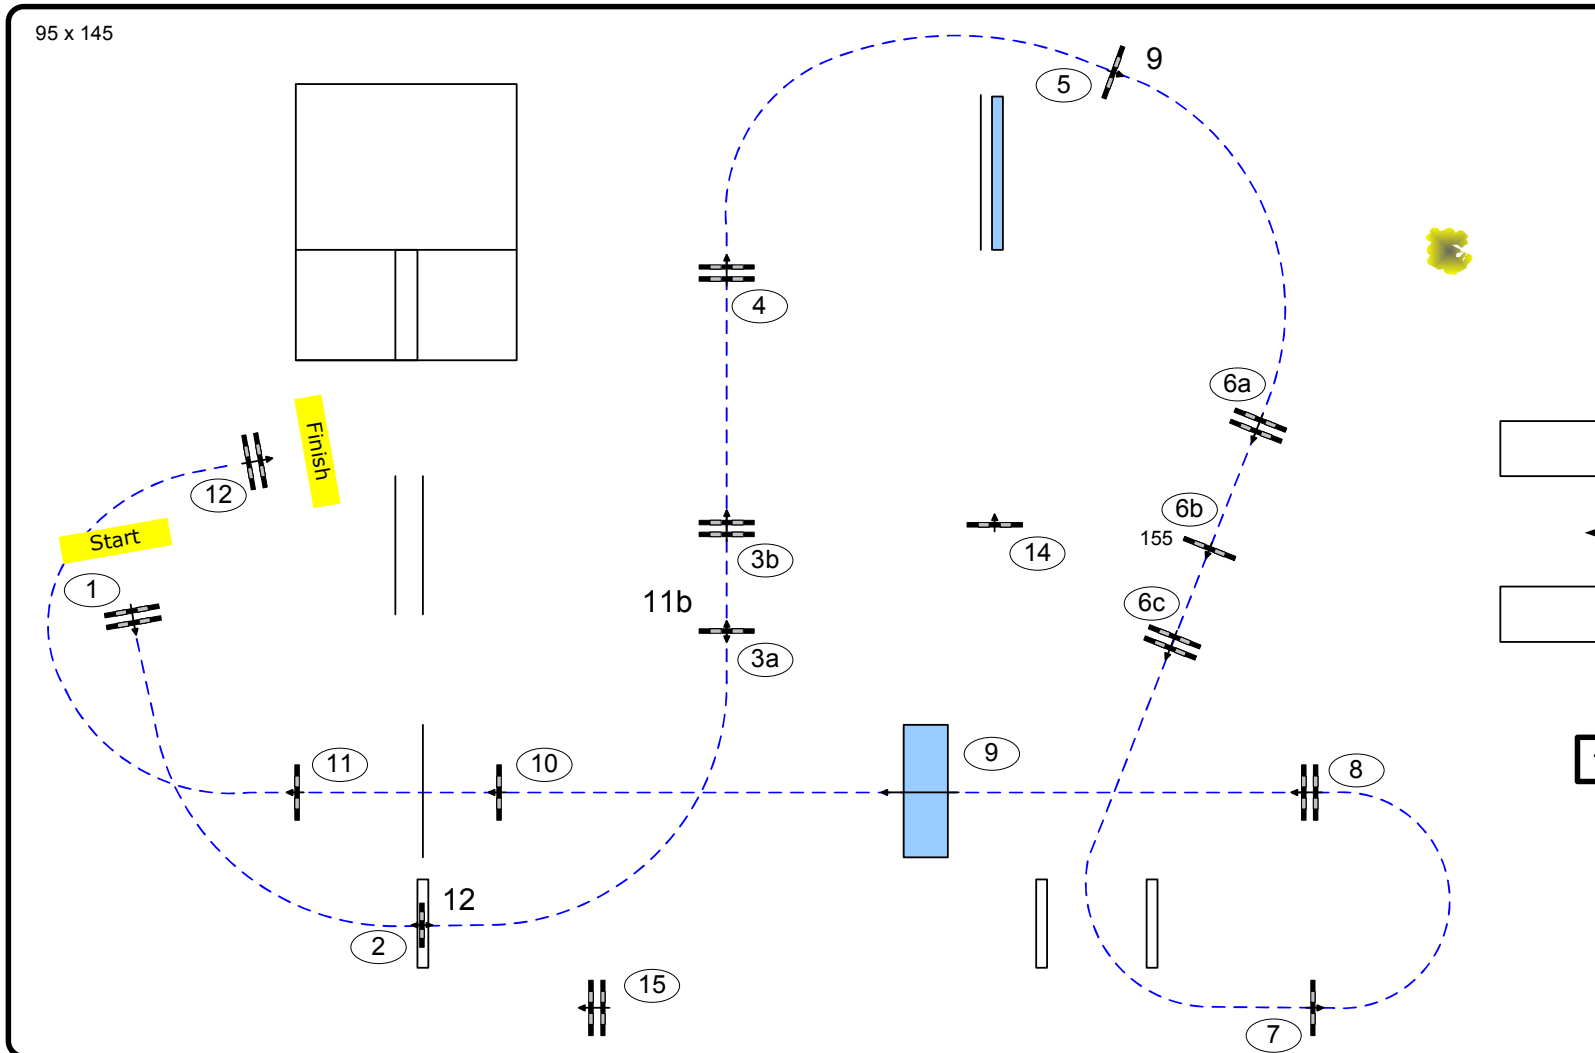

# German Jumping Derby Hamburg 2011

CSI 5\* / CSI 3\* / CSI Amateurs

Class: 7 Global Champions Tour of Germany, Grand Prix of Hamburg

Competition over two rounds with jump-off

Table:	A
FEI RG / Art.:	273
Height in cm:	160
Speed in mtr/min:	400
Length in mtr.:	465
TA in sec:	70
TL in sec:	140
Obstacles:	12
Efforts:	15

Jump-Off:

12 12 11b 7 8 14 6b 6c 15

Length in mtr.:	390
TA in sec:	59
TL in sec:	118