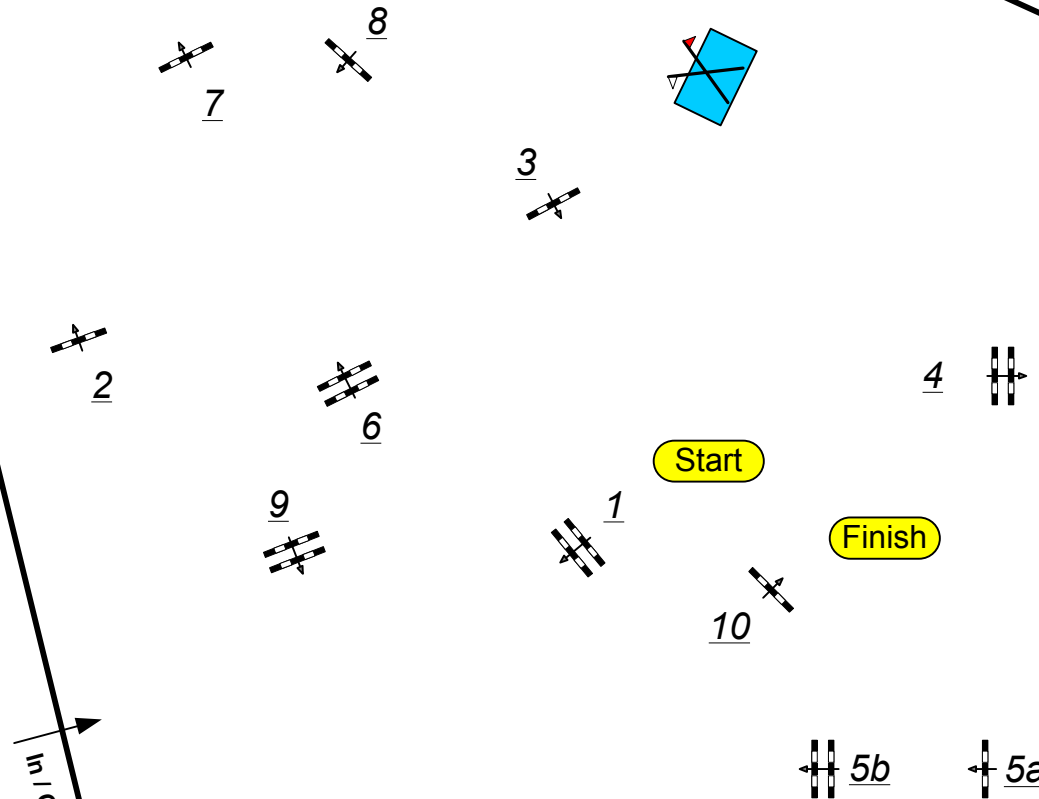

CSI*

Summermeeting Gera 2011

DKB

11/14/17

Youngster Cup

Competition against the clock

Mittwoch, 6. Juli 2011

Start: 10:30

Table: A
National RG:
FEI RG / Art. 238.2.1
Height: 1,15 m

Speed: 350 m/min

Length: 420 m
Time allowed: 72 sec
Time limit: 144 sec

Obstacles: 10
Efforts: 11
Penalty sec
Closed combination:

1st Jump-off:

Length: 0 m
Time allowed: 0 sec
Time limit: 0 sec

Course Designer
Wolfgang Meyer (GER)
Andreas Hollmann (GER)

1 : 550

JURY