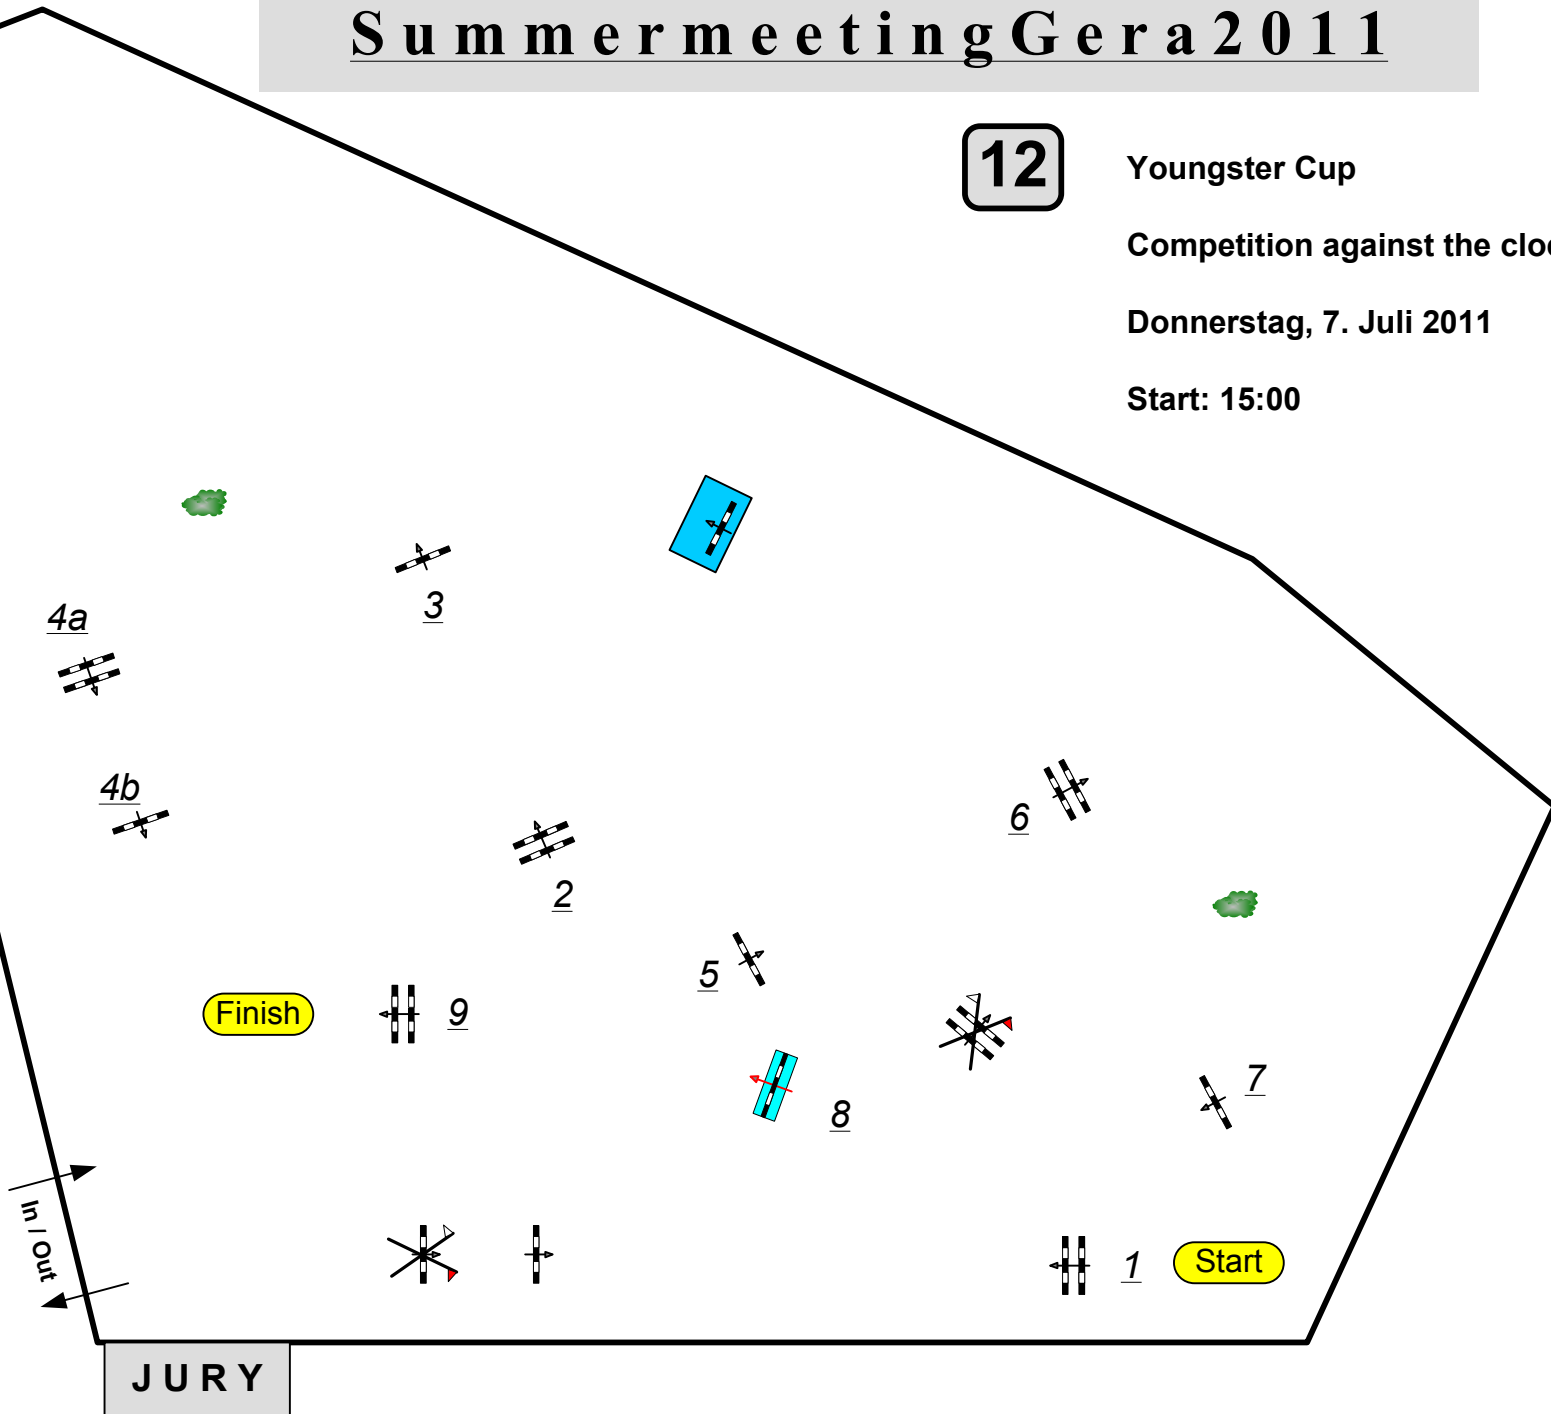

# Summermeeting Gera 2011

DKB

12

Youngster Cup

Competition against the clock

Donnerstag, 7. Juli 2011

Start: 15:00

Table: A  
National RG:  
FEI RG / Art. 238.2.1  
Height: 1,15 m

Speed: 350 m/min

Length: 350 m

Time allowed: 60 sec

Time limit: 120 sec

Obstacles: 9

Efforts: 10

Penalty sec

Closed combination: