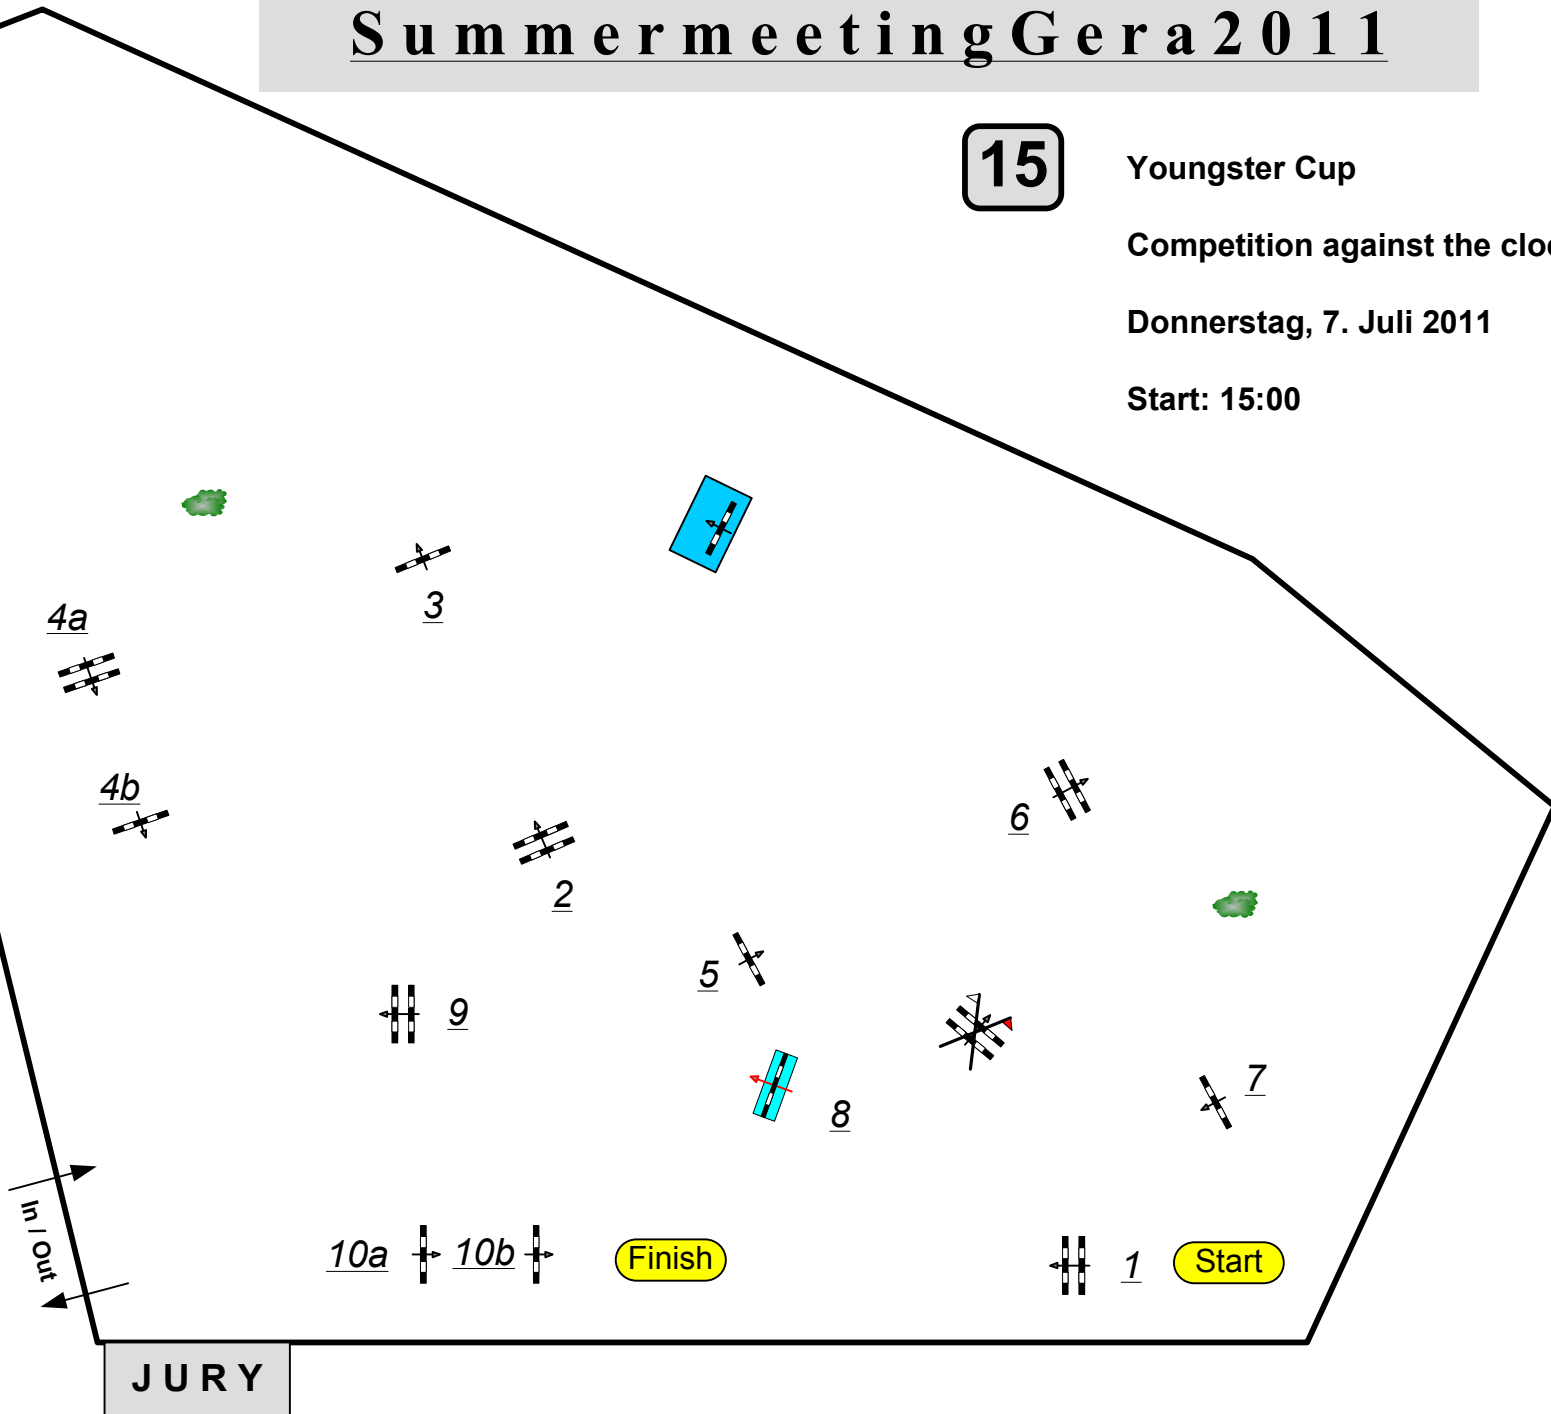

CSI*

Summermeeting Gera 2011

DKB

15

Youngster Cup

Competition against the clock

Donnerstag, 7. Juli 2011

Start: 15:00

Table: A
National RG:
FEI RG / Art. 238.2.1
Height: 1,25 m

Speed: 350 m/min

Length: 400 m
Time allowed: 69 sec
Time limit: 138 sec

Obstacles: 10
Efforts: 12
Penalty sec
Closed combination:

Course Designer
Wolfgang Meyer (GER)
Andreas Hollmann (GER)