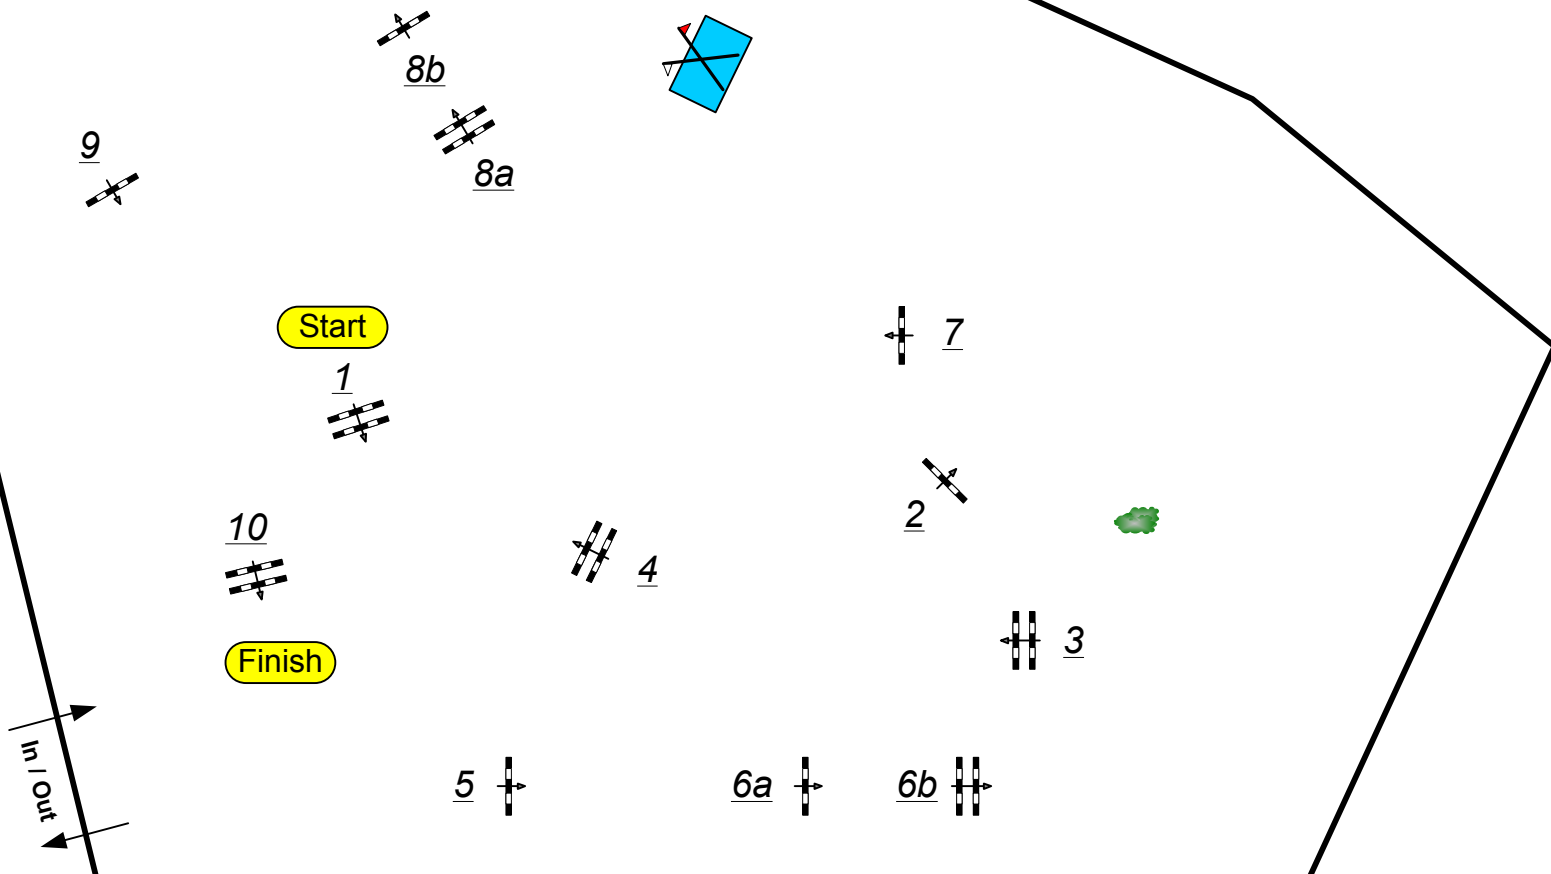

CSI*

Summermeeting Gera 2011

DKB

1

Silver Tour

Competition against the clock

Mittwoch, 6. Juli 2011

Start: 13:15

Table: A
National RG:
FEI RG / Art. 238.2.1
Height: 1,35 m

Speed: 350 m/min

Length: 420 m

Time allowed: 72 sec

Time limit: 144 sec

Obstacles: 10

Efforts: 12

Penalty sec

Closed combination:

Course Designer
Wolfgang Meyer (GER)
Andreas Hollmann (GER)

1 : 550

JURY