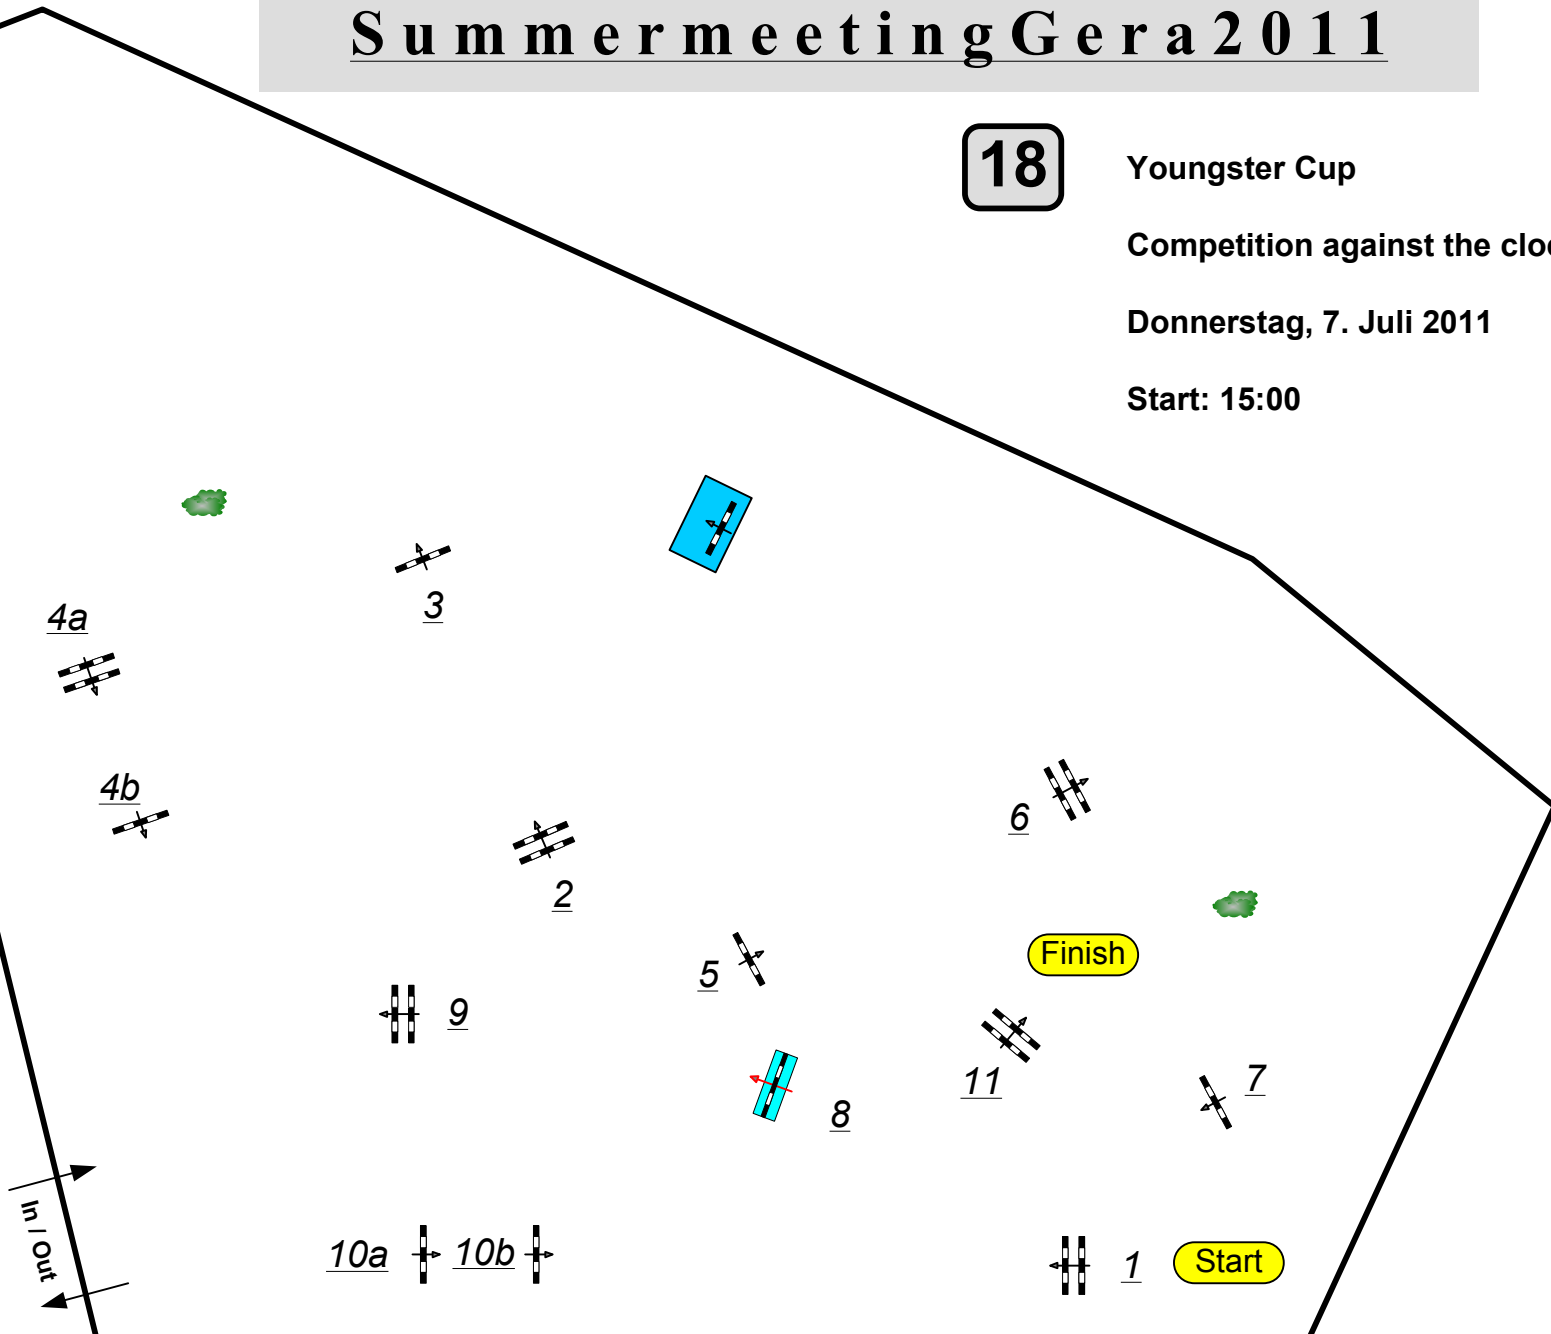

# Summermeeting Gera 2011

DKB

18

Youngster Cup

Competition against the clock

Donnerstag, 7. Juli 2011

Start: 15:00

Table: A  
National RG:  
FEI RG / Art. 238.2.1  
Height: 1,35 m

Speed: 350 m/min

Length: 420 m

Time allowed: 72 sec

Time limit: 144 sec

Obstacles: 11

Efforts: 13

Penalty sec

Closed combination: