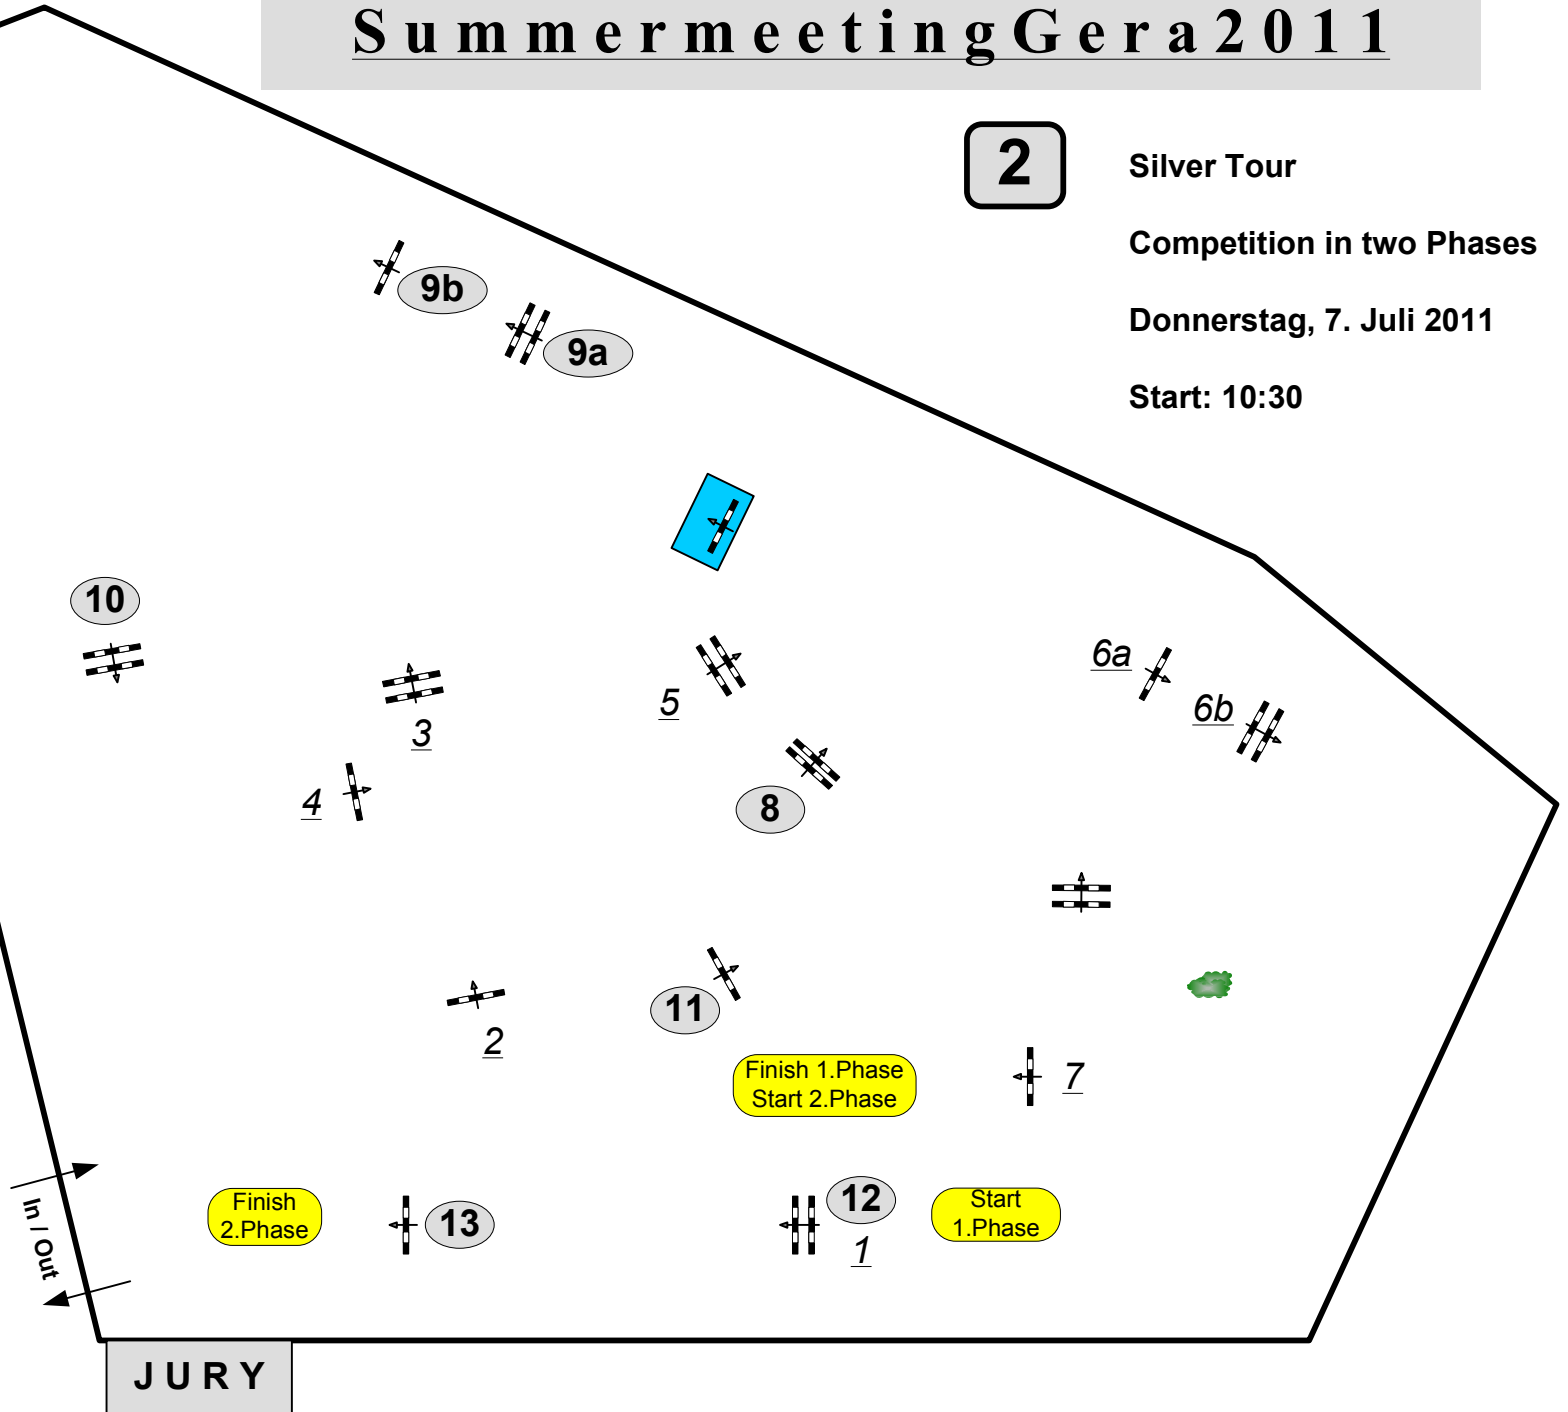

# Summermeeting Gera 2011

DKB

2

Silver Tour

Competition in two Phases

Donnerstag, 7. Juli 2011

Start: 10:30

Table: A  
National RG:  
FEI RG / Art. 274.5.3  
Height: 1,35 m

Speed: 350 m/min

Length: 280 m  
Time allowed: 48 sec  
Time limit: 96 sec

Obstacles: 7  
Efforts: 8  
Penalty sec  
Closed combination:

2nd Phase:  
8 - 13  
Length: 290 m  
Time allowed: 50 sec  
Time limit: 100 sec