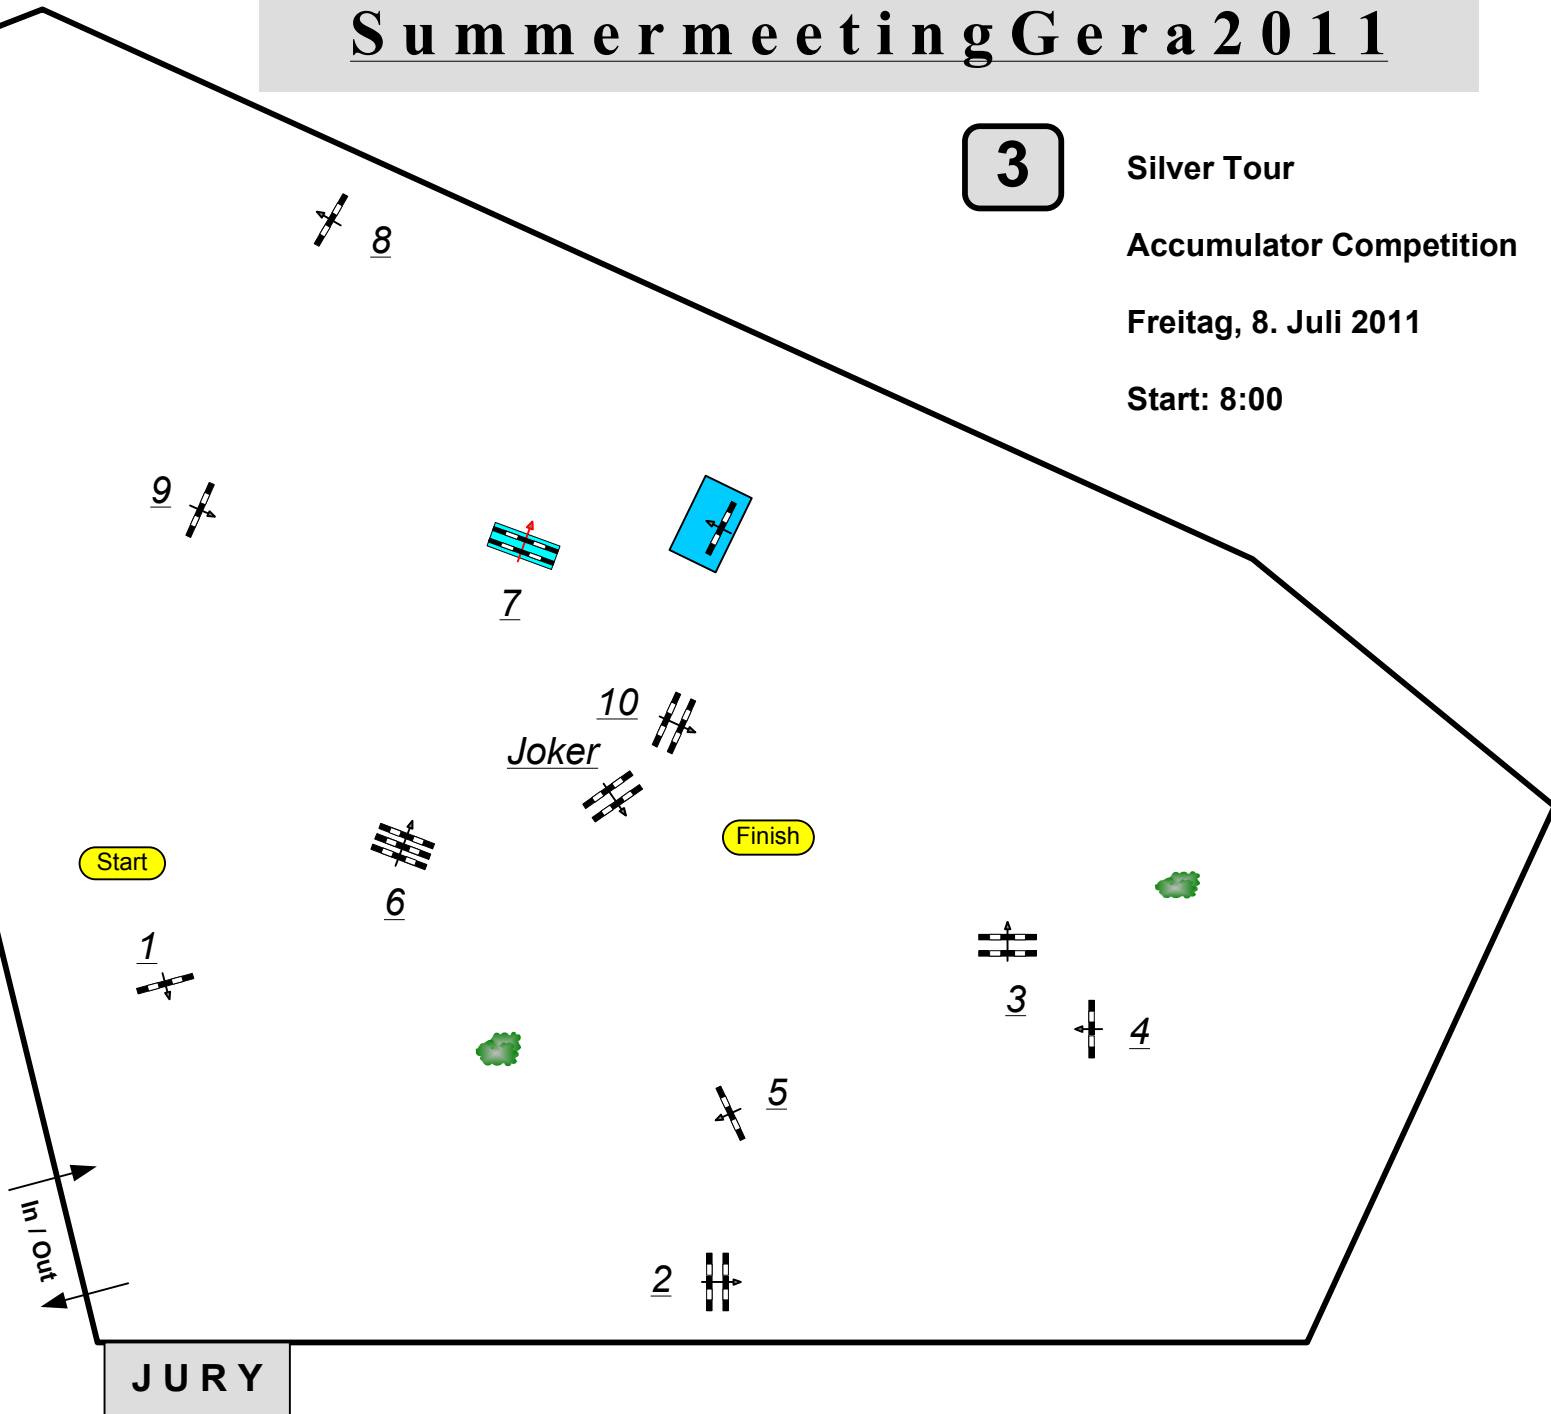

# Summermeeting Gera 2011

DKB

3

Silver Tour

Accumulator Competition

Freitag, 8. Juli 2011

Start: 8:00

Table: A  
National RG:  
FEI RG / Art. 269/215  
Height: 1,40 m

Speed: 350 m/min

Length: 360 m  
Time allowed: 62 sec  
Time limit: 124 sec

Obstacles: 10  
Efforts: 10  
Penalty sec  
Closed combination:

Course Designer  
Wolfgang Meyer (GER)  
Andreas Hollmann (GER)