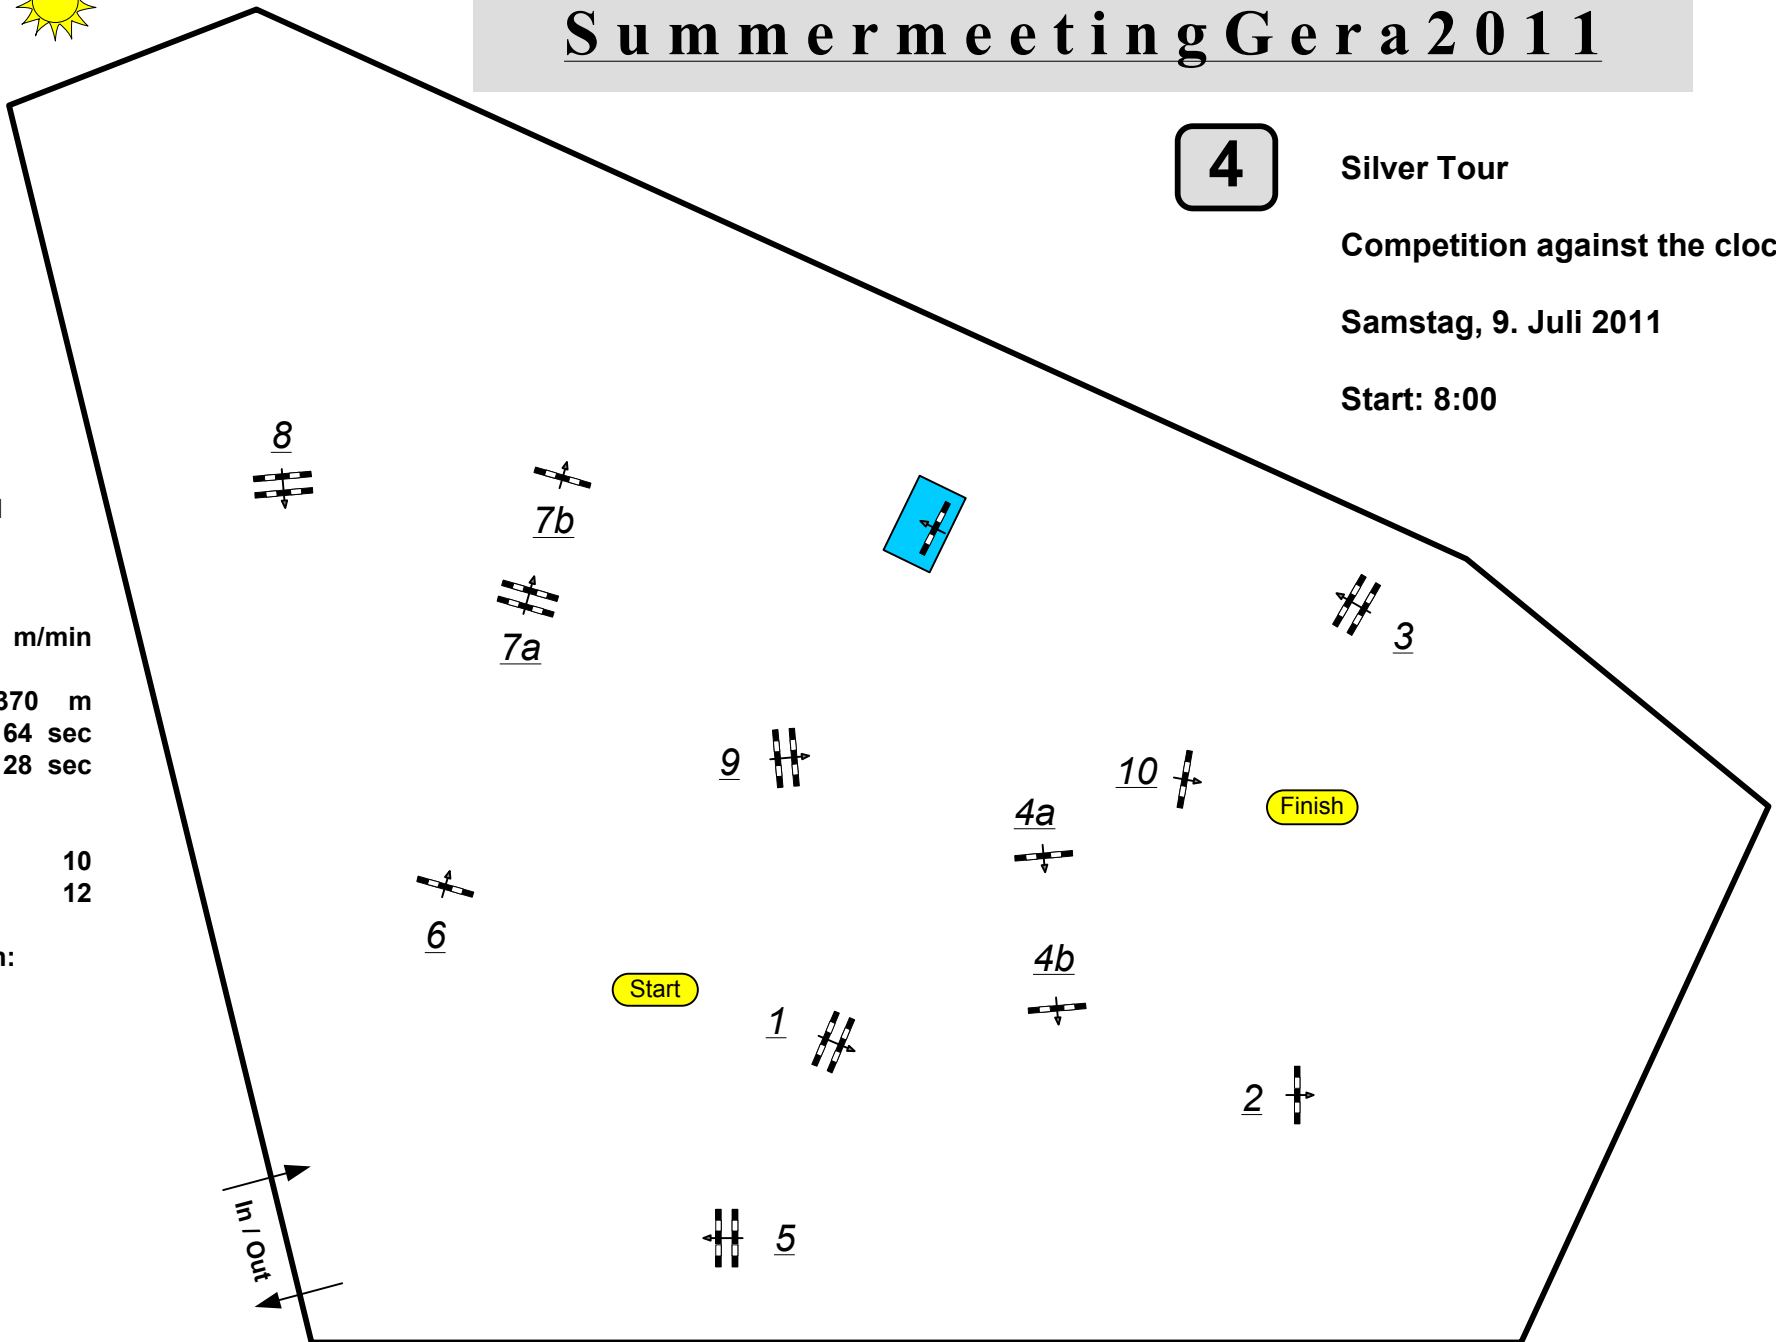

# Summermeeting Gera 2011

4

Silver Tour  
Competition against the clock  
Samstag, 9. Juli 2011  
Start: 8:00

Table: A  
National RG:  
FEI RG / Art. 238.2.1  
Height: 1,40 m  
  
Speed: 350 m/min  
  
Length: 370 m  
Time allowed: 64 sec  
Time limit: 128 sec  
  
Obstacles: 10  
Efforts: 12  
Penalty sec  
Closed combination: