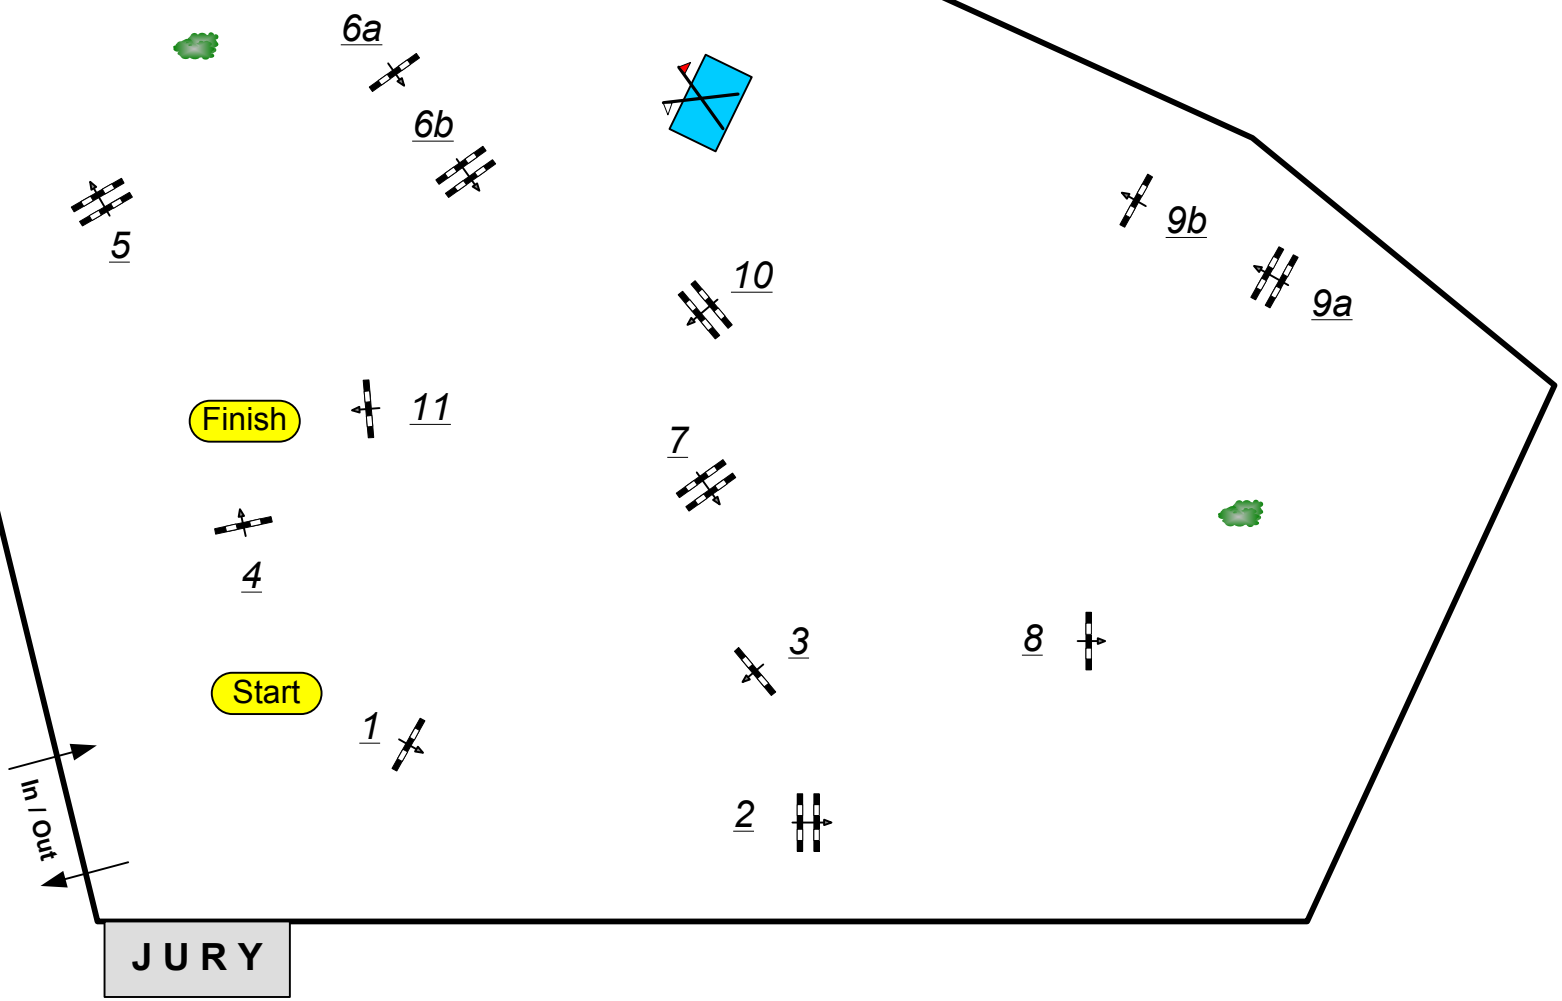

CSI*

Summermeeting Gera 2011

6

Gold Tour
Competition against the clock
Mittwoch, 6. Juli 2011
Start: 13:15

Table: A
National RG:
FEI RG / Art. 238.2.1
Height: 1,40 m

Speed: 350 m/min
Length: 400 m
Time allowed: 69 sec
Time limit: 138 sec

Obstacles: 11
Efforts: 13
Penalty sec
Closed combination:

Course Designer
Wolfgang Meyer (GER)
Andreas Hollmann (GER)

1 : 550