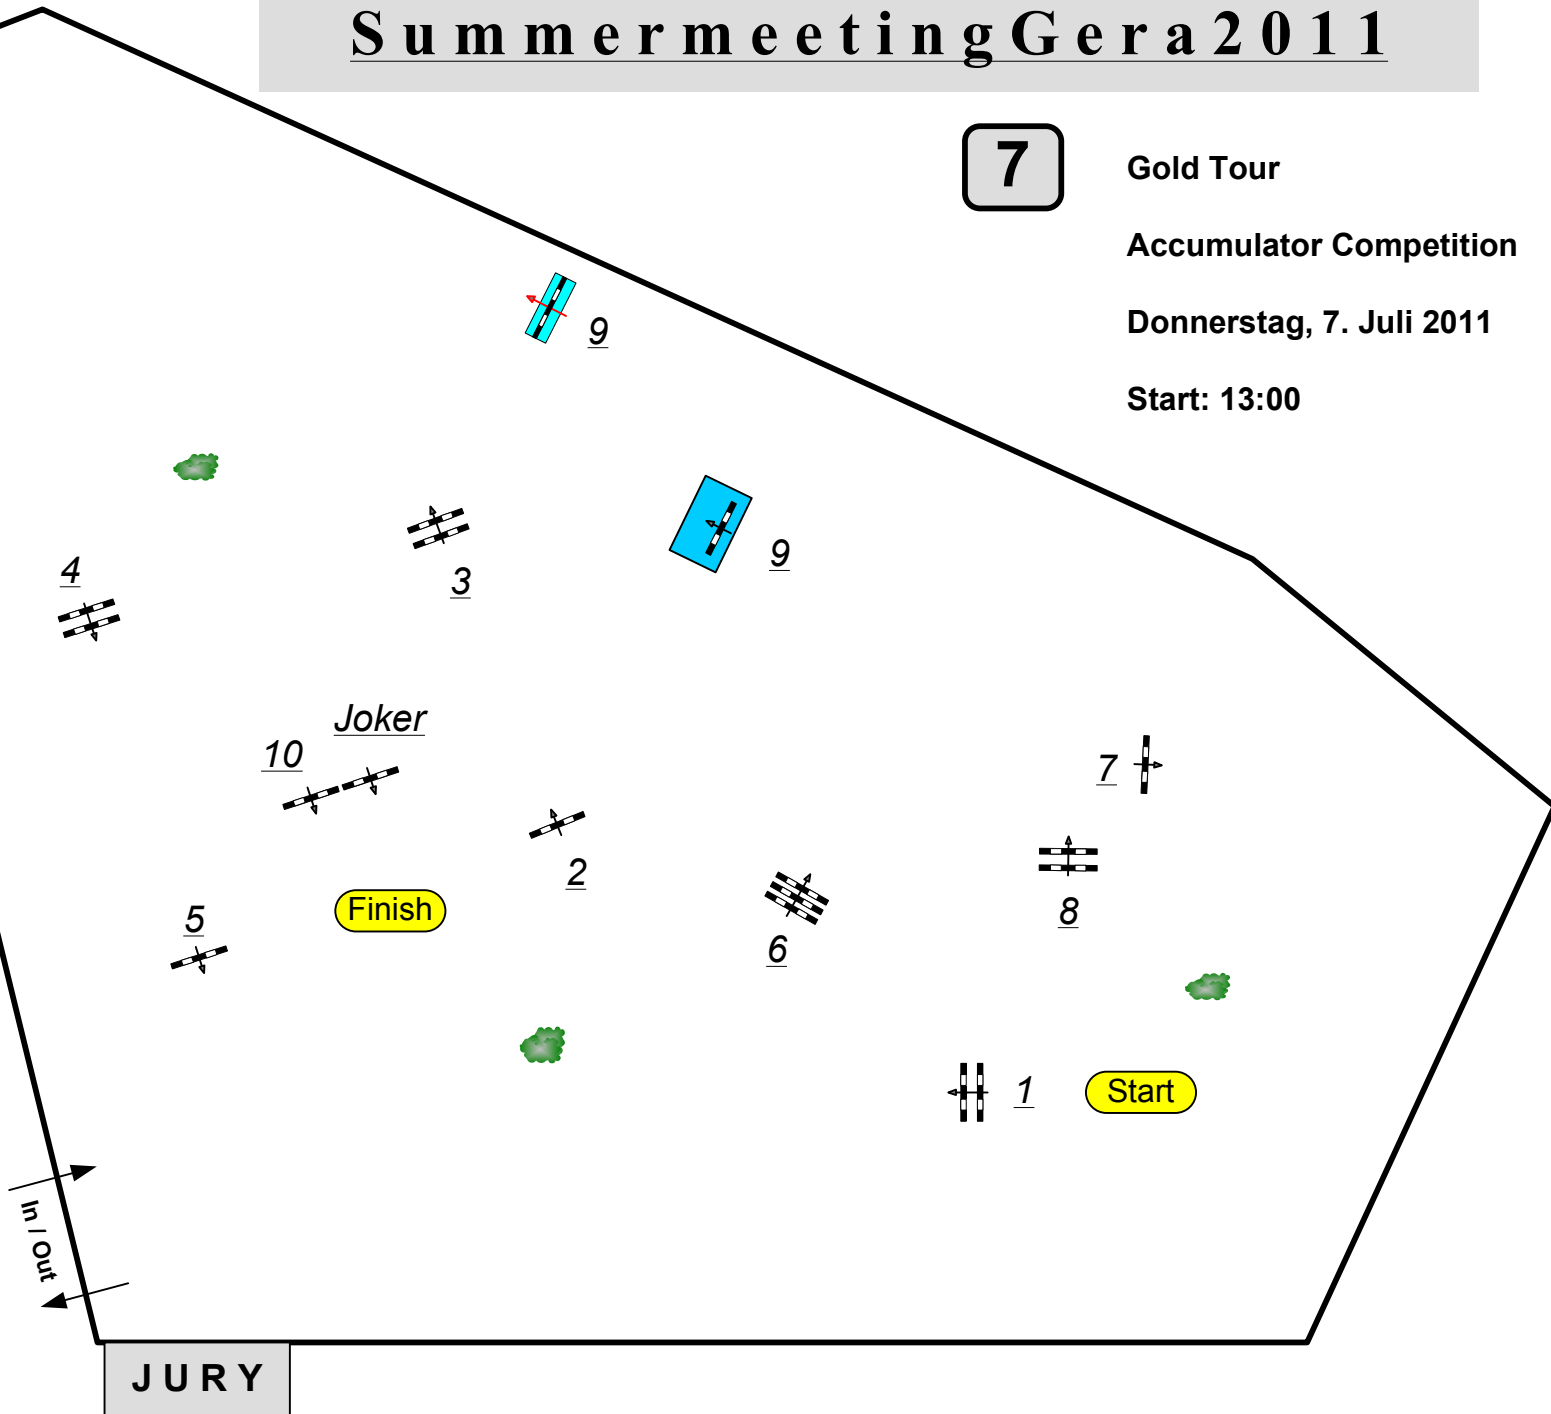

CSI*

Summermeeting Gera 2011

DKB

7

Gold Tour

Accumulator Competition

Donnerstag, 7. Juli 2011

Start: 13:00

Table: A
National RG:
FEI RG / Art. 269/215
Height: 1,40 m

Speed: 350 m/min

Length: 370 m
Time allowed: 64 sec
Time limit: 128 sec

Obstacles: 10
Efforts: 10
Penalty sec
Closed combination:

Course Designer
Wolfgang Meyer (GER)
Andreas Hollmann (GER)

1 : 550

JURY