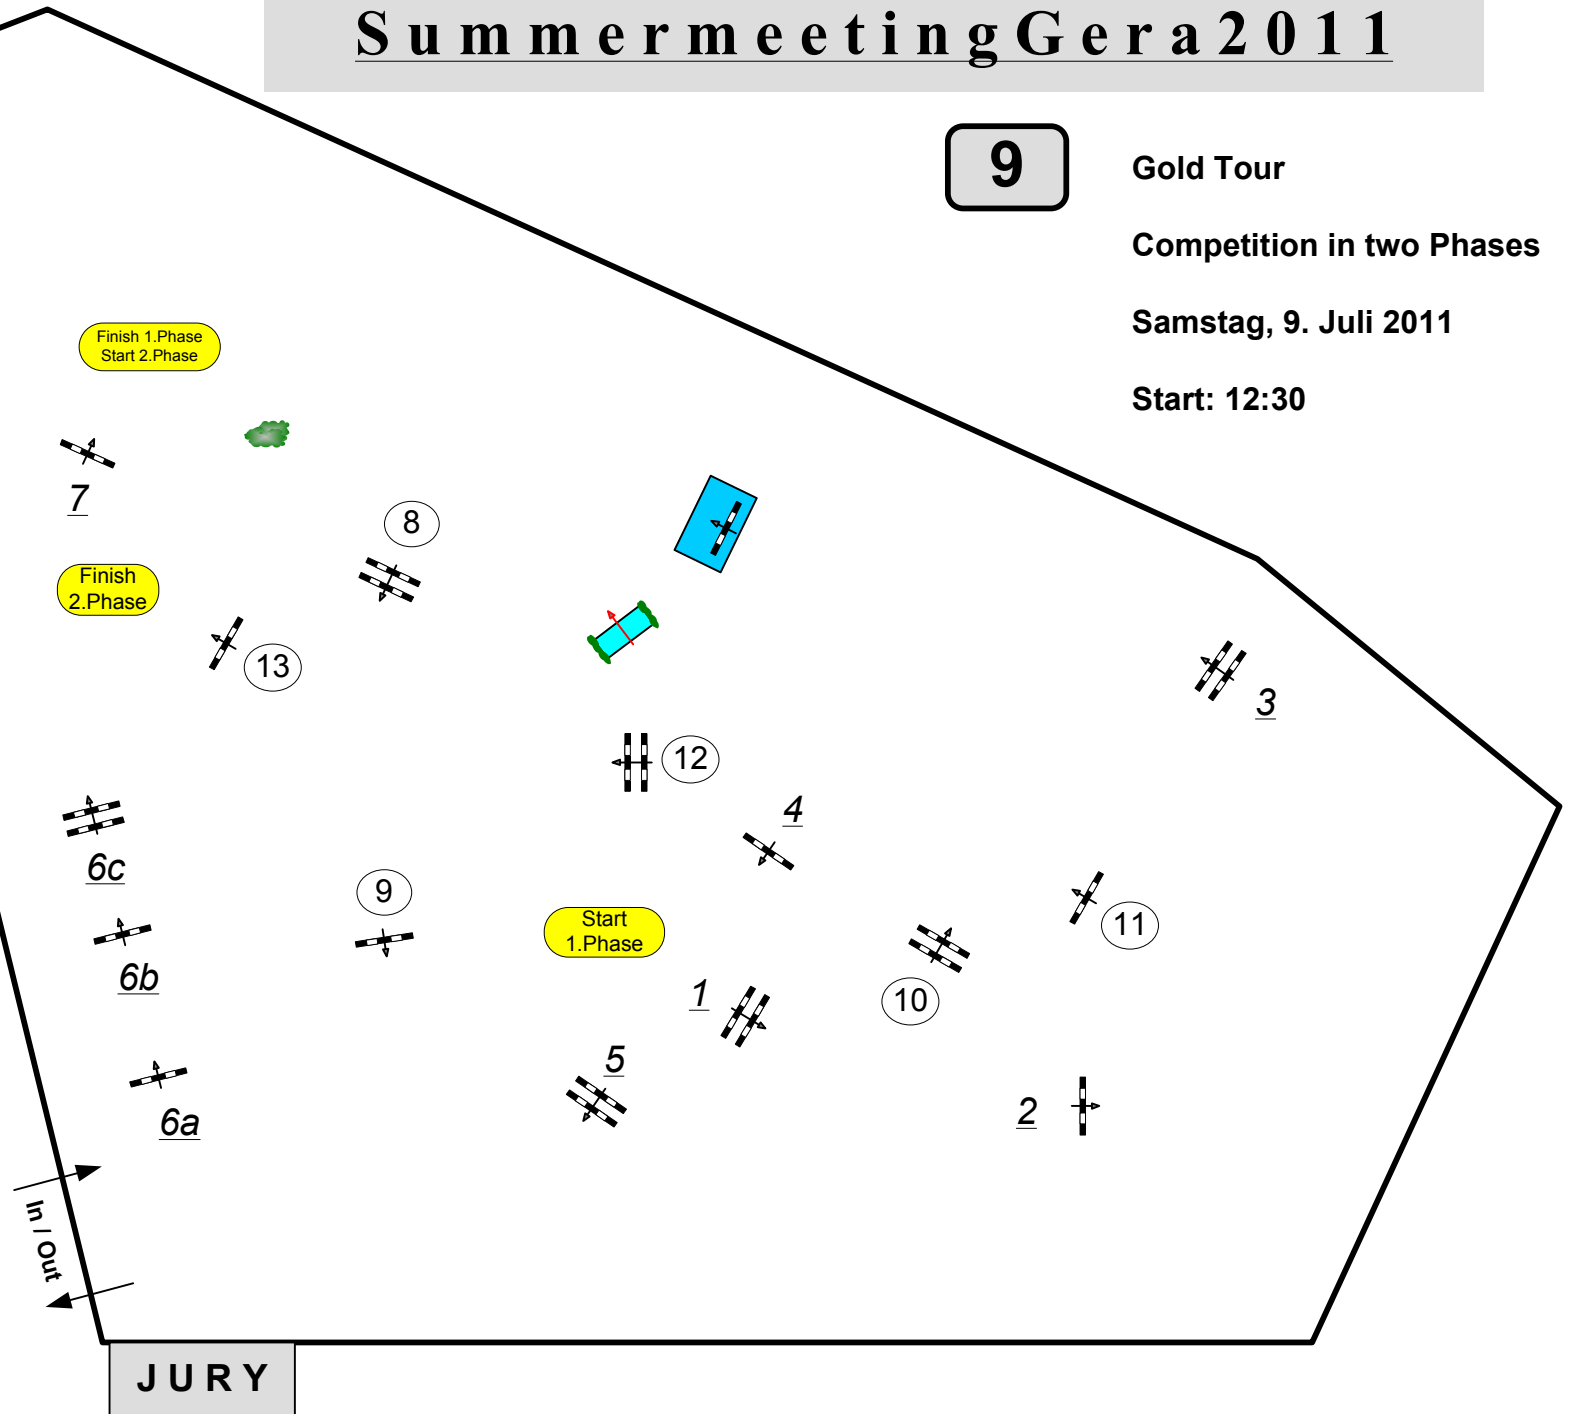

CSI*

Summermeeting Gera 2011

DKB

9

Gold Tour

Competition in two Phases

Samstag, 9. Juli 2011

Start: 12:30

Table: A
National RG:
FEI RG / Art. 274.5.3
Height: 1,40/145 m

Speed: 350 m/min

Length: 260 m
Time allowed: 45 sec
Time limit: 90 sec

Obstacles: 7
Efforts: 9
Penalty sec
Closed combination:

2nd Phase:
8 - 13
Length: 240 m
Time allowed: 42 sec
Time limit: 84 sec

Course Designer
Wolfgang Meyer (GER)
Andreas Hollmann (GER)

1 : 550

JURY