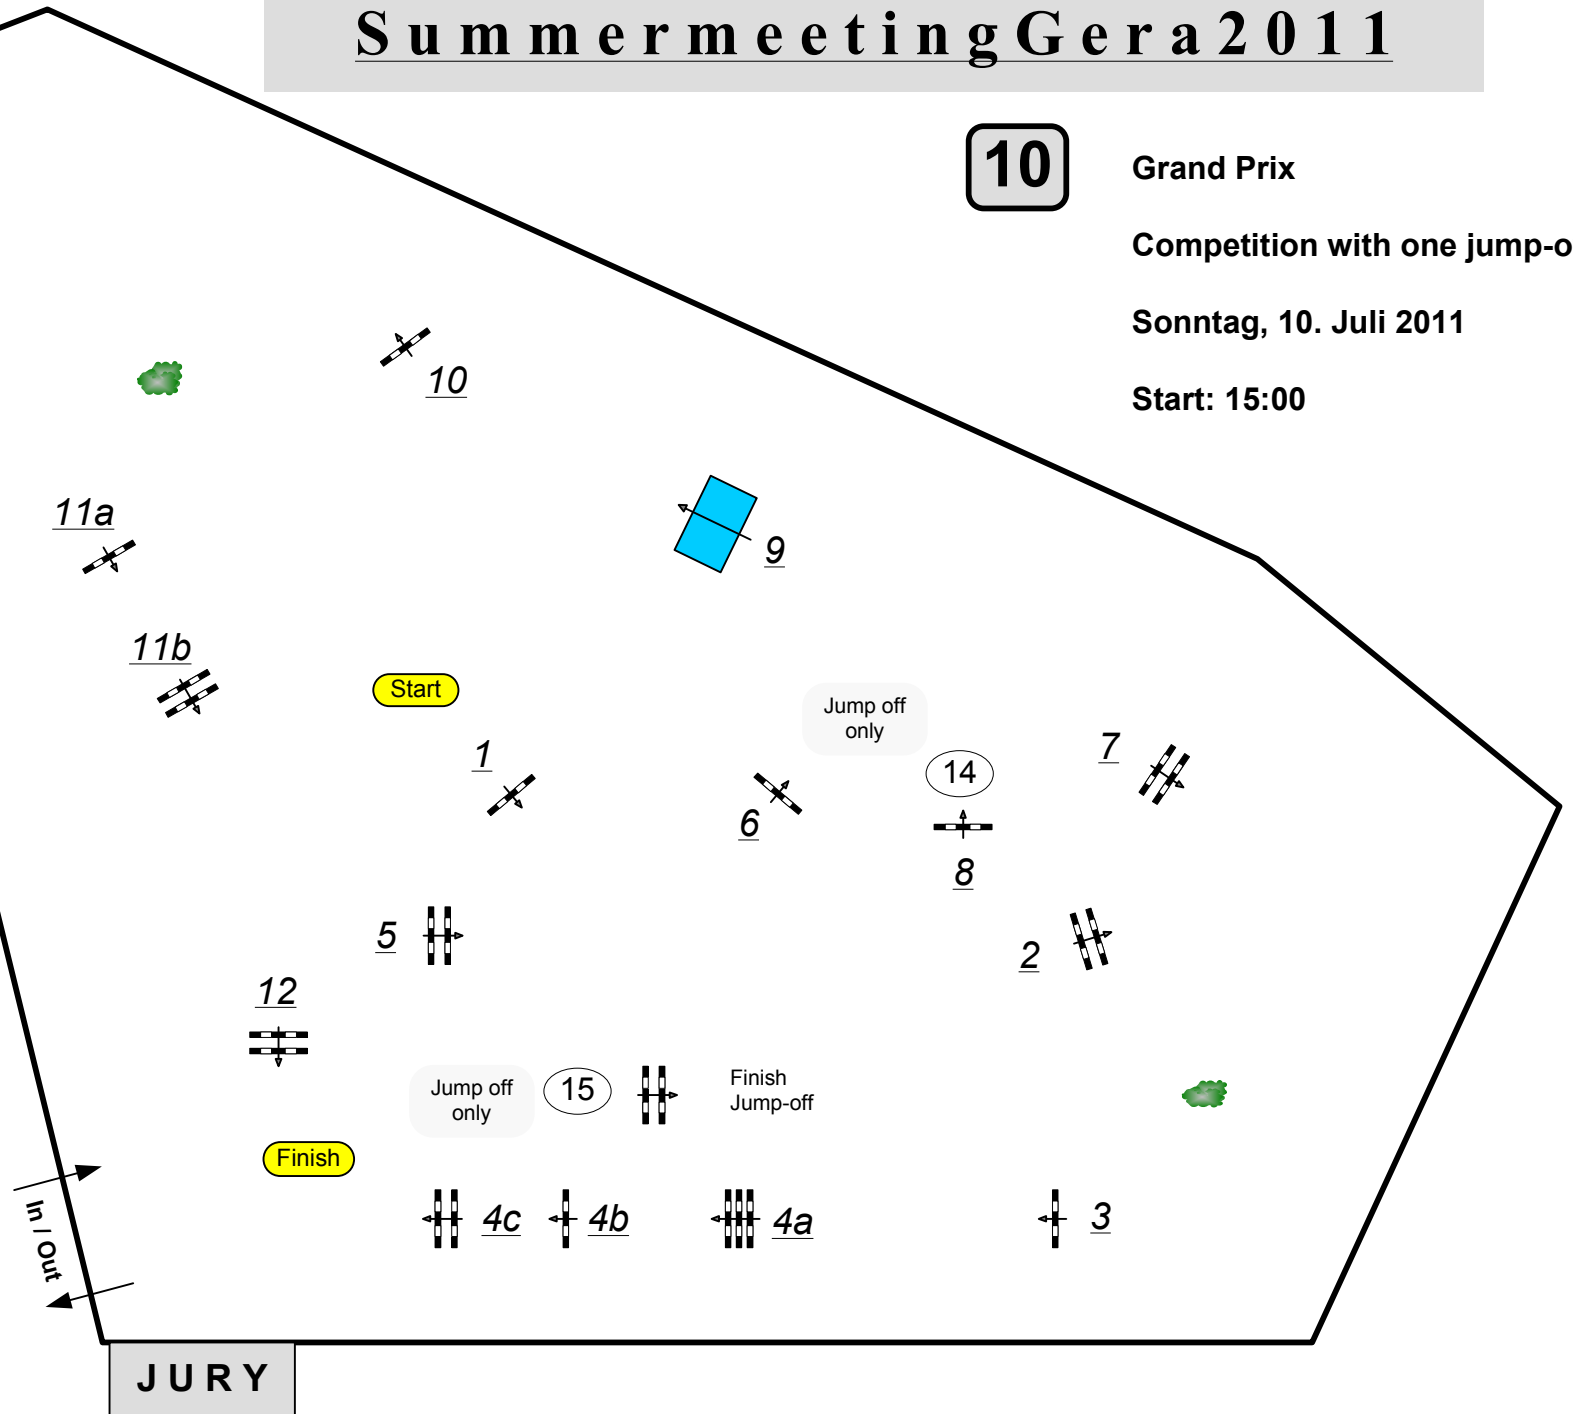

CSI*

Summermeeting Gera 2011

DKB

10

Grand Prix

Competition with one jump-off

Sonntag, 10. Juli 2011

Start: 15:00

Table: A
National RG:
FEI RG / Art. 238.2.2
Height: 1,40/ 145 m

Speed: 375 m/min

Length: 460 m
Time allowed: 74 sec
Time limit: 148 sec

Obstacles: 12
Efforts: 15
Penalty sec
Closed combination:

1st Jump-off:
1-2-14-4b-4c-5-10-11a-15
Length: 350 m
Time allowed: 56 sec
Time limit: 112 sec

Course Designer
Wolfgang Meyer (GER)
Andreas Hollmann (GER)

1 : 550

JURY