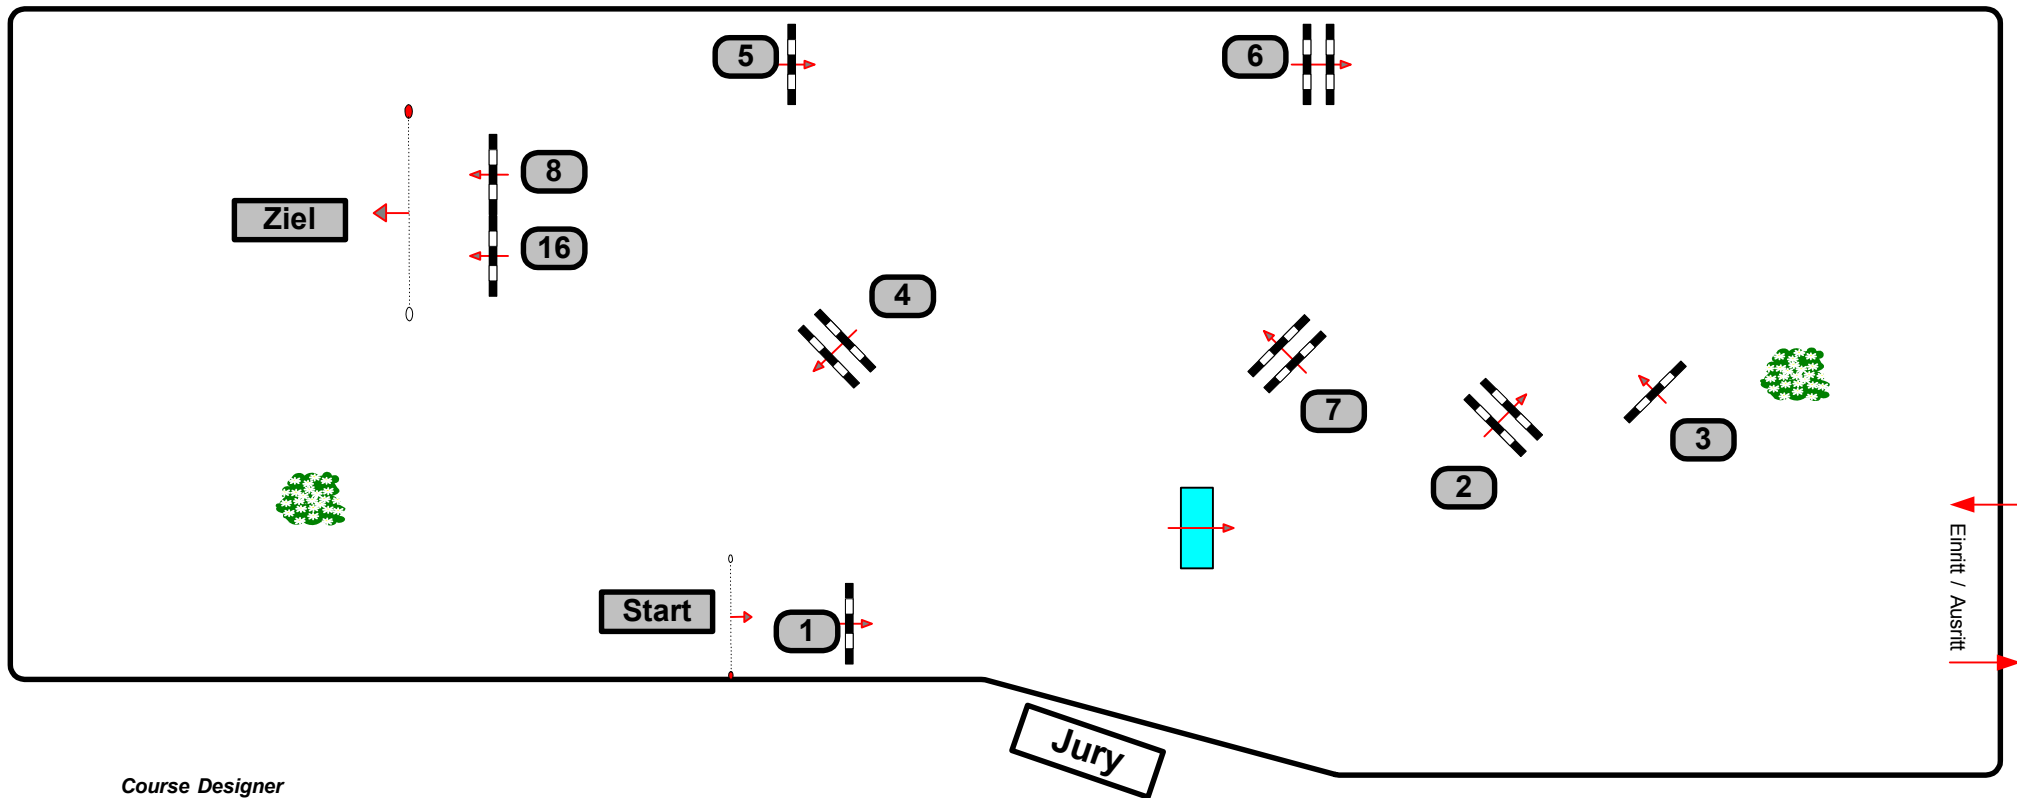

Summer - Meeting Gera 2011

Class No.: **21** **26** **31** SML Tour Accumulator Jumping Competition Donnerstag, 7. Juli 2011 Start: 8:30 Uhr

Table: A	Speed: 350 m/Min.	Obstacles: 8	1st Jump -off: :
LPO §	Length: 360 mtr.	Efforts: 8	Length: 0 mtr.
FEI RG / Art. 269 / 215	Time allowed: 62 sek.	Penalty: sec.	Time allowed: 0 sek.
Height: 1,15 / 1,25 / 1,40 mtr.	Time limit: 124 sek.	Closed combination:	Time limit: 0 sek.