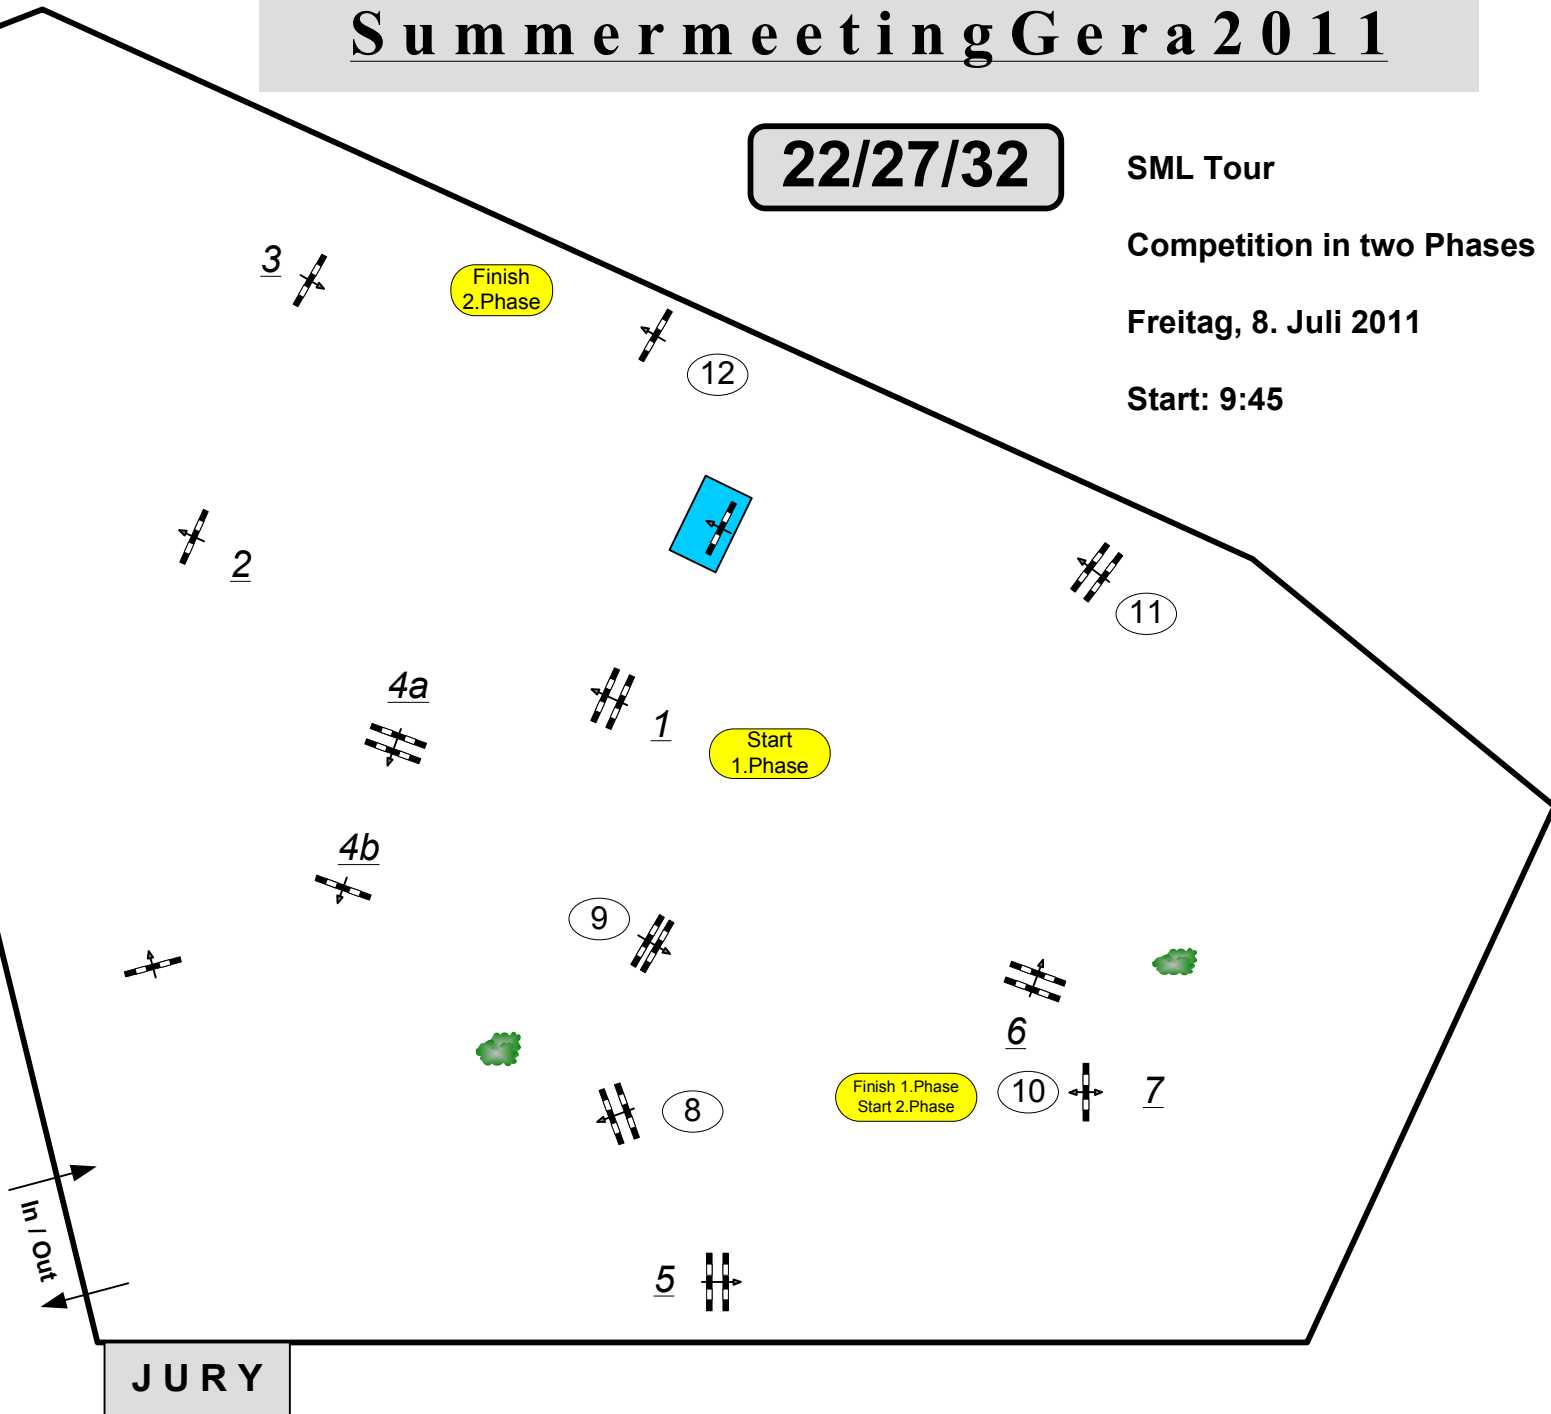

CSI*

Summermeeting Gera 2011

DKB

22/27/32

SML Tour

Competition in two Phases

Freitag, 8. Juli 2011

Start: 9:45

Table: A
National RG:
FEI RG / Art. 247.5.3
Height: 1,15/125/140 m

Speed: 350 m/min

Length: 310 m
Time allowed: 54 sec
Time limit: 108 sec

Obstacles: 7
Efforts: 8
Penalty sec
Closed combination:

2nd Phase:
8 - 12
Length: 230 m
Time allowed: 40 sec
Time limit: 80 sec

Course Designer
Wolfgang Meyer (GER)
Andreas Hollmann (GER)

1 : 550

JURY