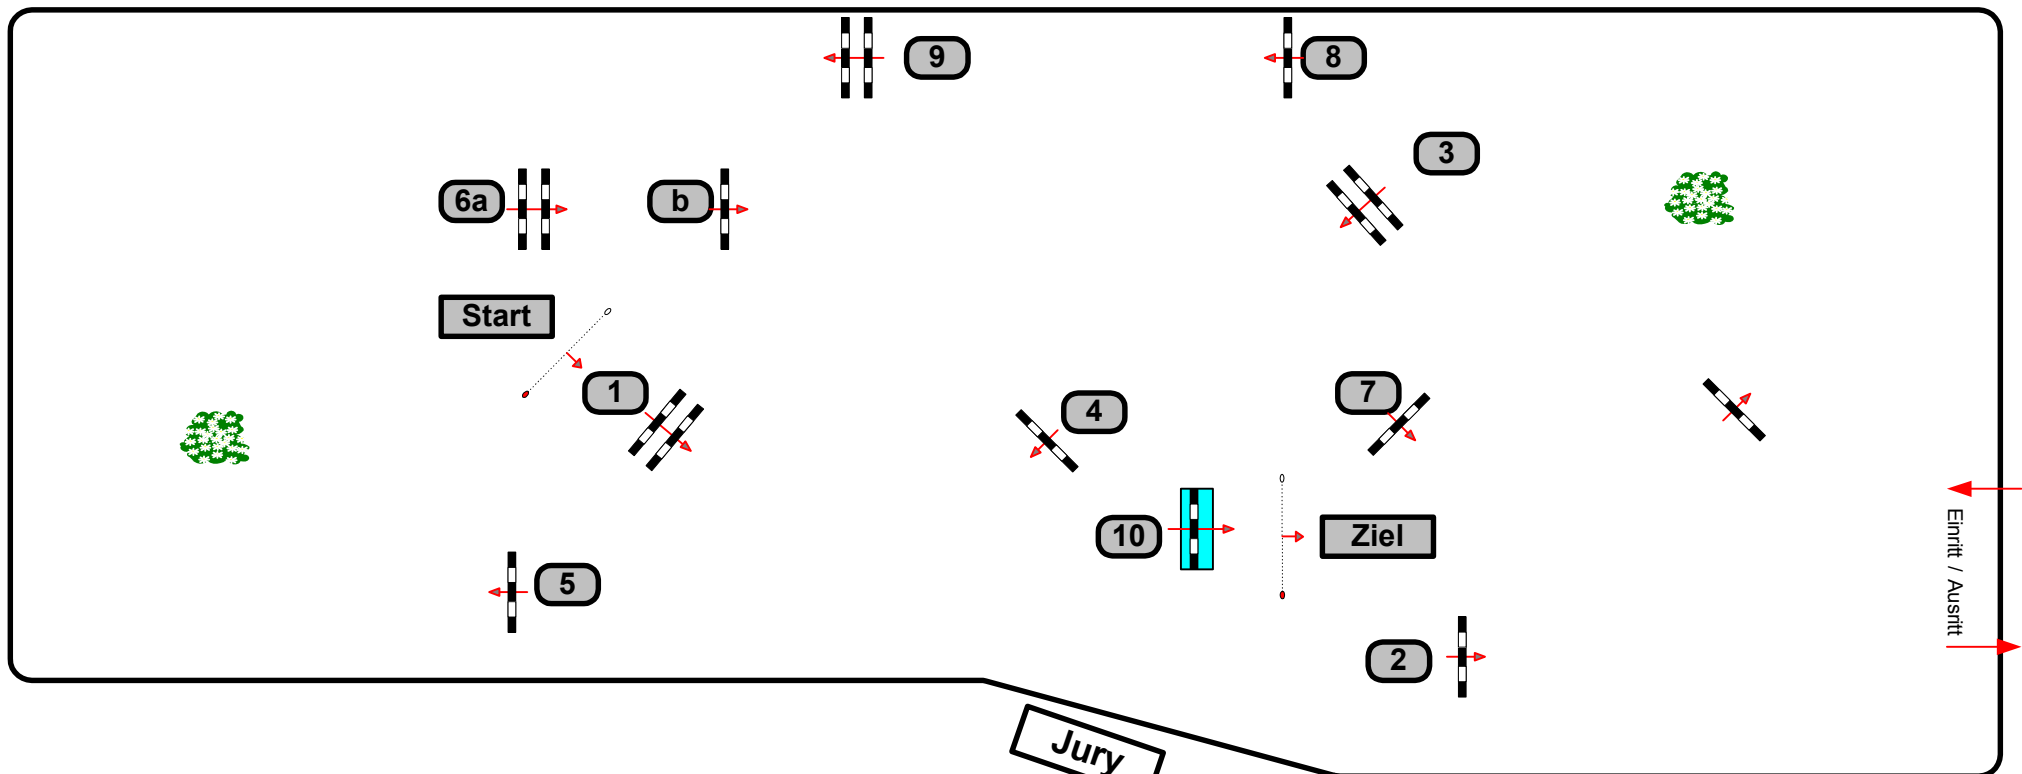

Summer - Meeting Gera 2011

DKB

Class No.:

38

Einlaufprüfung BC Springpferde 5 j. Kl.: L

Freitag, 8. Juli 2011

Start: 10:40 Uhr

Table: A
LPO § 363.1
FEI RG / Art.
Height: 1,15 mtr.

Speed: 350 m/Min.
Length: 410 mtr.
Time allowed: 71 sek.
Time limit: 142 sek.

Obstacles: 10
Efforts: 11
Penalty: sec.
Closed combination:

1st Jump -off: :
Length: 0 mtr.
Time allowed: 0 sek.
Time limit: 0 sek.