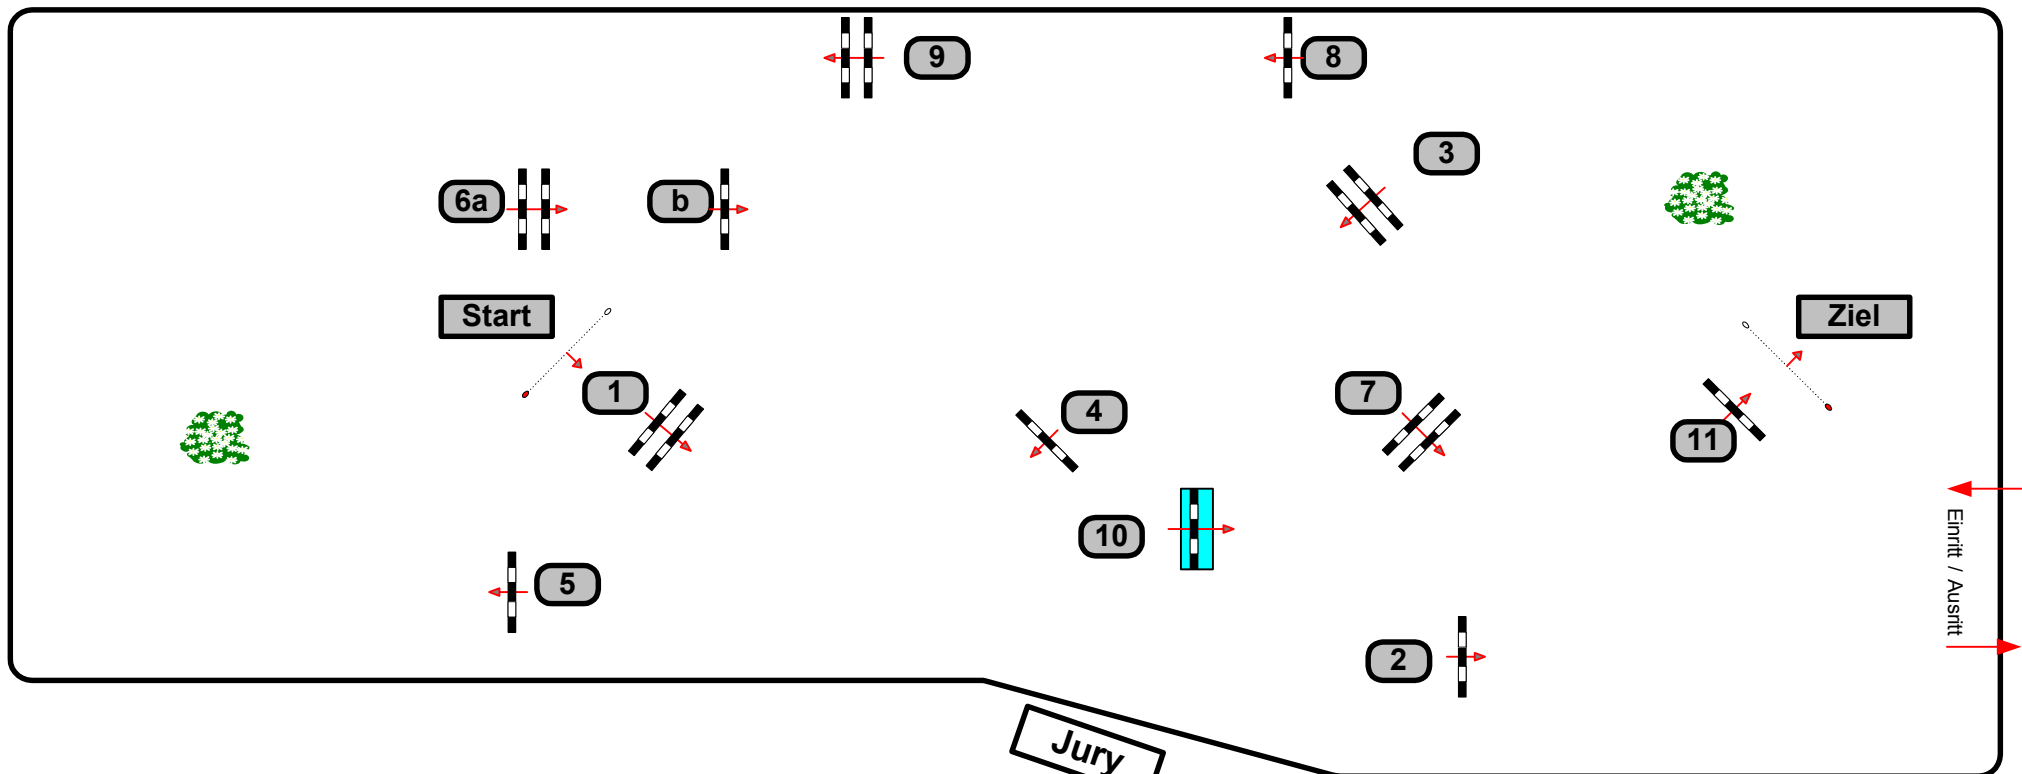

# Summer - Meeting Gera 2011

DKB

Class No.:

40

Einlaufprüfung BC Springpferde 6 j. Kl.: M\*

Freitag, 8. Juli 2011

Start: 13:15 Uhr

Table: A  
LPO § 363.1  
FEI RG / Art.  
Height: 1,25 mtr.

Speed: 350 m/Min.  
Length: 430 mtr.  
Time allowed: 74 sek.  
Time limit: 148 sek.

Obstacles: 10  
Efforts: 11  
Penalty: sec.  
Closed combination:

1st Jump -off: :  
Length: 0 mtr.  
Time allowed: 0 sek.  
Time limit: 0 sek.