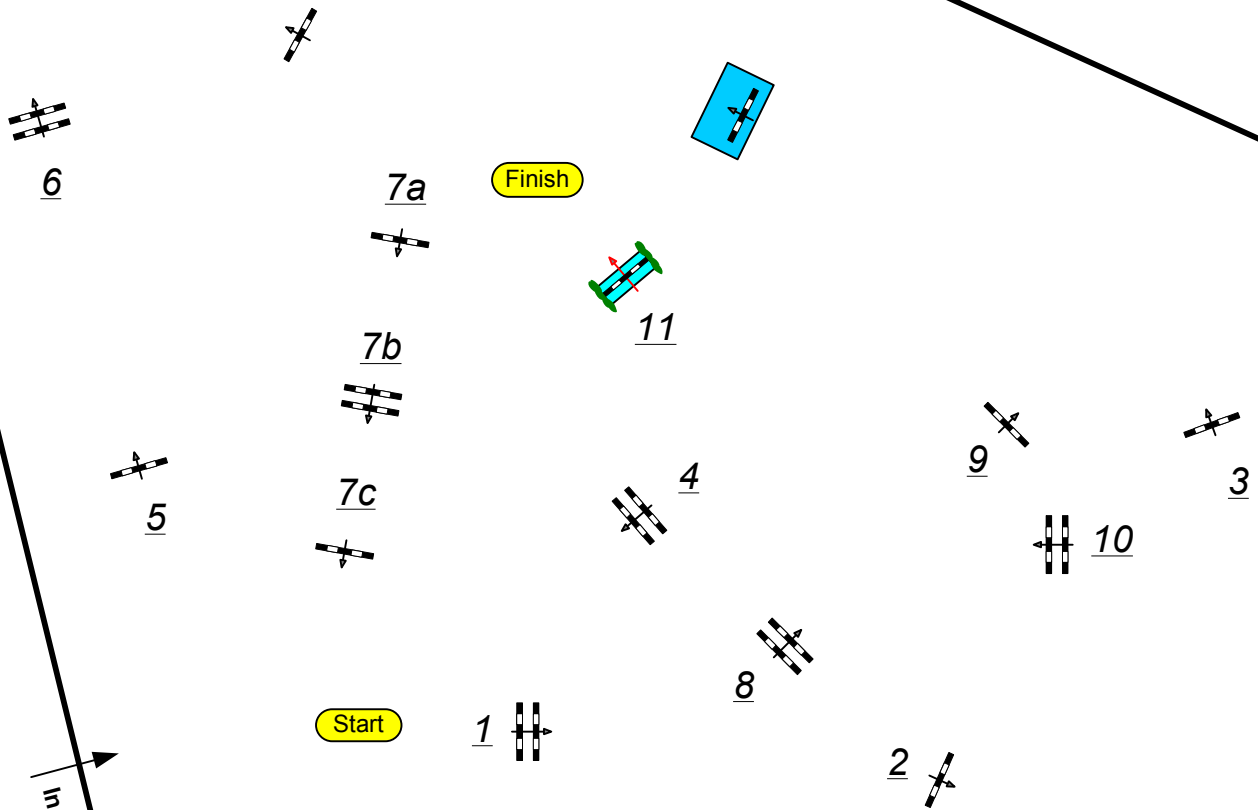

CSI*

Summermeeting Gera 2011

DKB

39

BCh. 5 Jährige

Springpferdeprüfung

Samstag, 9. Juli 2011

Start: 16:00

Table: A
National RG: 363.1
FEI RG / Art.
Height: 1,25 m

Speed: 350 m/min

Length: 460 m
Time allowed: 79 sec
Time limit: 158 sec

Obstacles: 11
Efforts: 13
Penalty sec
Closed combination:

In / Out

JURY

Course Designer
Wolfgang Meyer (GER)
Andreas Hollmann (GER)