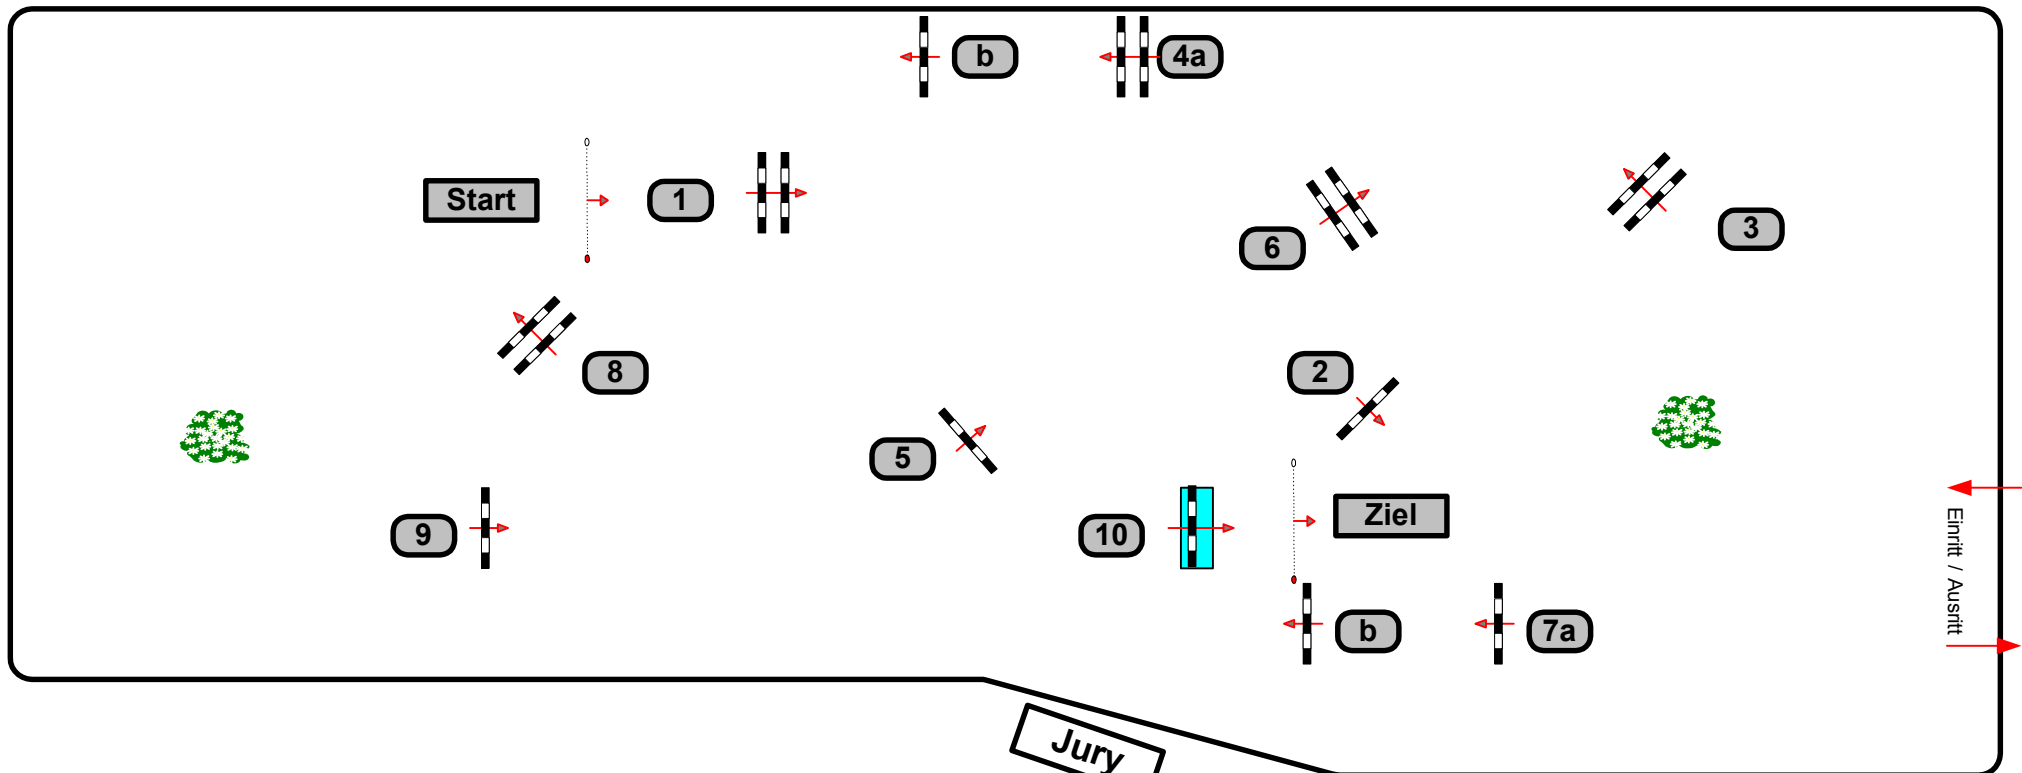

# Summer - Meeting Gera 2011

DKB

Class No.:

42

Mitteldeutsche Tour Fehler/ Zeit Kl.: M\*\*

Donnerstag, 7. Juli 2011

Start: 18:00 Uhr

Table: A  
LPO § 501.A.1  
FEI RG / Art.  
Height: 1,35 mtr.

Speed: 350 m/Min.  
Length: 400 mtr.  
Time allowed: 69 sek.  
Time limit: 138 sek.

Obstacles: 10  
Efforts: 12  
Penalty: sec.  
Closed combination:

1st Jump -off: :  
Length: 0 mtr.  
Time allowed: 0 sek.  
Time limit: 0 sek.