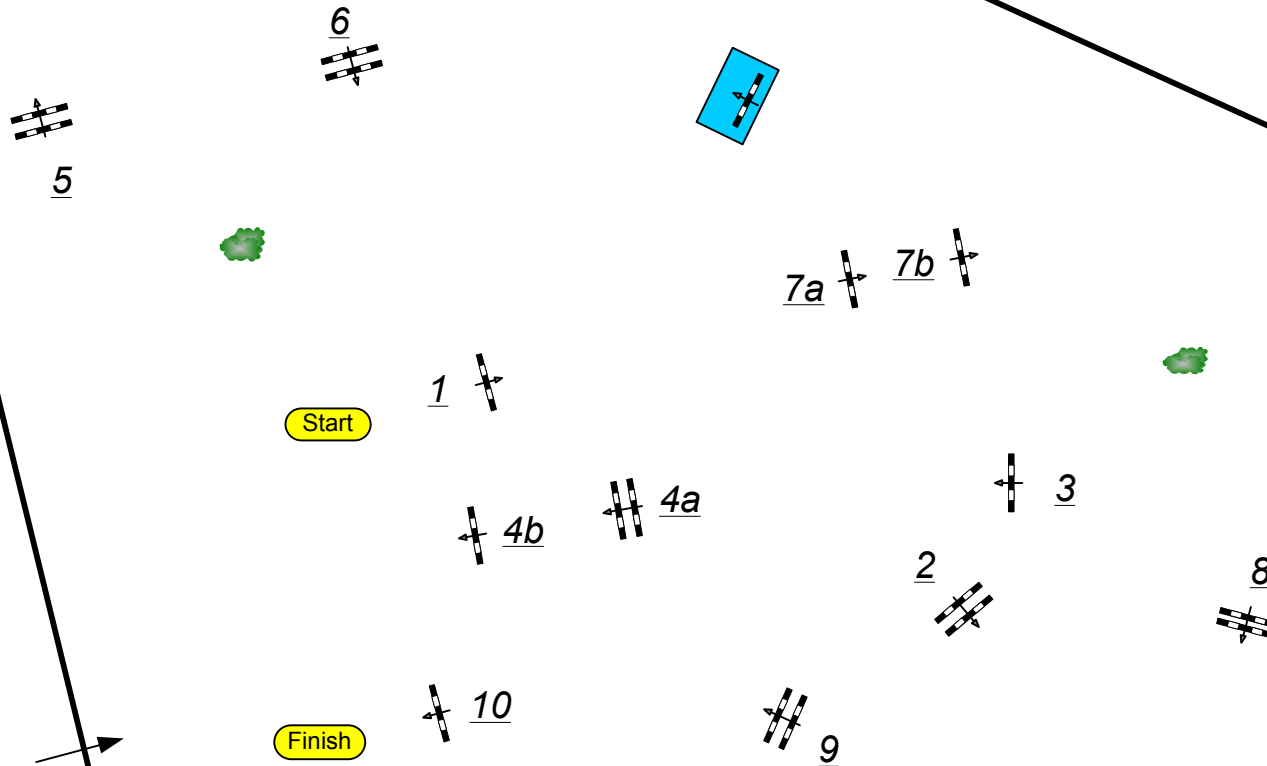

CSI*

Summermeeting Gera 2011

DKB

43

Patner Pferd Cup

Competition against the clock

Freitag, 8. Juli 2011

Start: 15:00

Table: A
National RG: 501.A.1
FEI RG / Art.
Height: 1,40 m

Speed: 350 m/min

Length: 400 m
Time allowed: 69 sec
Time limit: 138 sec

Obstacles: 10
Efforts: 12
Penalty sec
Closed combination:

In / Out

JURY

Course Designer
Wolfgang Meyer (GER)
Andreas Hollmann (GER)

1 : 550