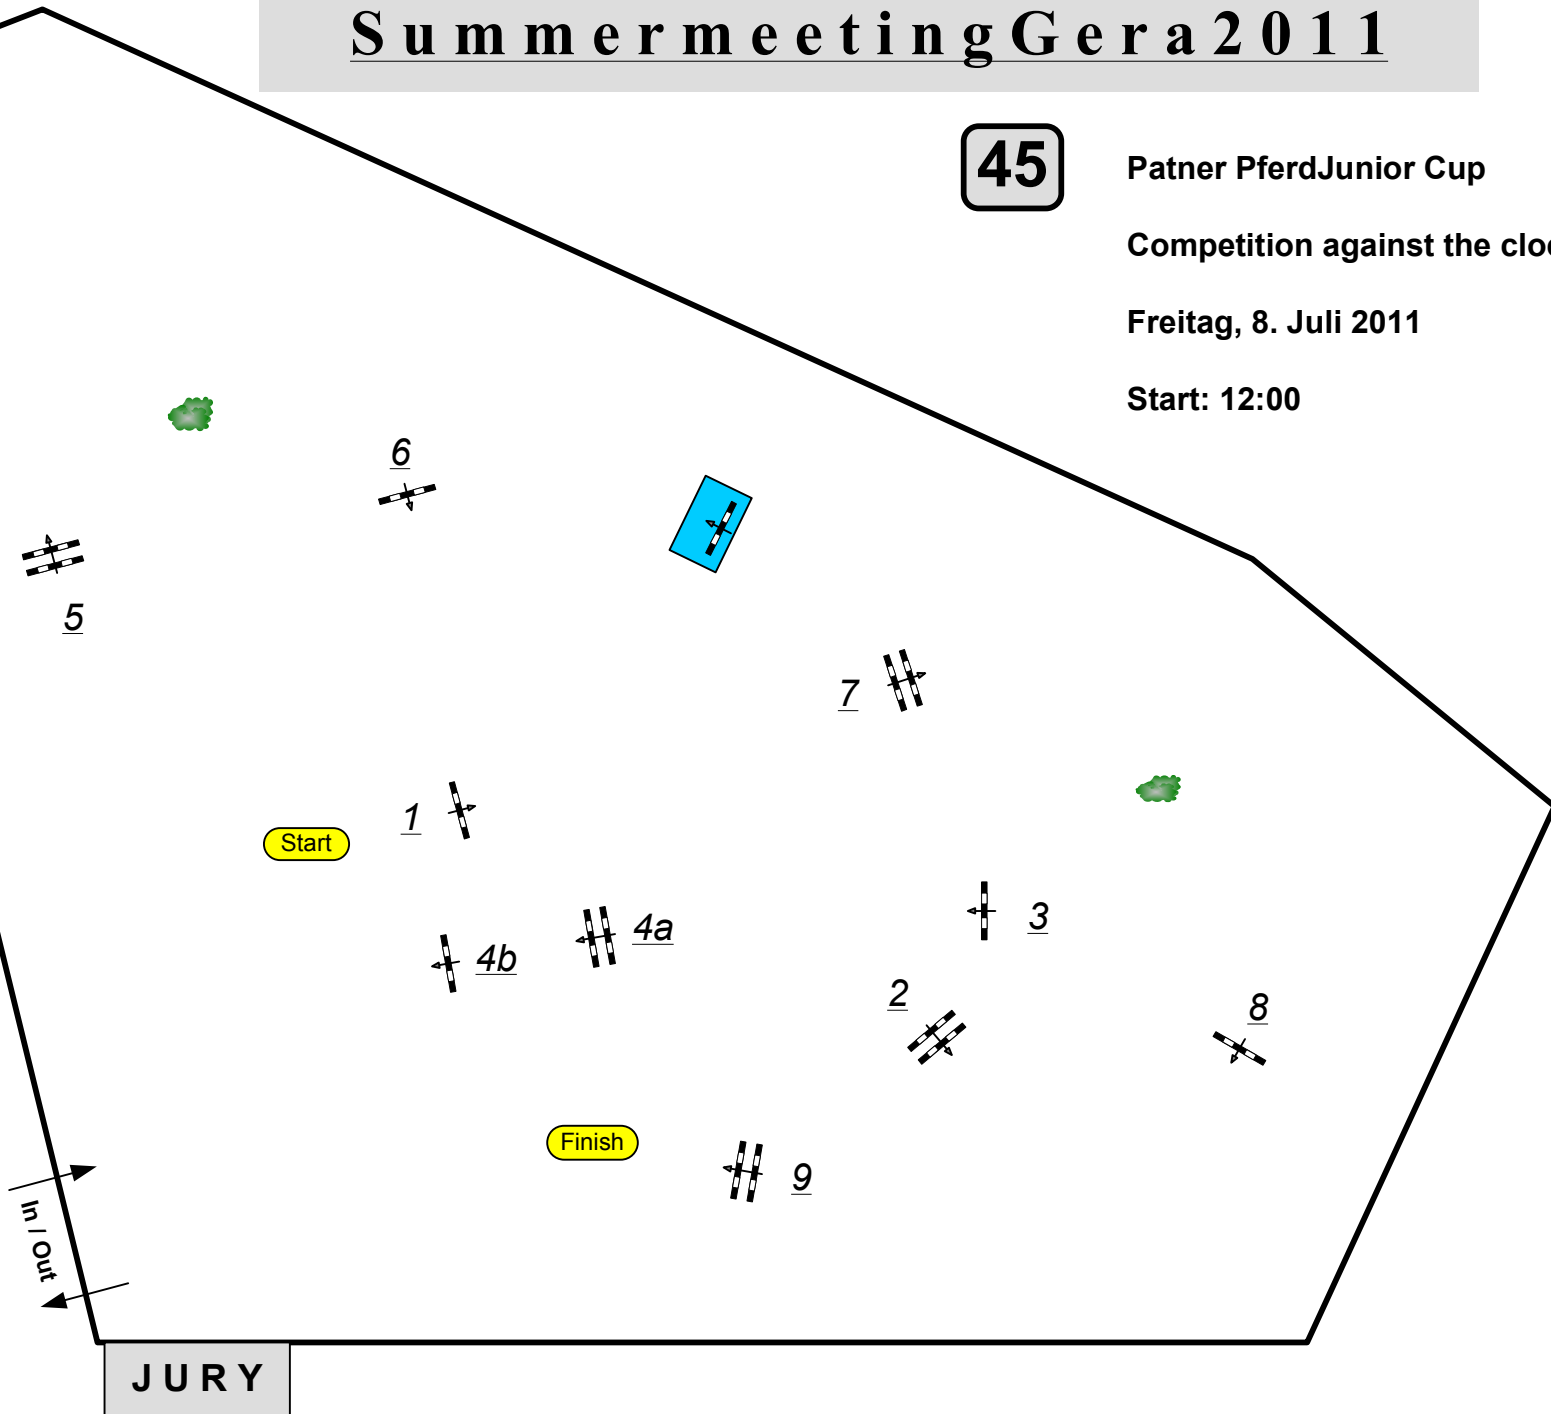

CSI*

Summermeeting Gera 2011

DKB

45

Patner PferdJunior Cup

Competition against the clock

Freitag, 8. Juli 2011

Start: 12:00

Table: A
National RG: 501.A.1
FEI RG / Art.
Height: 1,15 m

Speed: 350 m/min

Length: 370 m
Time allowed: 64 sec
Time limit: 128 sec

Obstacles: 9
Efforts: 10
Penalty sec
Closed combination:

Course Designer
Wolfgang Meyer (GER)
Andreas Hollmann (GER)