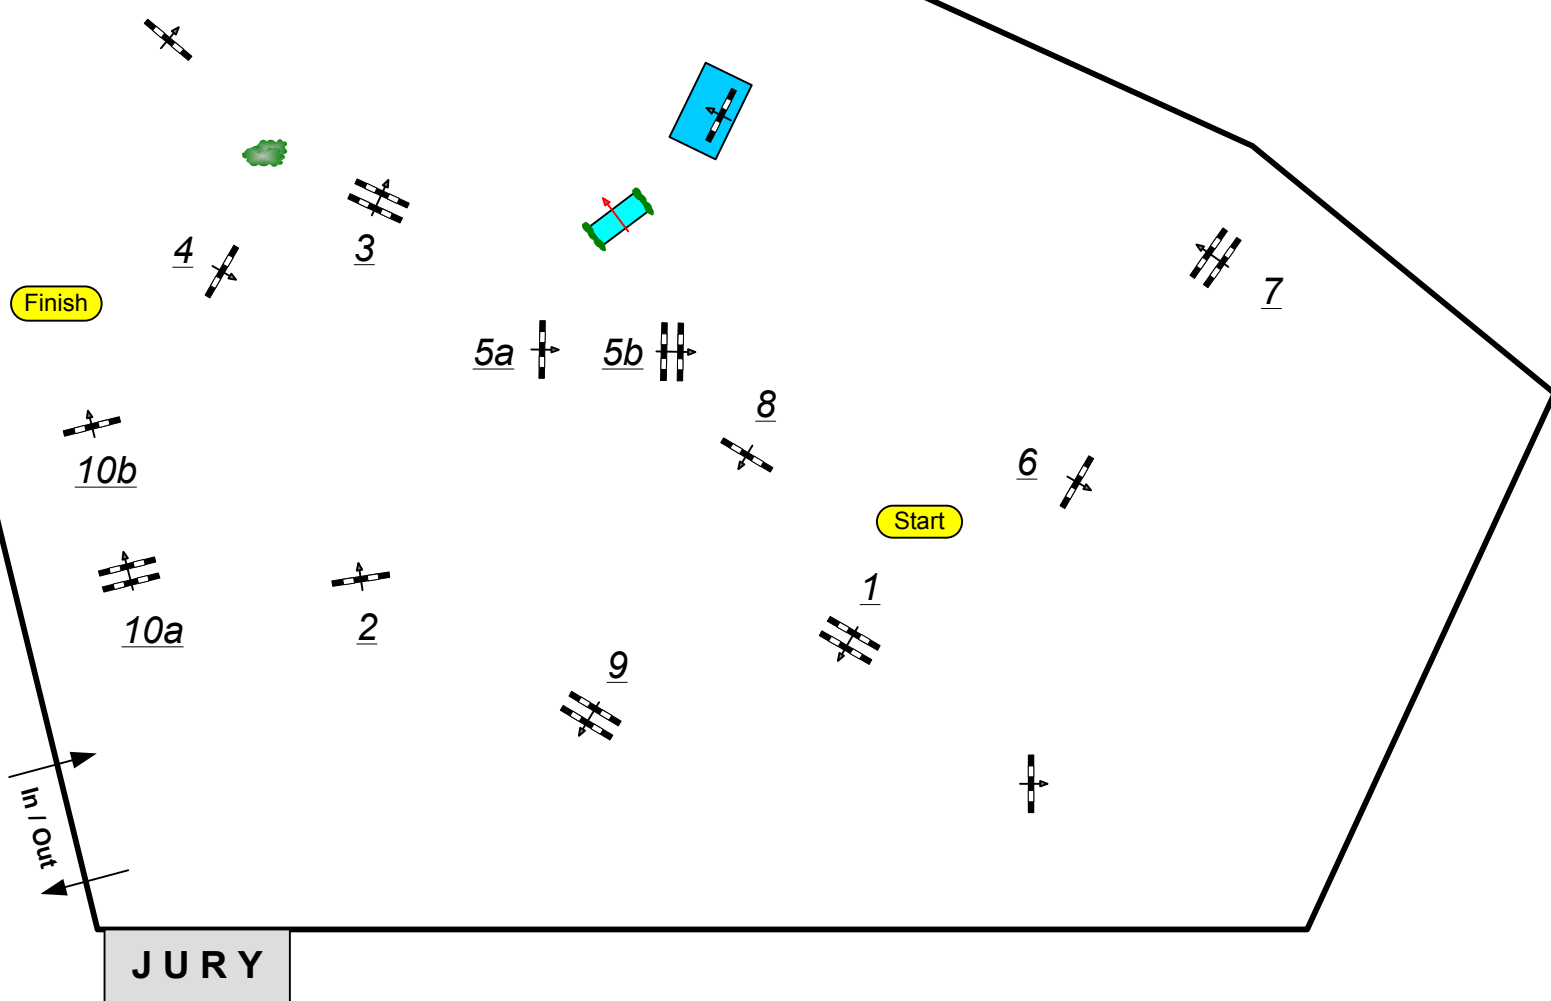

# Summermeeting Gera 2011

DKB

46

Patner PferdJunior Cup

Stil Springprüfung M\*

Samstag, 9. Juli 2011

Start: 14:00

Table: A  
National RG: 520,3a  
FEI RG / Art.  
Height: 1,25 m

Speed: 350 m/min

Length: 370 m  
Time allowed: 64 sec  
Time limit: 128 sec

Obstacles: 10  
Efforts: 12

Course Designer  
Wolfgang Meyer (GER)  
Andreas Hollmann (GER)

1 : 550

JURY