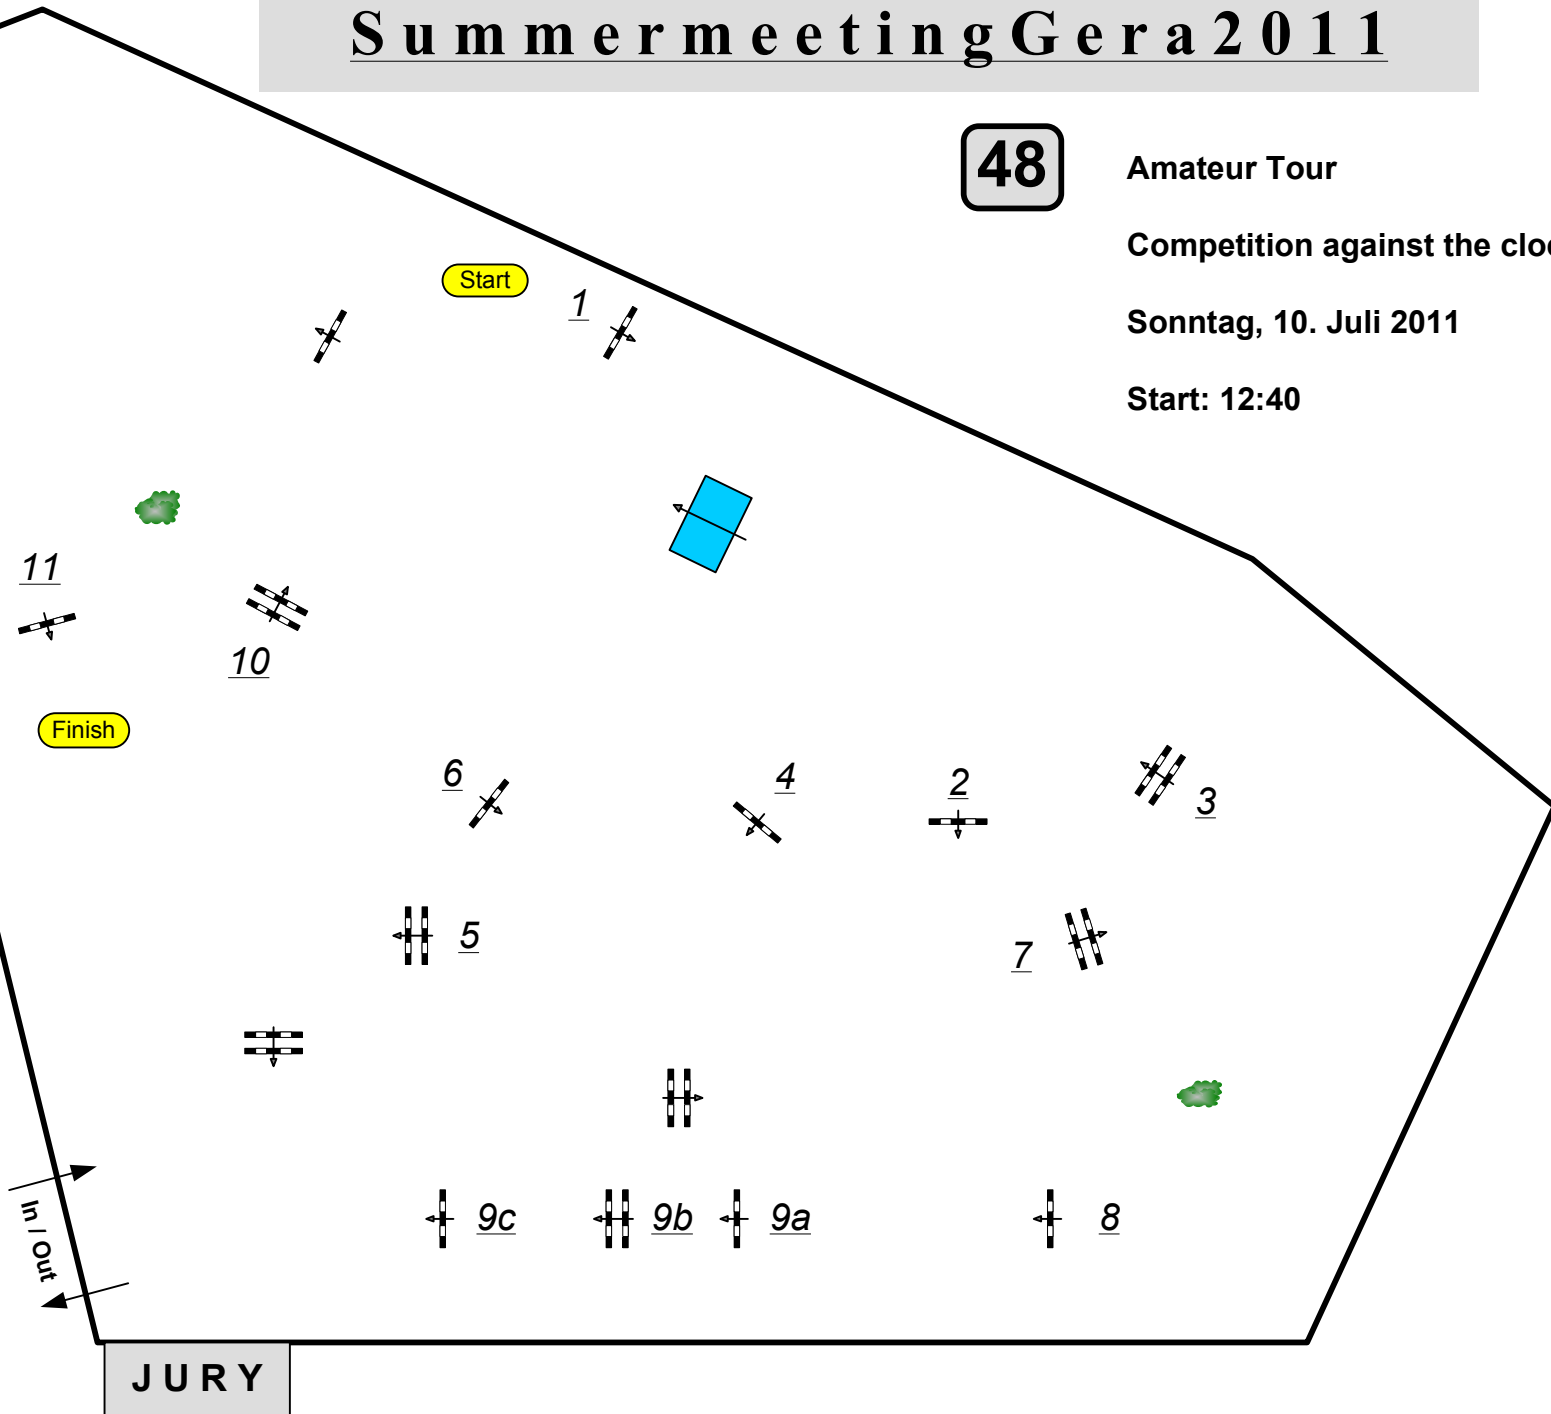

CSI*

Summermeeting Gera 2011

DKB

48

Amateur Tour

Competition against the clock

Sonntag, 10. Juli 2011

Start: 12:40

Table: A
National RG: 501.A.1
FEI RG / Art.
Height: 1,40 m

Speed: 350 m/min

Length: 430 m
Time allowed: 74 sec
Time limit: 148 sec

Obstacles: 11
Efforts: 13

Course Designer
Wolfgang Meyer (GER)
Andreas Hollmann (GER)