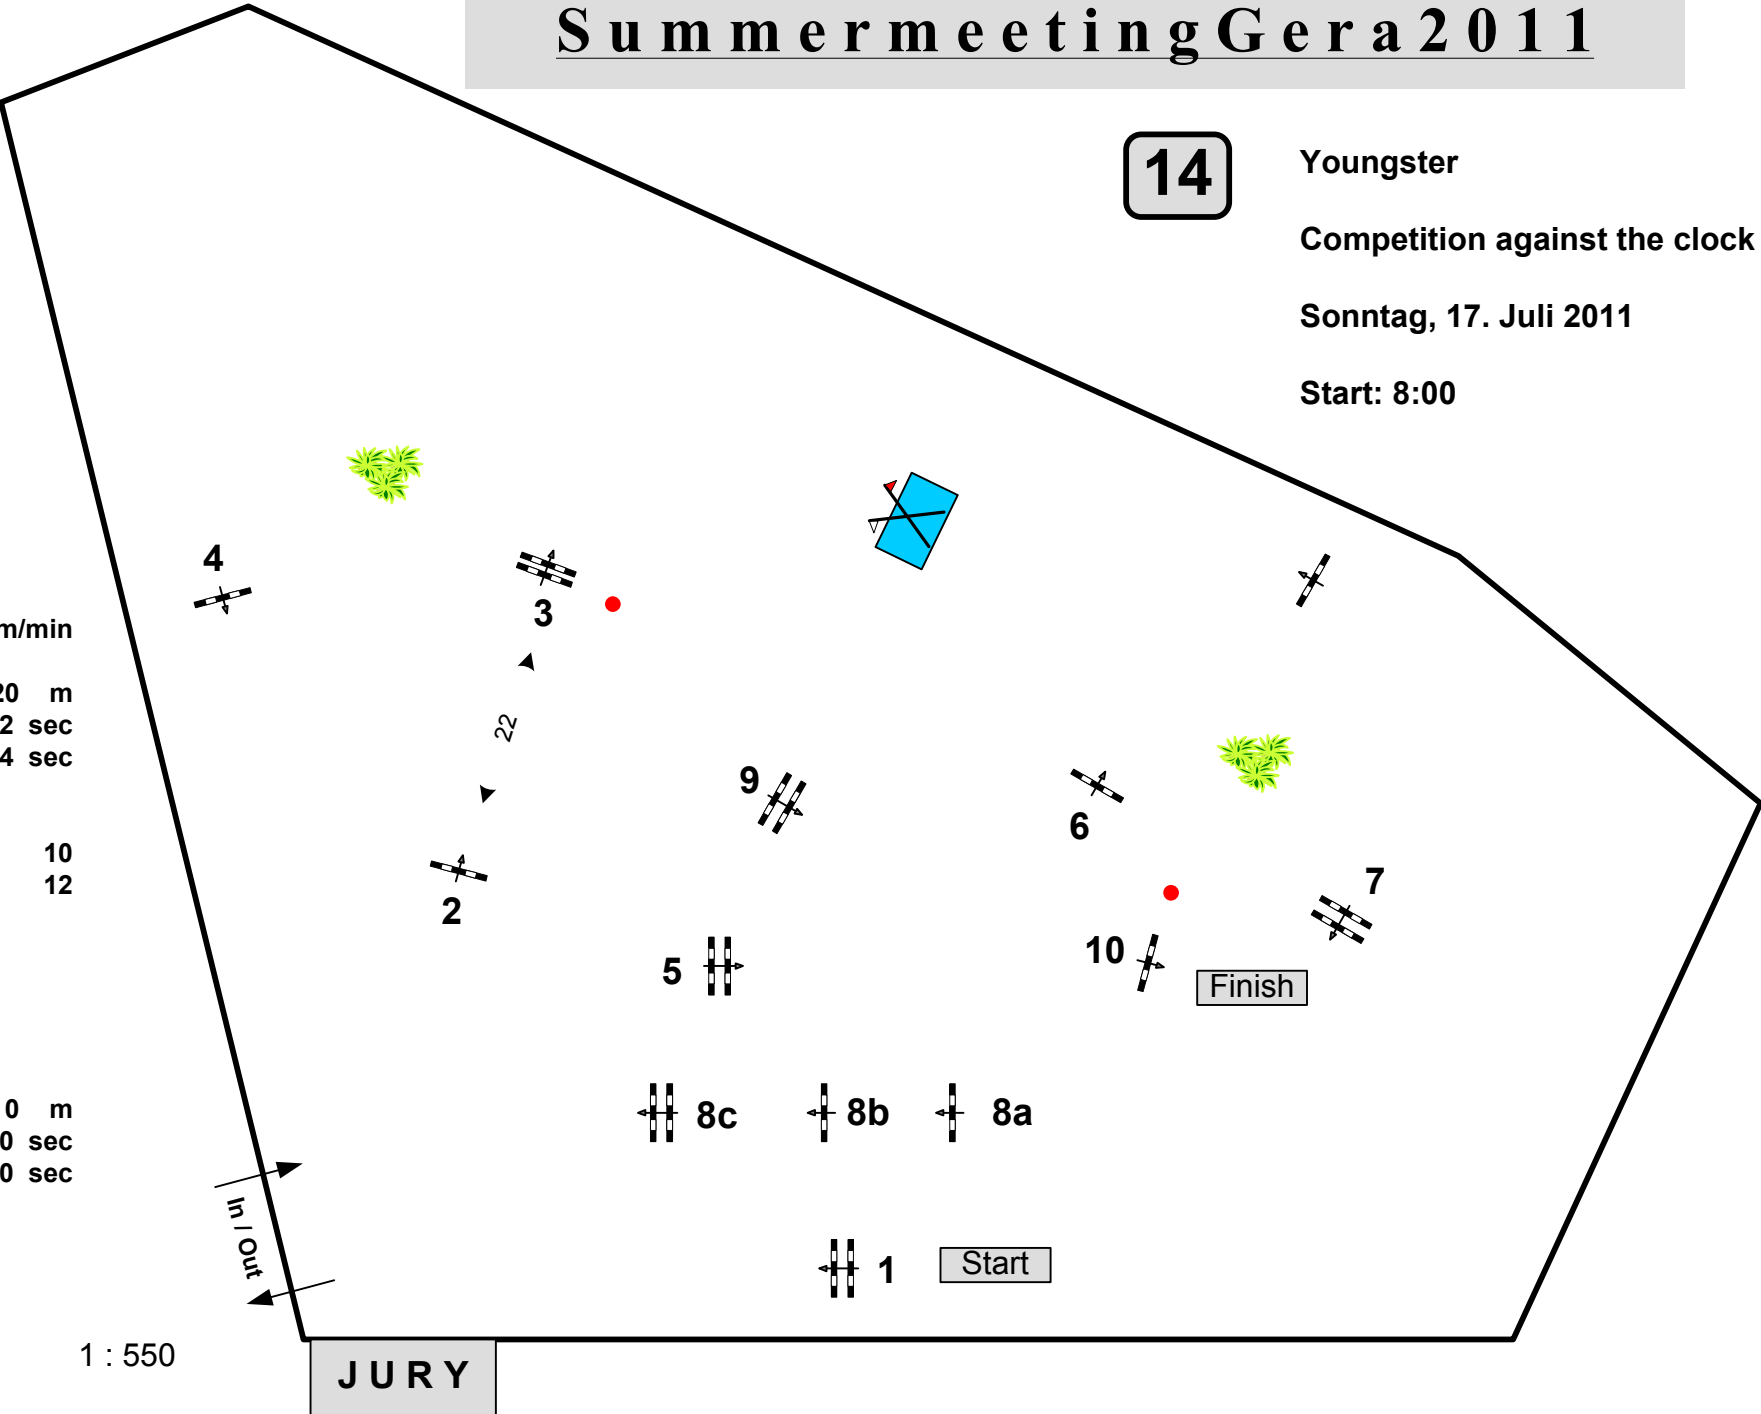

CSI**

Summermeeting Gera 2011

14

Youngster
Competition against the clock
Sonntag, 17. Juli 2011
Start: 8:00

Table: A
National RG:
FEI RG / Art. 238.2.1
Height: 1,15 m

Speed: 350 m/min
Length: 420 m
Time allowed: 72 sec
Time limit: 144 sec

Obstacles: 10
Efforts: 12
Penalty sec
Closed combination:

2nd Phase:
Length: 0 m
Time allowed: 0 sec
Time limit: 0 sec

Course Designer
Wolfgang Meyer (GER)
Marco Hesse (GER)

1 : 550

JURY