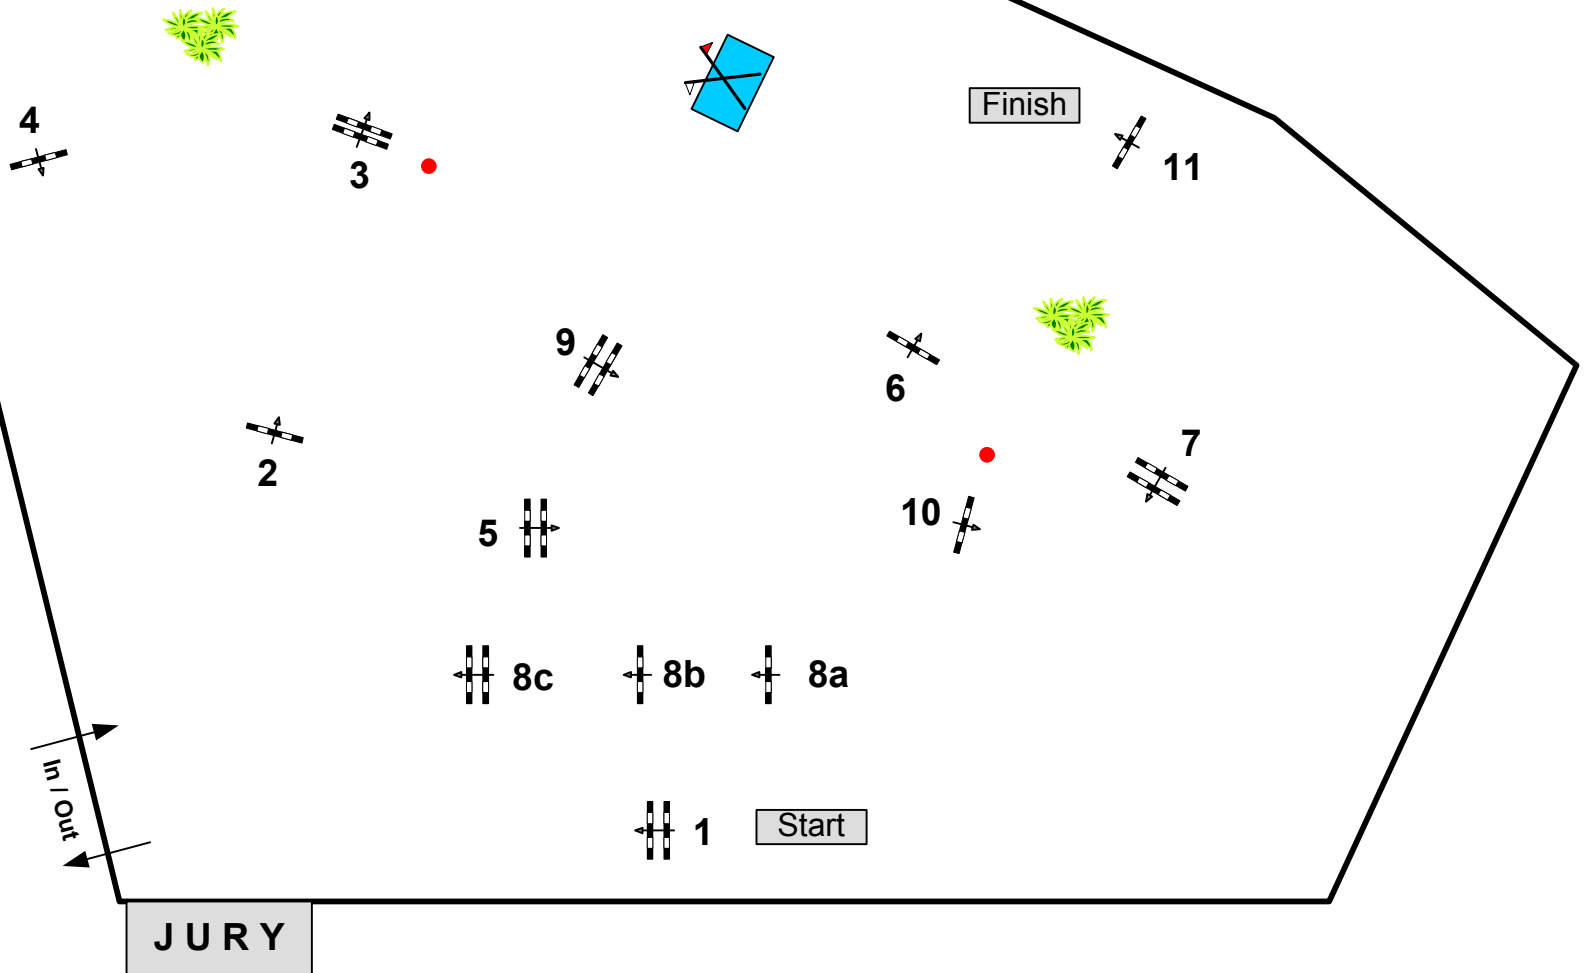

CSI**

Summermeeting Gera 2011

18 22

Youngster

Competition against the clock

Sonntag, 17. Juli 2011

Start: 9:00

Table: A
National RG:
FEI RG / Art. 238.2.1
Height: 1,15 m

Speed: 350 m/min

Length: 490 m
Time allowed: 84 sec
Time limit: 168 sec

Obstacles: 11
Efforts: 13
Penalty sec
Closed combination:

2nd Phase:

Length: 0 m
Time allowed: 0 sec
Time limit: 0 sec

Course Designer
Wolfgang Meyer (GER)
Marco Hesse (GER)

1 : 550

JURY