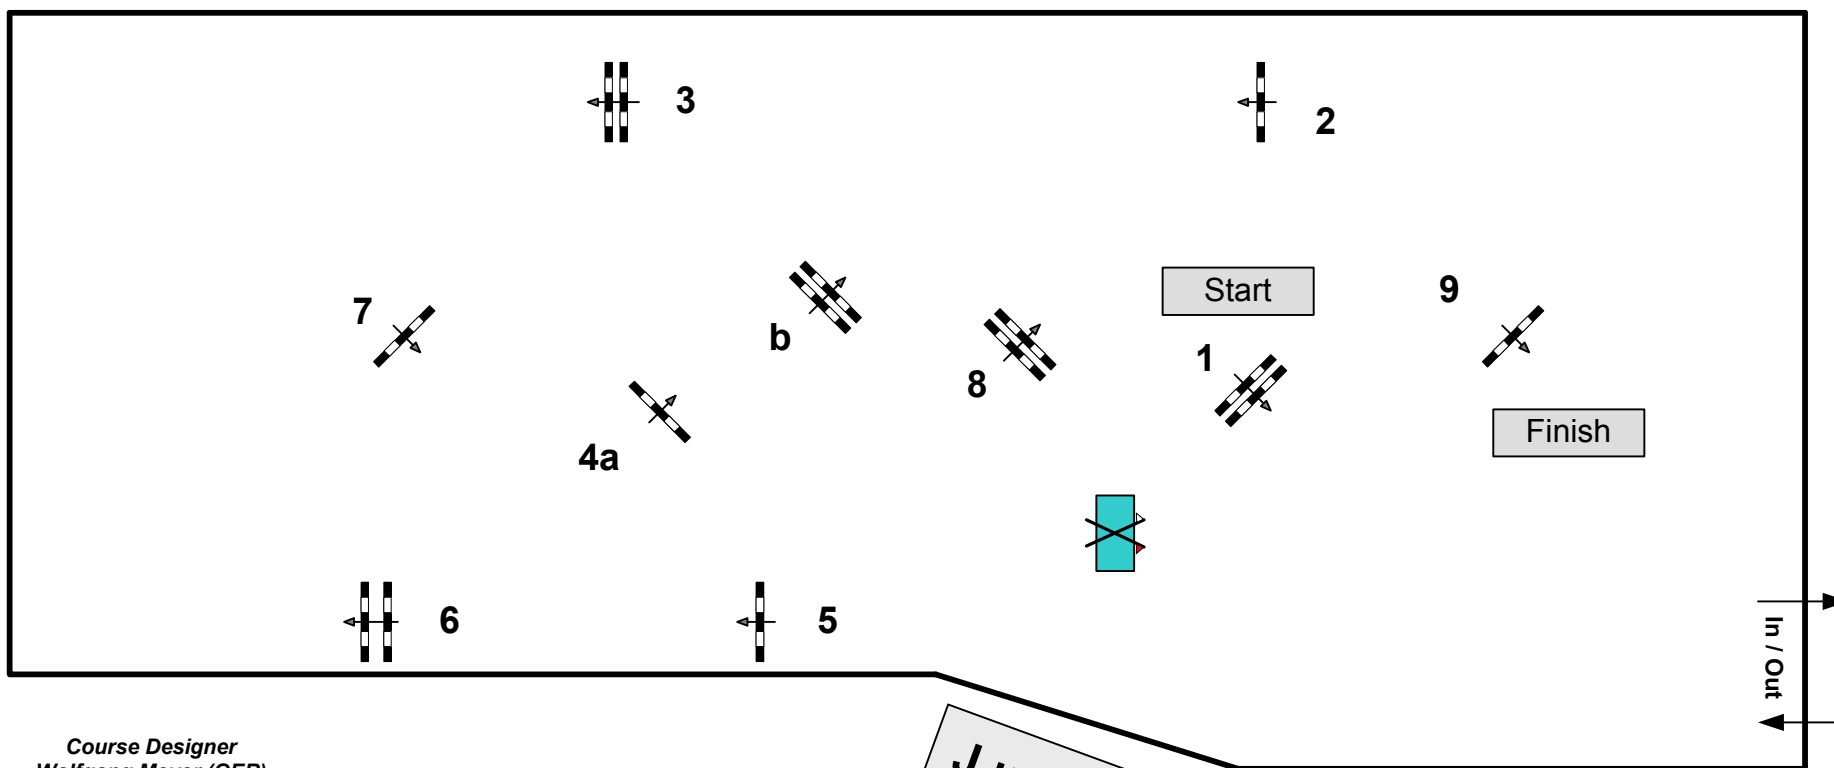

Summer – Meeting Gera 2011

Class No.:

11/15/19

Competition against the clock

Mittwoch, 13. Juli 2011

Start: 9:00

Table: A
National RG:
FEI RG / Art. 238.2.1
Height: 1,15/1,25/1,35 m

Speed: 350 m/min
Length: 330 m
Time allowed: 57 sec
Time limit: 114 sec

Obstacles: 9
Efforts: 10
Penalty sec:
Closed combination:

1st Jump-off:
Length: 0 m
Time allowed: 0 sec
Time limit: 0 sec

Course Designer
Wolfgang Meyer (GER)
Peter Mächold (GER)