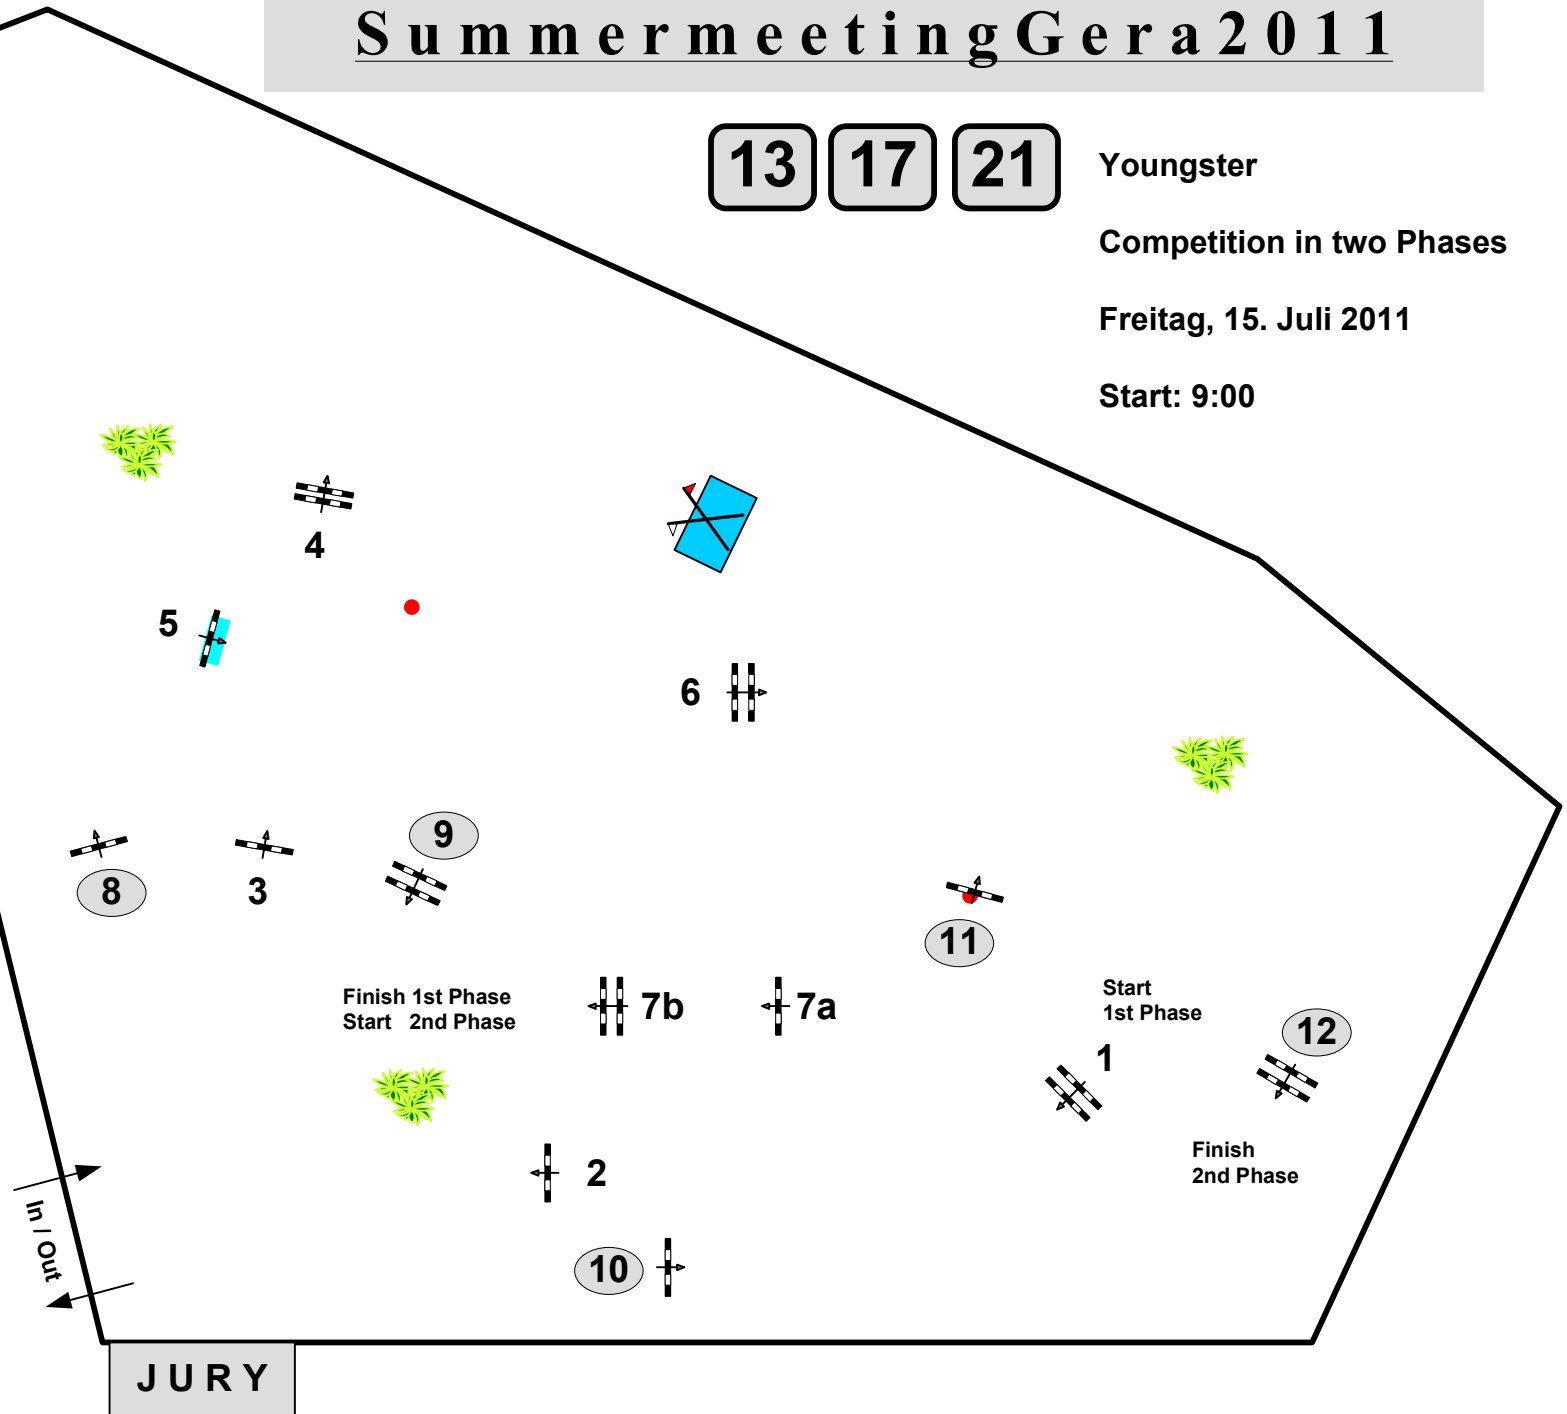

CSI**

DKB

Summermeeting Gera 2011

13 17 21

Youngster

Competition in two Phases

Freitag, 15. Juli 2011

Start: 9:00

Table: A
National RG:
FEI RG / Art. 274.5.3
Height: 1,15/1,25/1,35 m

Speed: 350 m/min

Length: 280 m
Time allowed: 48 sec
Time limit: 96 sec

Obstacles: 7
Efforts: 8
Penalty sec
Closed combination:

2nd Phase:
8-12
Length: 240 m
Time allowed: 42 sec
Time limit: 84 sec

Course Designer
Wolfgang Meyer (GER)
Marco Hesse (GER)

1 : 550

JURY