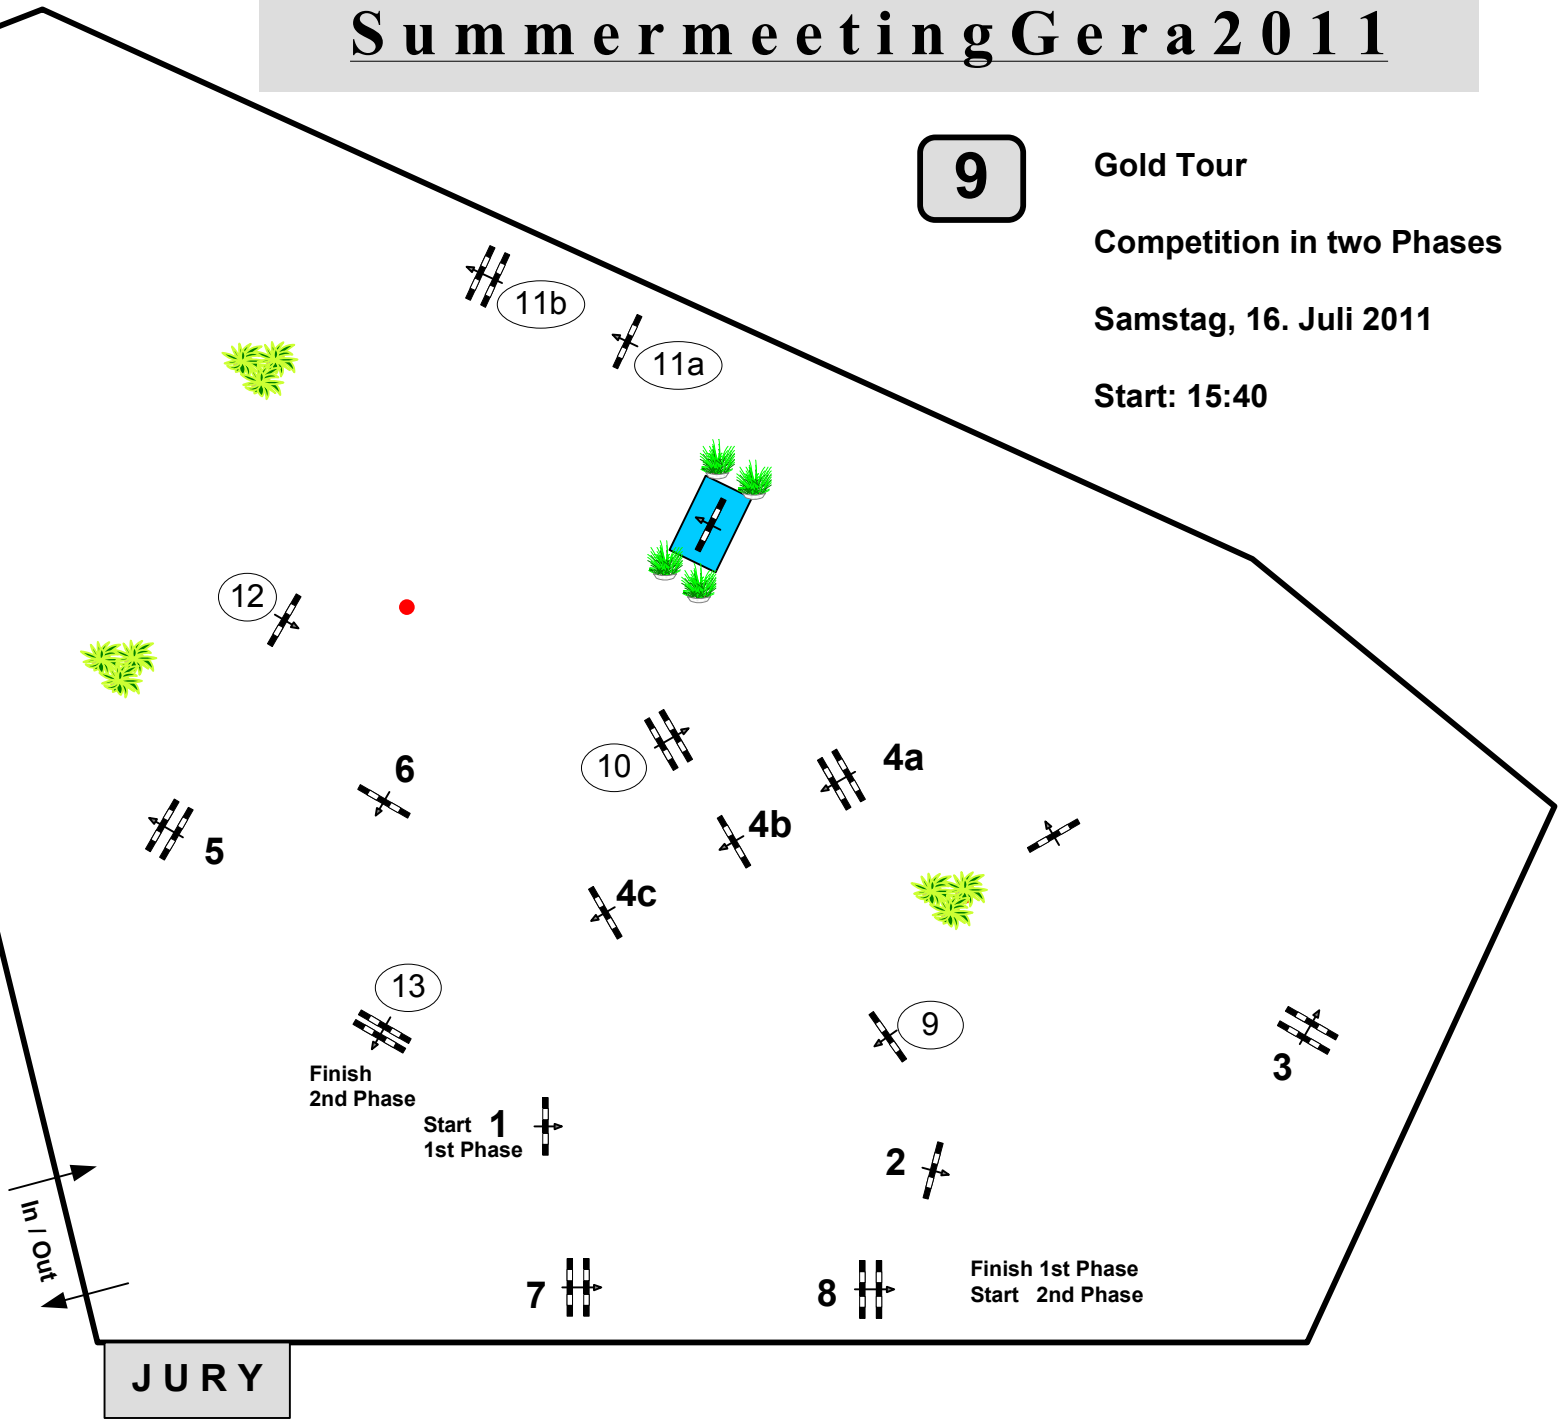

# Summermeeting Gera 2011

9

Gold Tour  
Competition in two Phases  
Samstag, 16. Juli 2011  
Start: 15:40

Table: A  
National RG:  
FEI RG / Art. 274.5.3  
Height: 1,45 m

Speed: 350 m/min  
Length: 310 m  
Time allowed: 54 sec  
Time limit: 108 sec

Obstacles: 8  
Efforts: 10  
Penalty sec  
Closed combination:

2nd Phase:  
**9-13**  
Length: 260 m  
Time allowed: 45 sec  
Time limit: 90 sec

Course Designer  
Wolfgang Meyer (GER)  
Marco Hesse (GER)