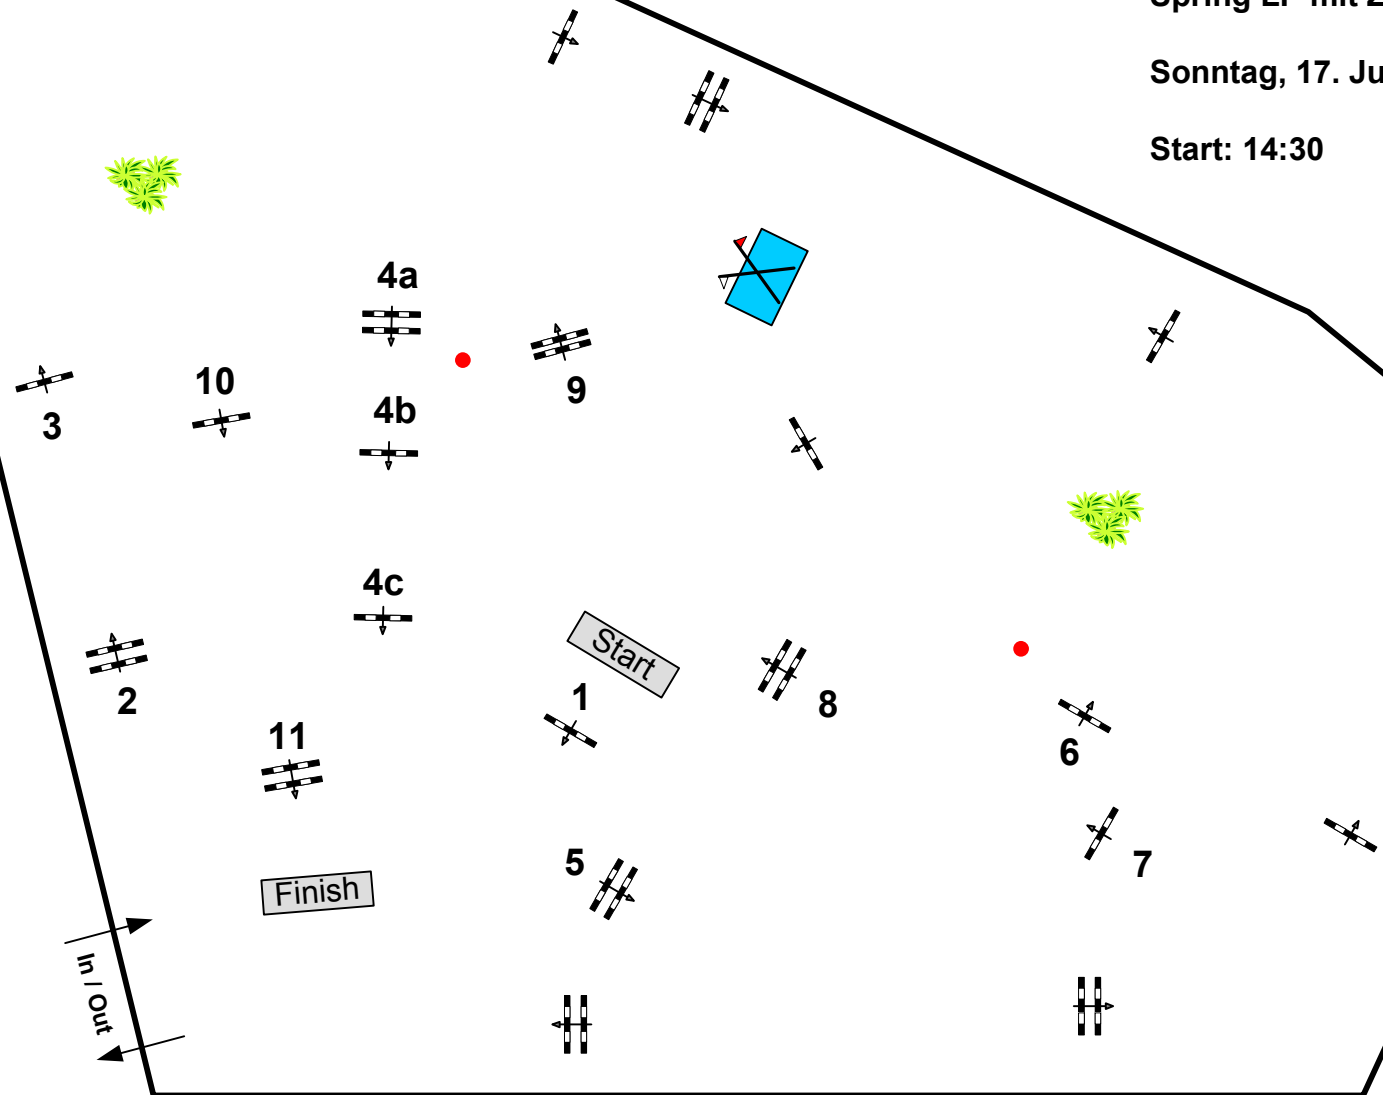

CSI**

DKB

Summermeeting Gera 2011

44

LM Herren

Spring LP mit Zeitwertung

Sonntag, 17. Juli 2011

Start: 14:30

Table: A
National RG: 501.A.1
FEI RG / Art.
Height: 1,40 m

Speed: 350 m/min

Length: 400 m
Time allowed: 69 sec
Time limit: 138 sec

Obstacles: 11
Efforts: 13
Penalty sec
Closed combination:

Winning Round:

Length: 0 m
Time allowed: 0 sec
Time limit: 0 sec

Course Designer
Wolfgang Meyer (GER)
Marco Hesse (GER)

1 : 550

JURY