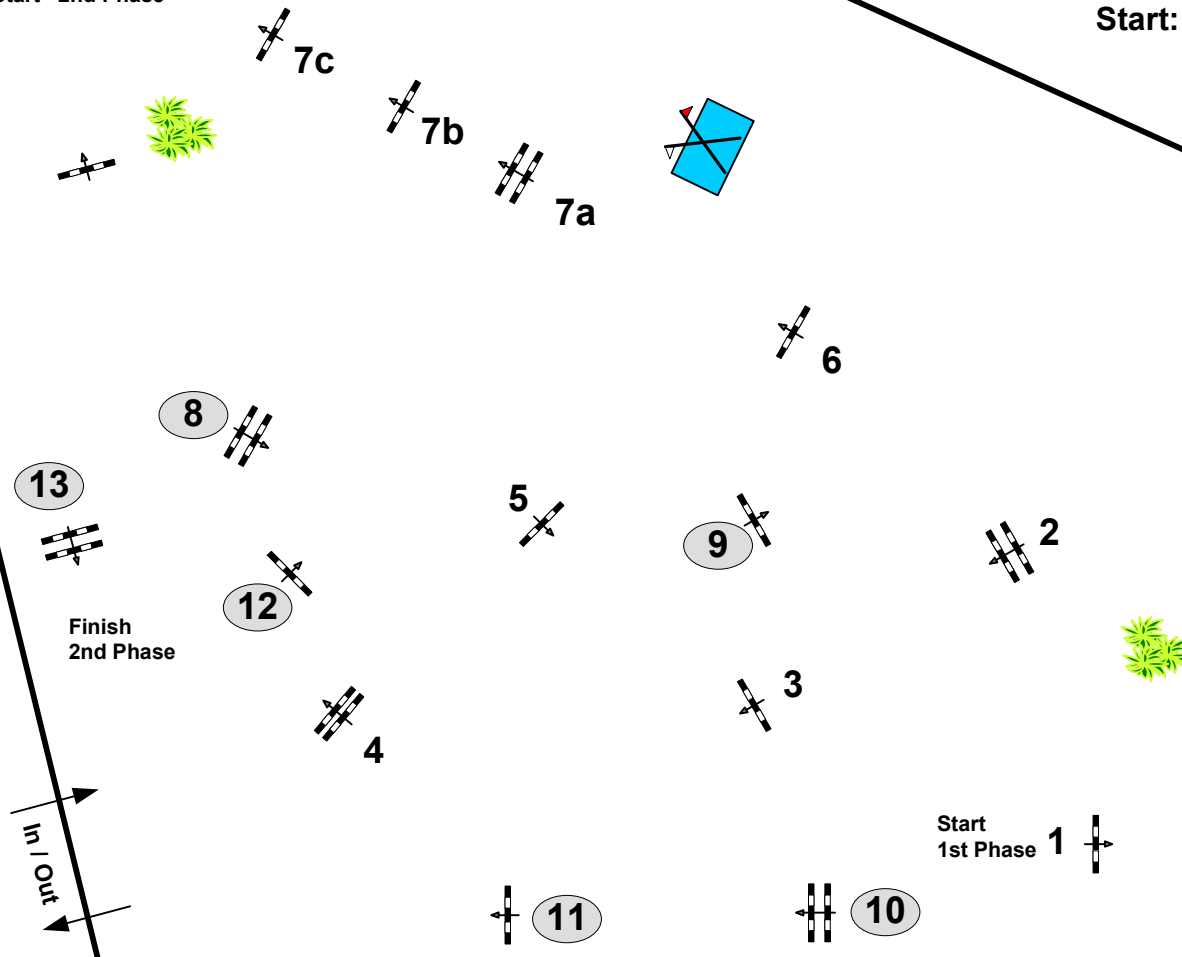

Table: A
National RG:
FEI RG / Art. 274.5.3
Height: 1,35 m

Speed: 350 m/min

Length: 310 m
Time allowed: 54 sec
Time limit: 108 sec

Obstacles: 7
Efforts: 9
Penalty sec
Closed combination:

2nd Phase:

8-13
Length: 280 m
Time allowed: 48 sec
Time limit: 96 sec

Course Designer
Wolfgang Meyer (GER)
Marco Hesse (GER)

1 : 550

Finish 1st Phase
Start 2nd Phase

Finish
2nd Phase

Start
1st Phase

JURY