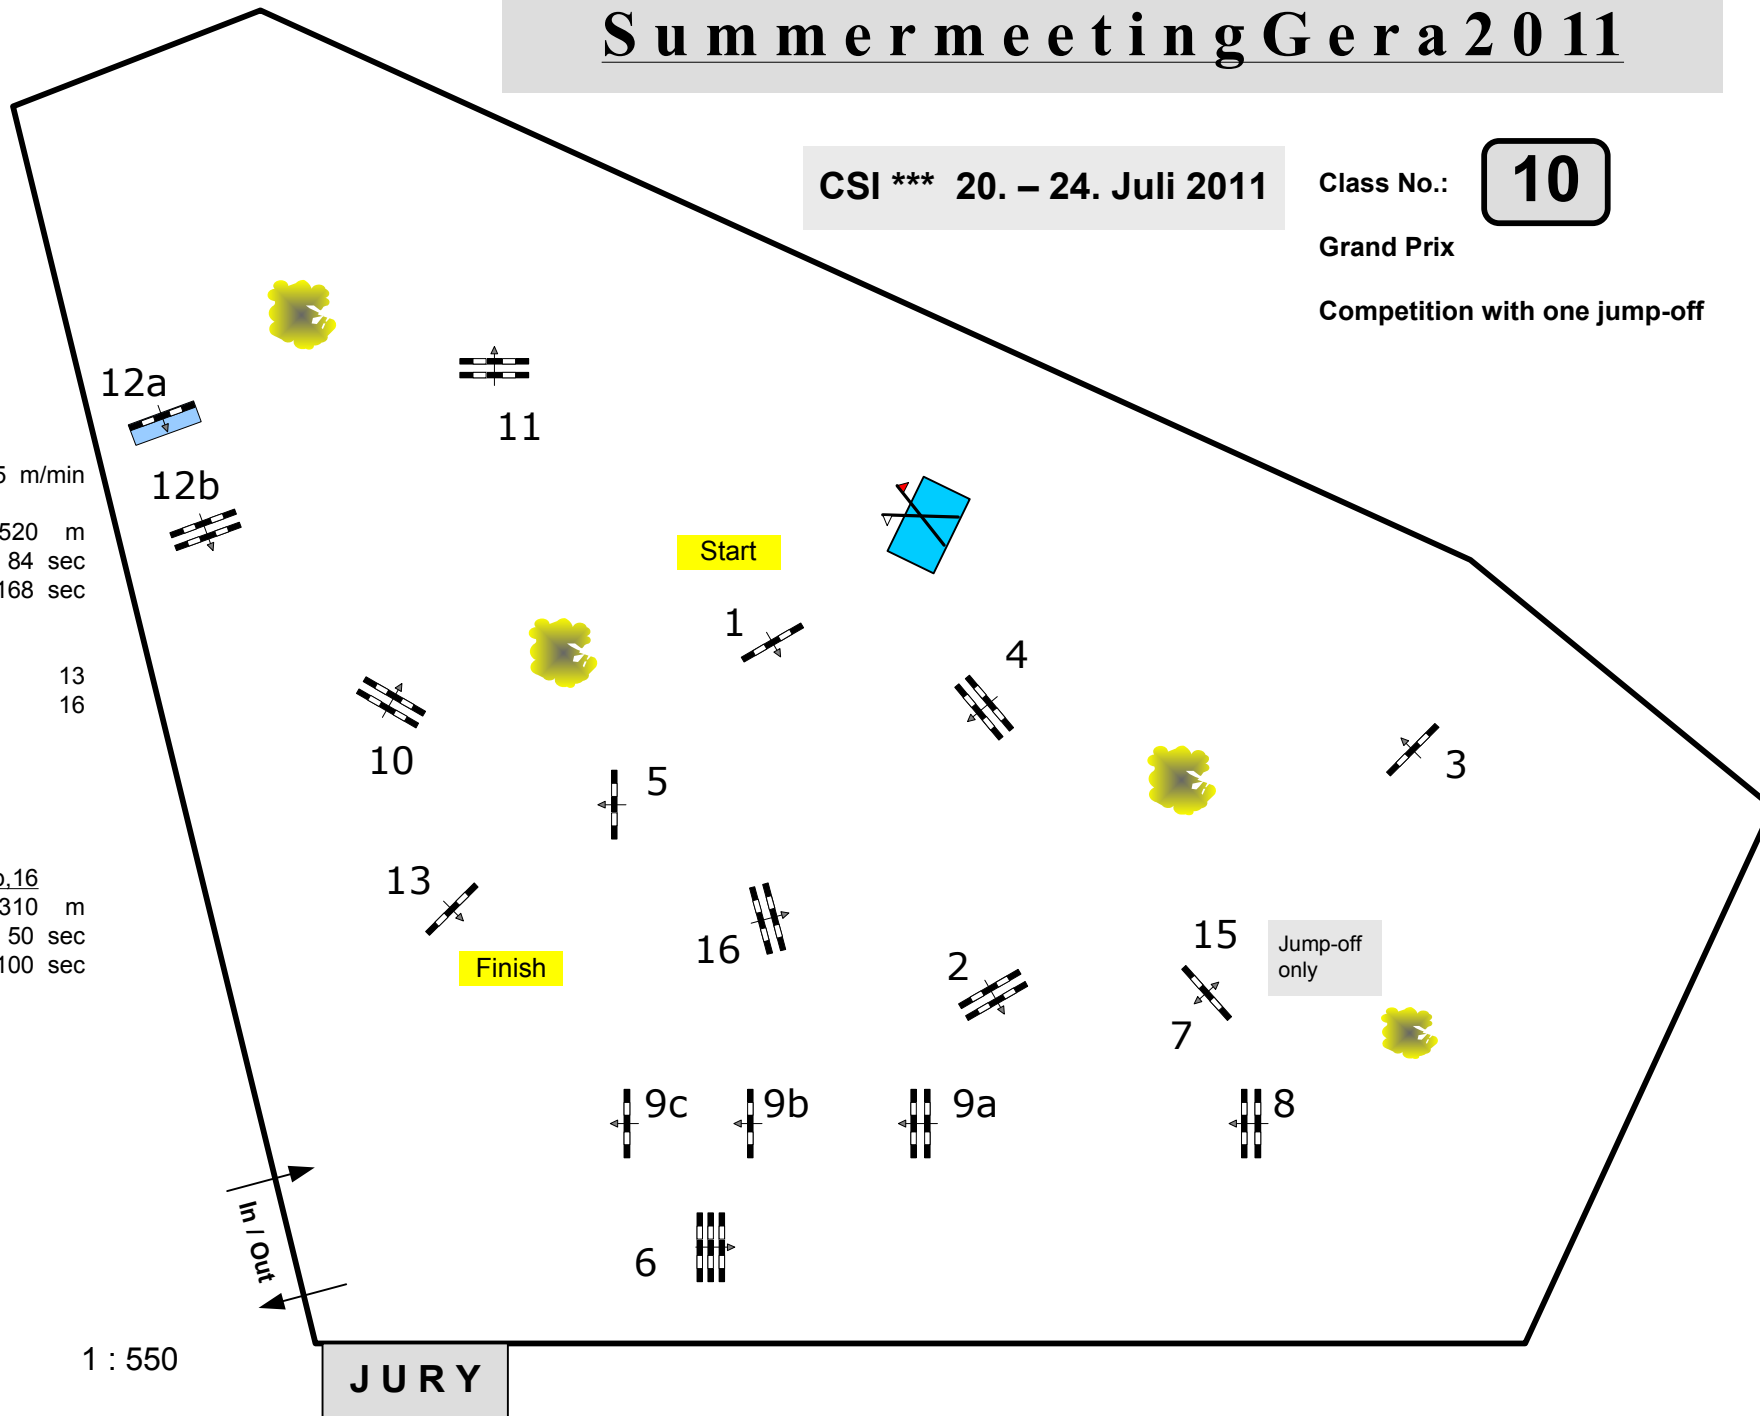

Summermeeting Gera 2011

CSI *** 20. – 24. Juli 2011

Class No.: **10**

Grand Prix

Competition with one jump-off

Table: A
 National RG:
 FEI RG / Art. 238.2.2
 Height: 1,45 m

Speed: 375 m/min
 Length: 520 m
 Time allowed: 84 sec
 Time limit: 168 sec

Obstacles: 13
 Efforts: 16
 Penalty sec
 Closed combination:

1st Jump-off:
1,2,15,9b,10,11,12a,12b,16
 Length: 310 m
 Time allowed: 50 sec
 Time limit: 100 sec

Course Designer
 Christian Wiegand (GER)
 Andreas Hollmann (GER)