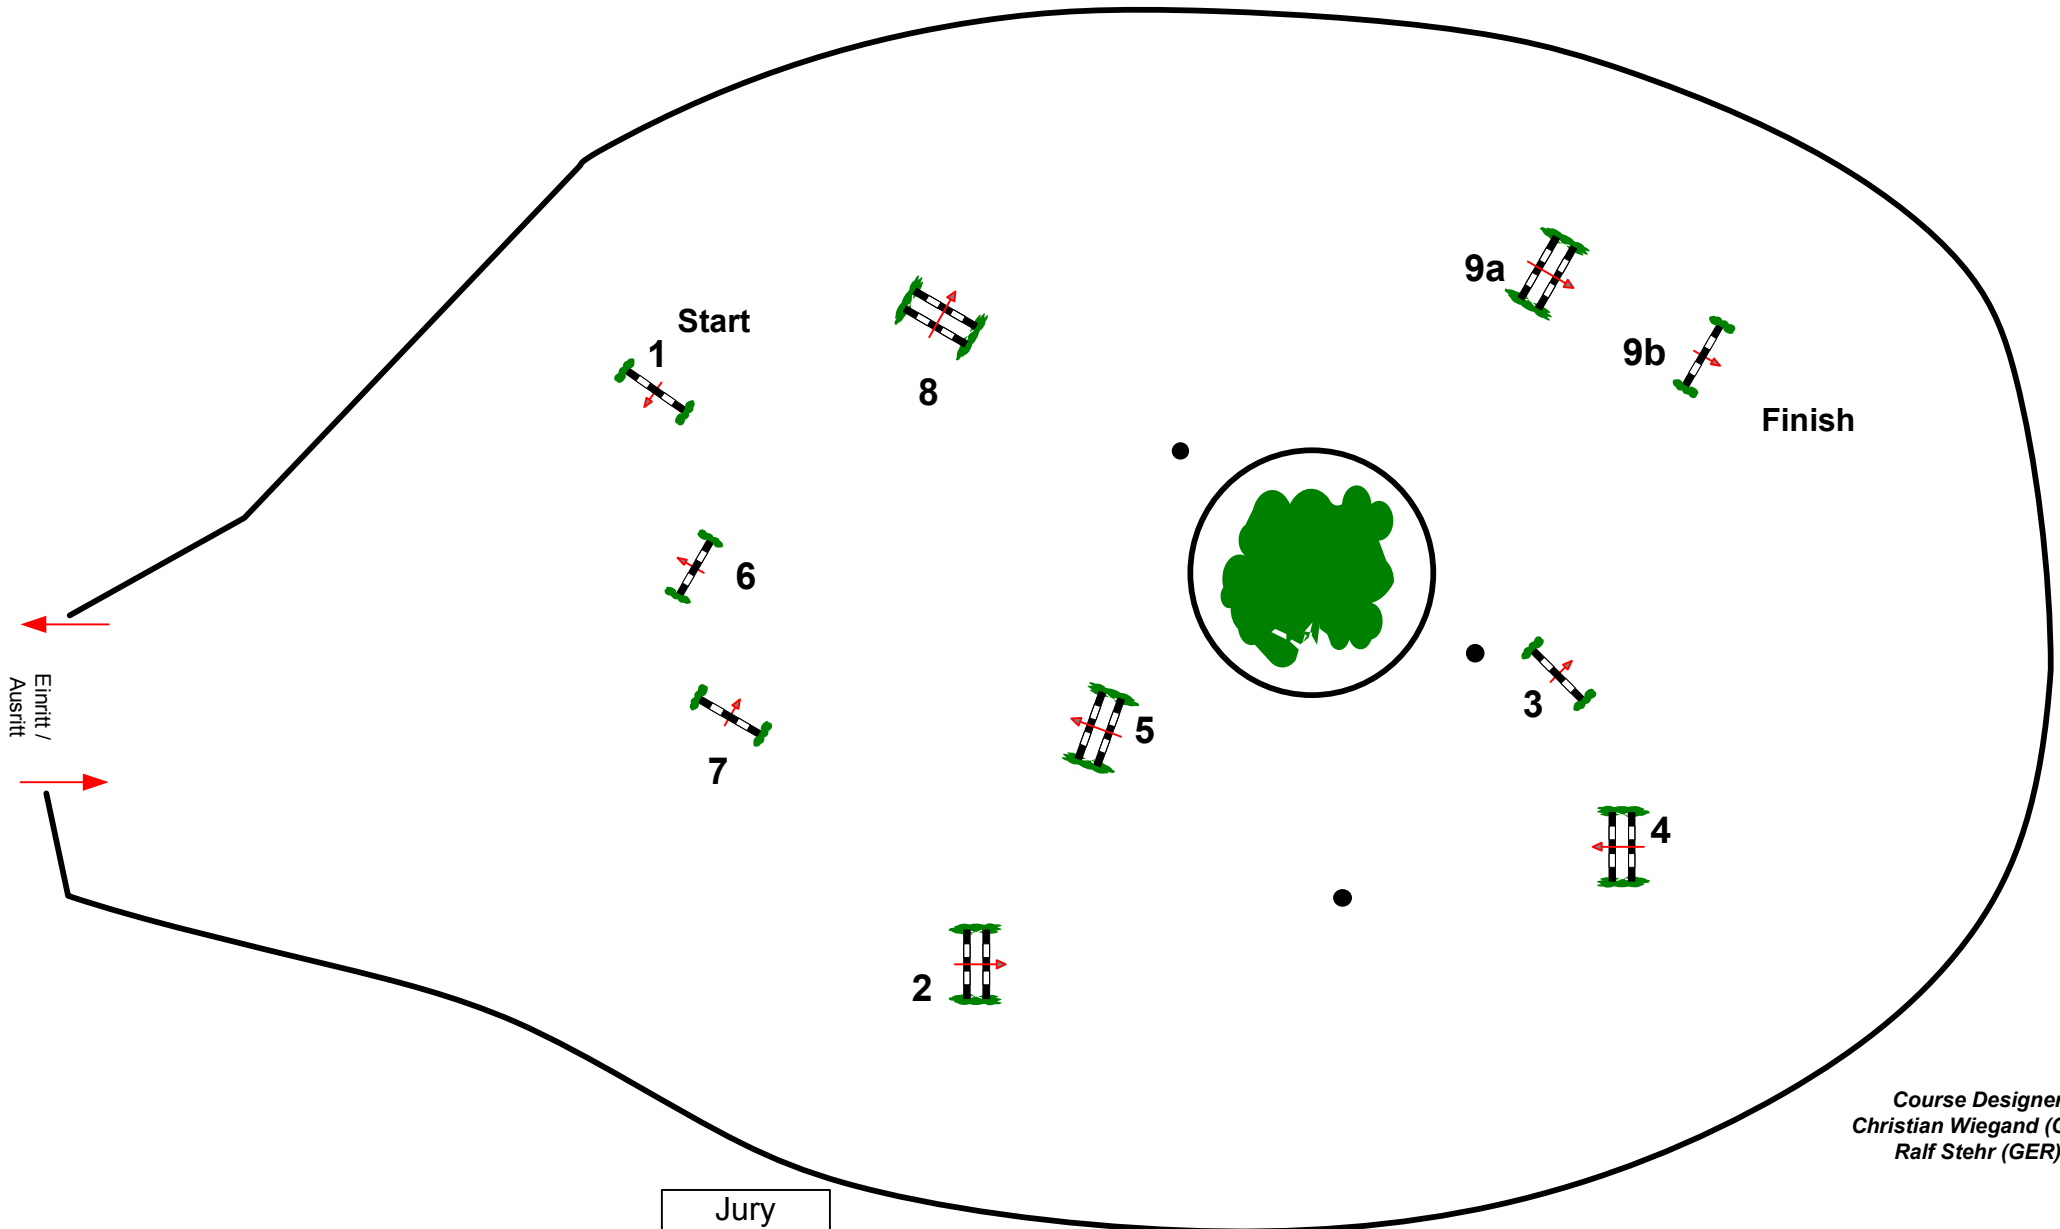

CSI****Paderborn 2011

Class No.: 25

Springferdecup OWL

Springferdeprüfung Kl. M

Table: A
National RG: 363,1
FEI RG / Art.
Height: 1,15 m

Speed: 350 m/min
Length: 370 m
Time allowed: 64 sec
Time limit: 128 sec

Jump-off:
Length: 0 m
Time allowed: 0 sec
Time limit: 0 sec

Course Designer
Christian Wiegand (GER)
Ralf Stehr (GER)