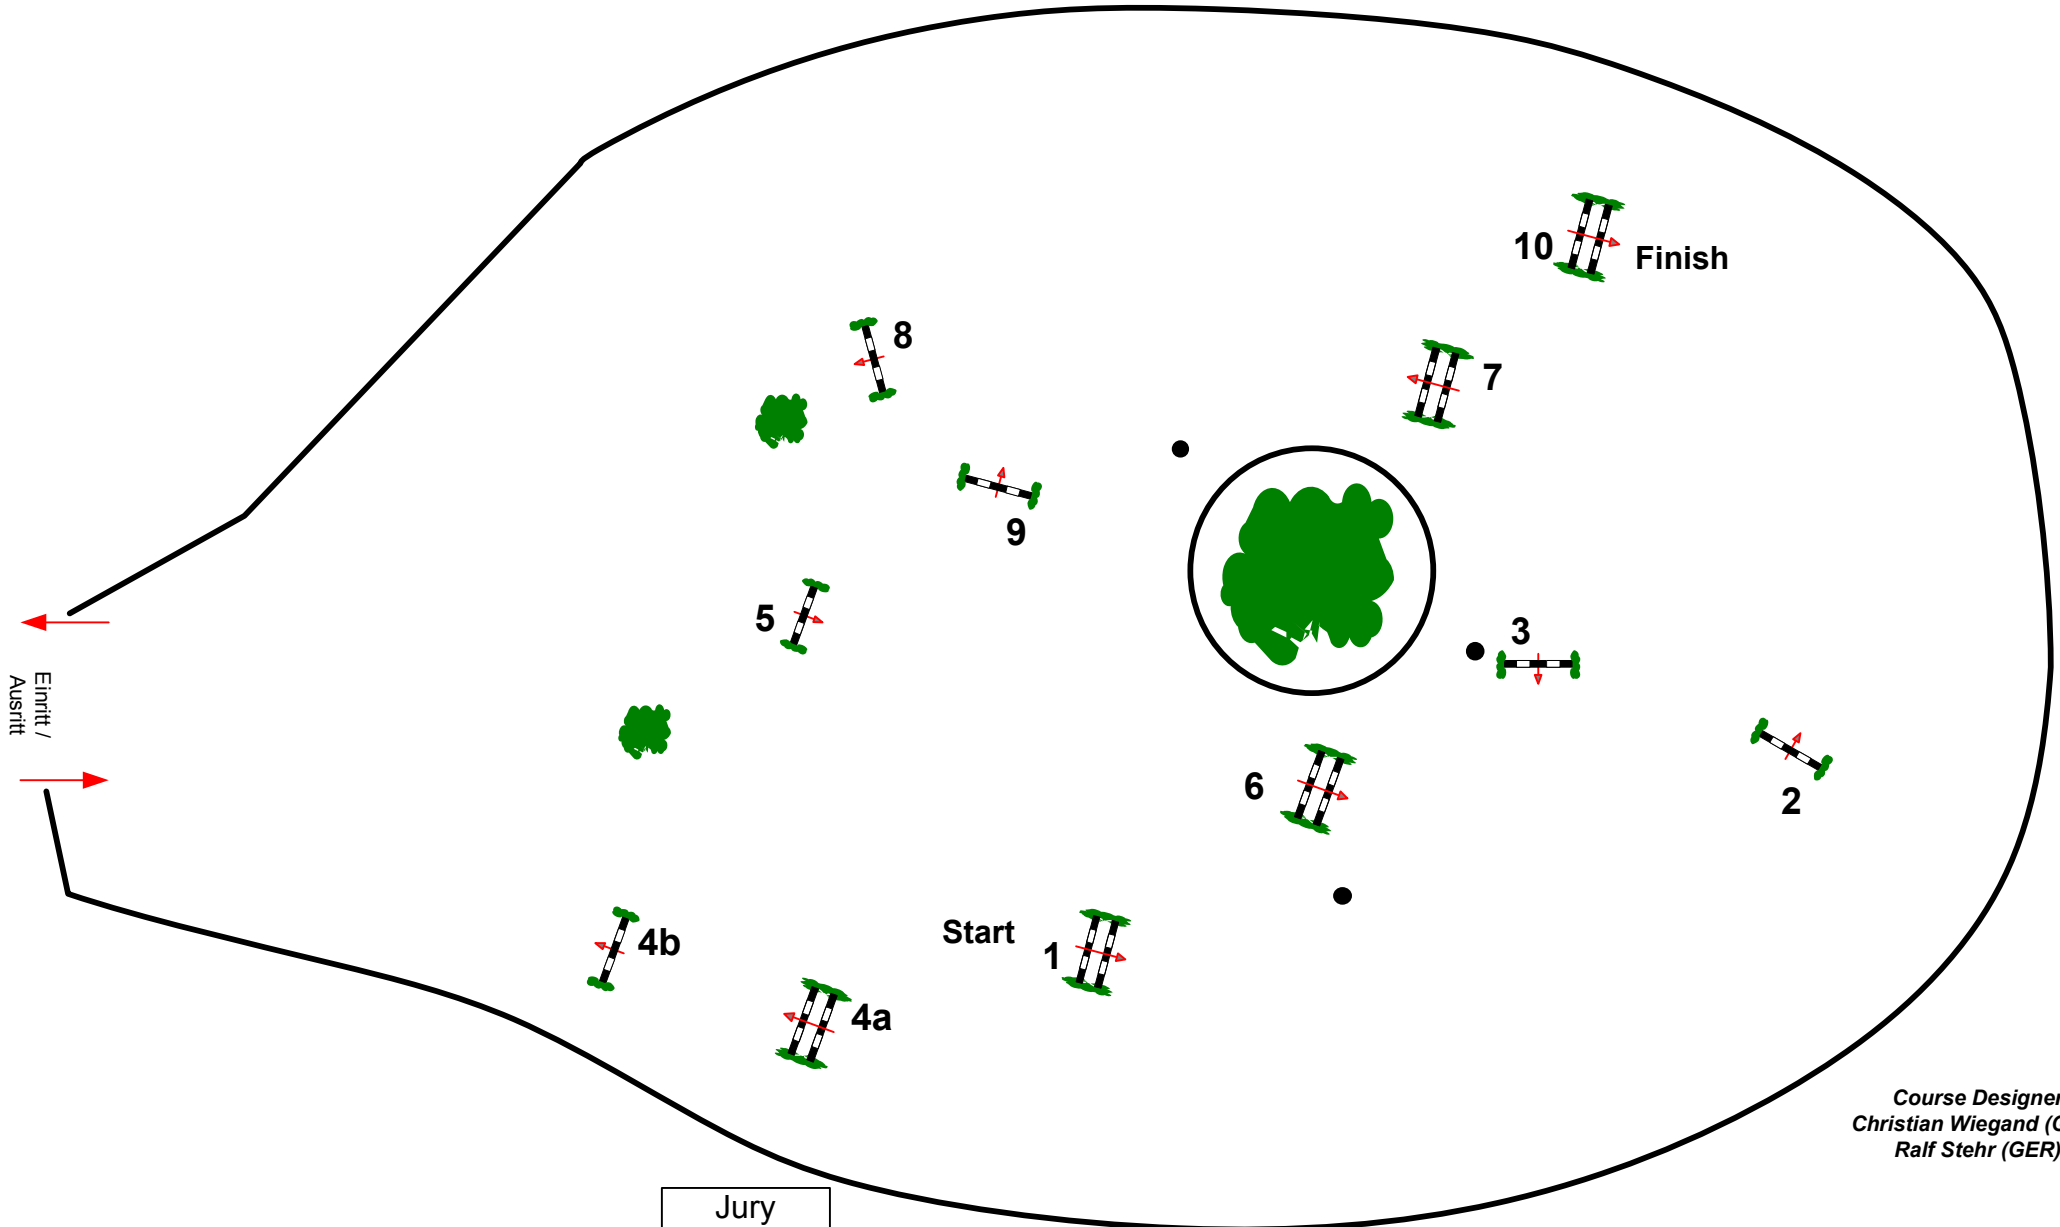

# CSI\*\*\*\*Paderborn 2011

Class No.: 10/13716

SML Tour

Competition against the clock

Table: A  
National RG:  
FEI RG / Art. 238.2.1  
Height: 115/125/140 m

Speed: 350 m/min  
Length: 430 m  
Time allowed: 74 sec  
Time limit: 148 sec

Jump-off:  
Length: 0 m  
Time allowed: 0 sec  
Time limit: 0 sec

Course Designer  
Christian Wiegand (GER)  
Ralf Stehr (GER)

Jury