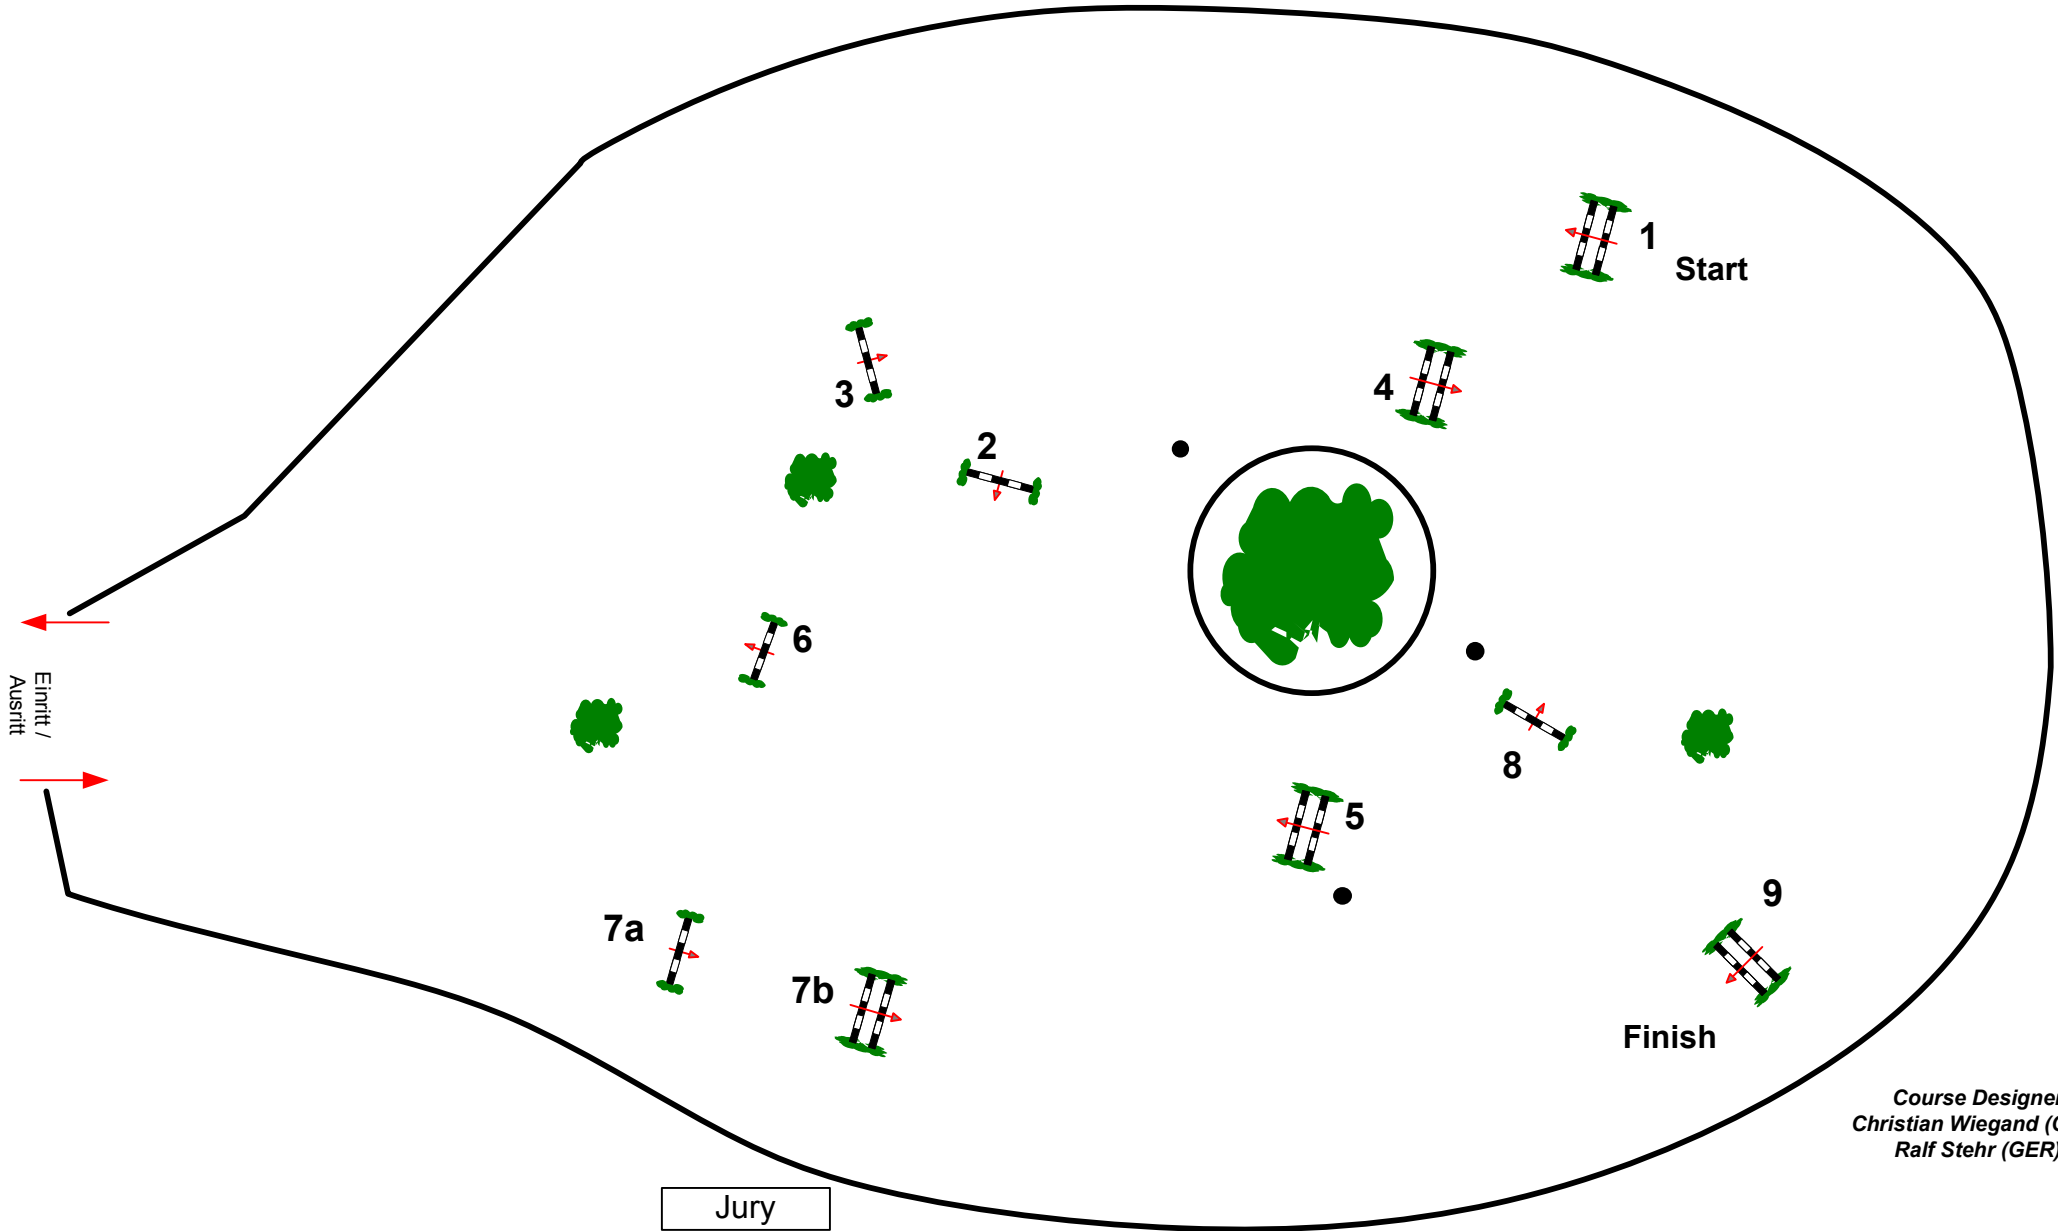

CSI****Paderborn 2011

Class No.: 22

Amateur Springreiterclub Springprüfung Kl. M**

Table: A
National RG: 501 A 1
FEI RG / Art.
Height: 1,35 m

Speed: 350 m/min
Length: 360 m
Time allowed: 62 sec
Time limit: 124 sec

Jump-off:
Length: 0 m
Time allowed: 0 sec
Time limit: 0 sec

Course Designer
Christian Wiegand (GER)
Ralf Stehr (GER)

Jury