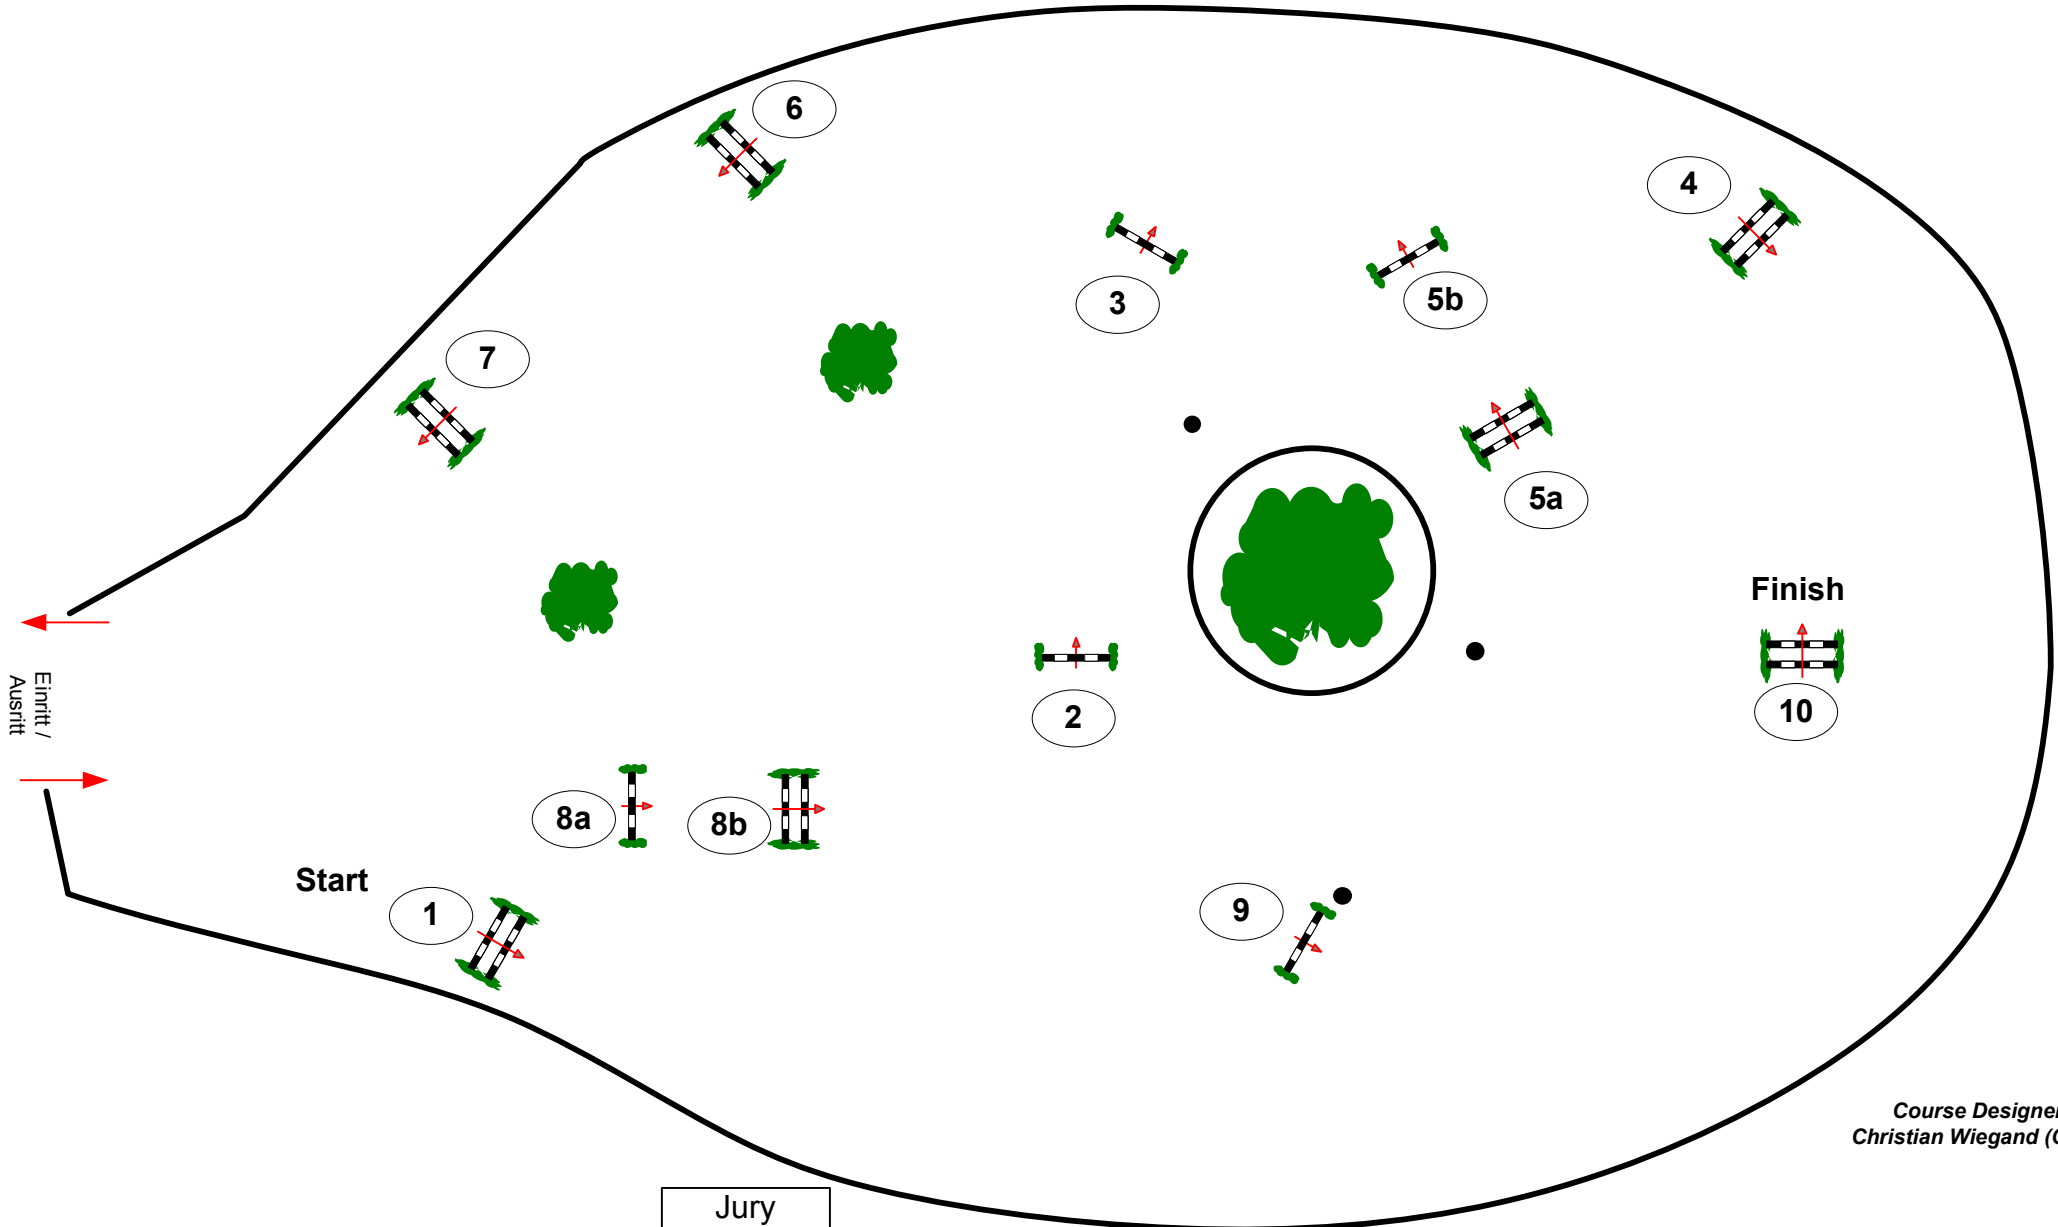

CSI****Paderborn 2011

Class No.: 8

Illbruck-Poresta Youngster Cup

Competition against the clock

Table: A
National RG:
FEI RG / Art. 238.2.1
Height: 1,40 m

Speed: 350 m/min
Length: 370 m
Time allowed: 64 sec
Time limit: 128 sec

Jump-off:
Length: 0 m
Time allowed: 0 sec
Time limit: 0 sec

Course Designer
Christian Wiegand (GER)

Jury