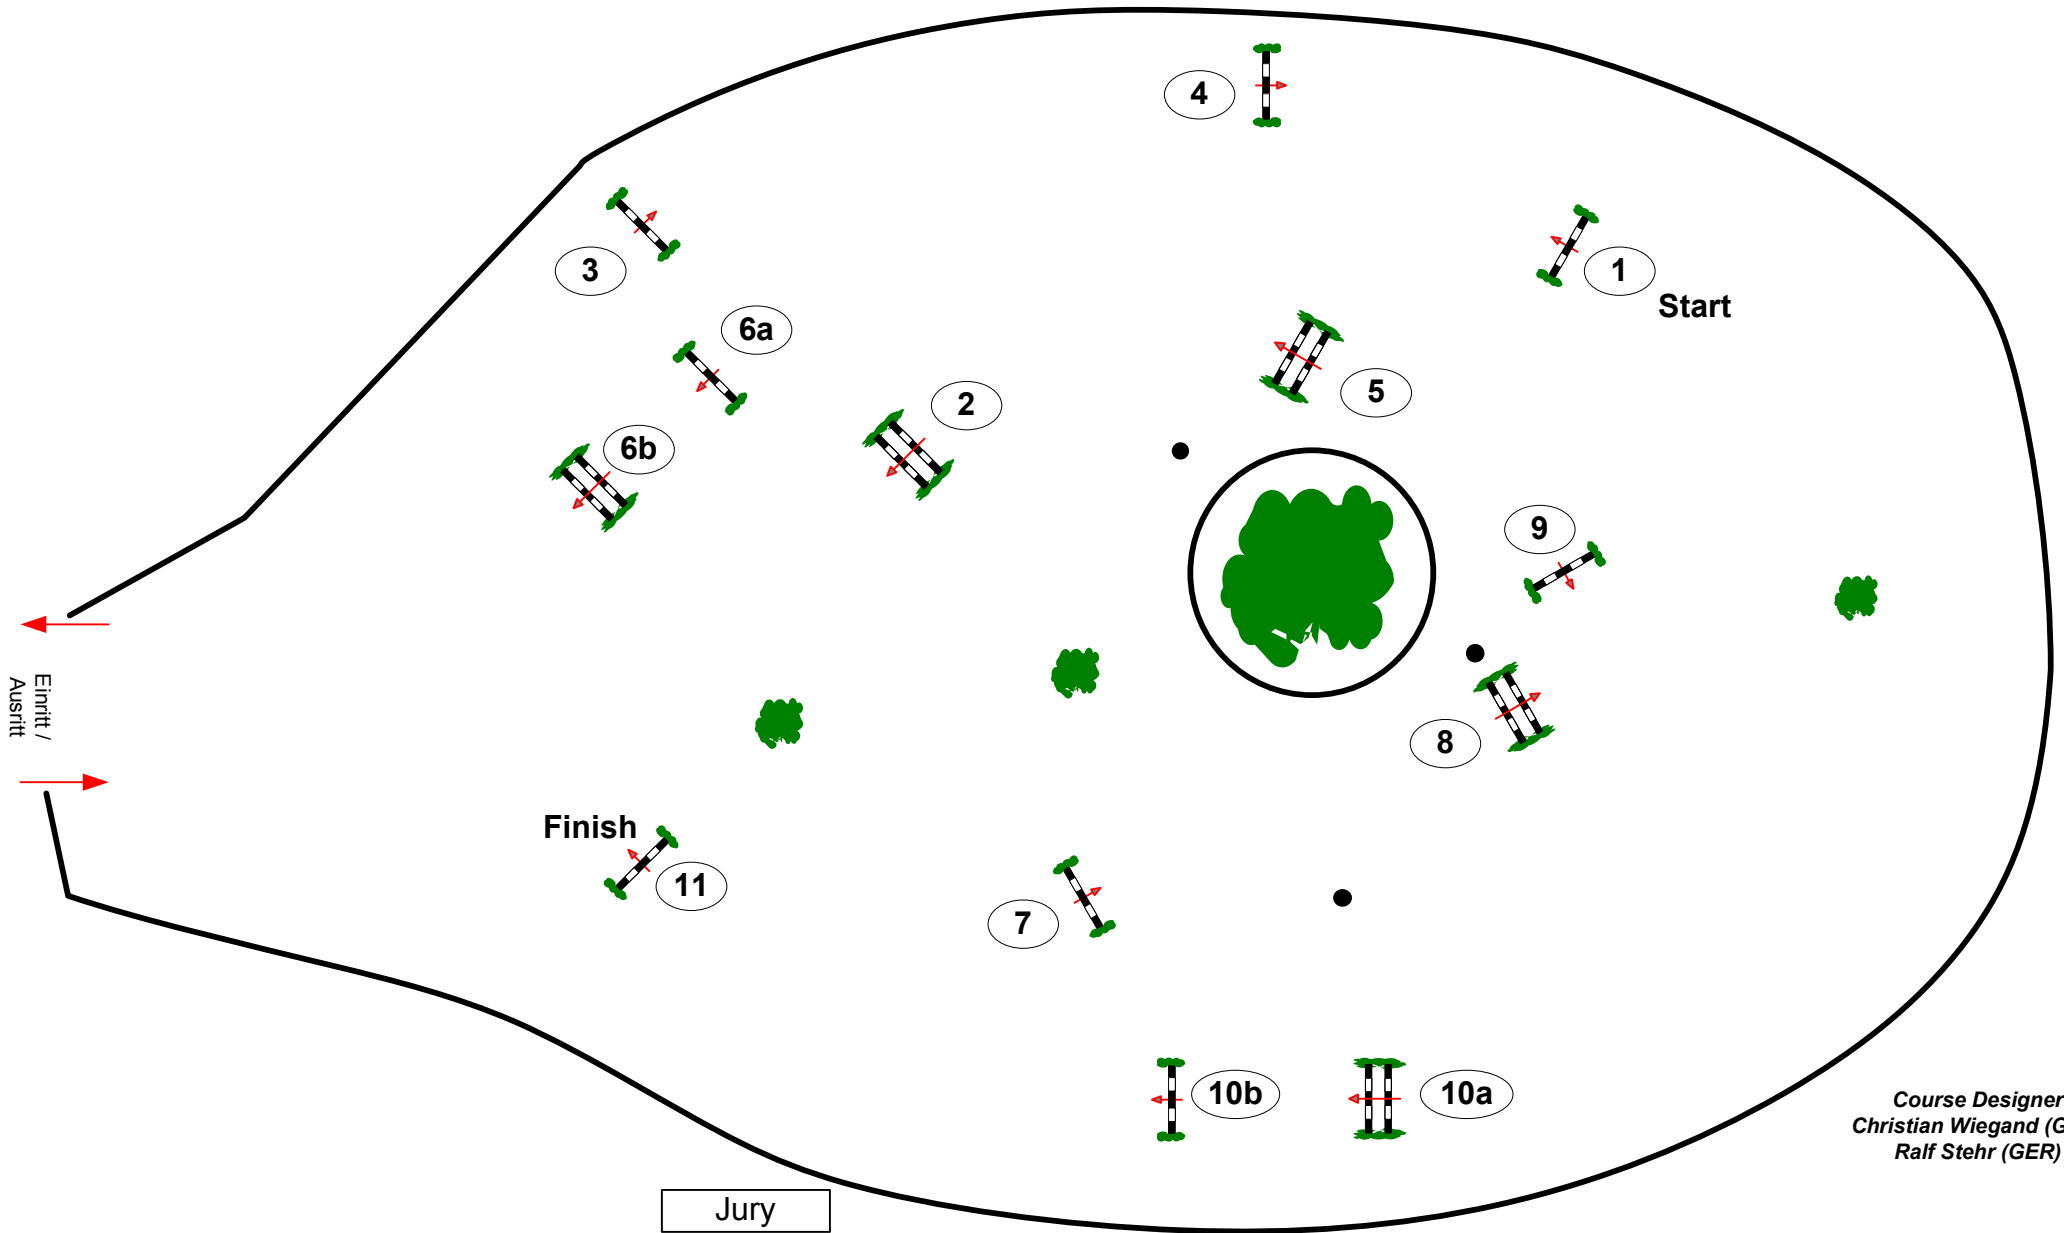

# CSI\*\*\*\*Paderborn 2011

Class No.: 4

Big Tour

Speed and Handiness Competition

Table: C  
National RG:  
FEI RG / Art. 239/263  
Height: 1,50 m

Course Designer  
Christian Wiegand (GER)  
Ralf Stehr (GER)