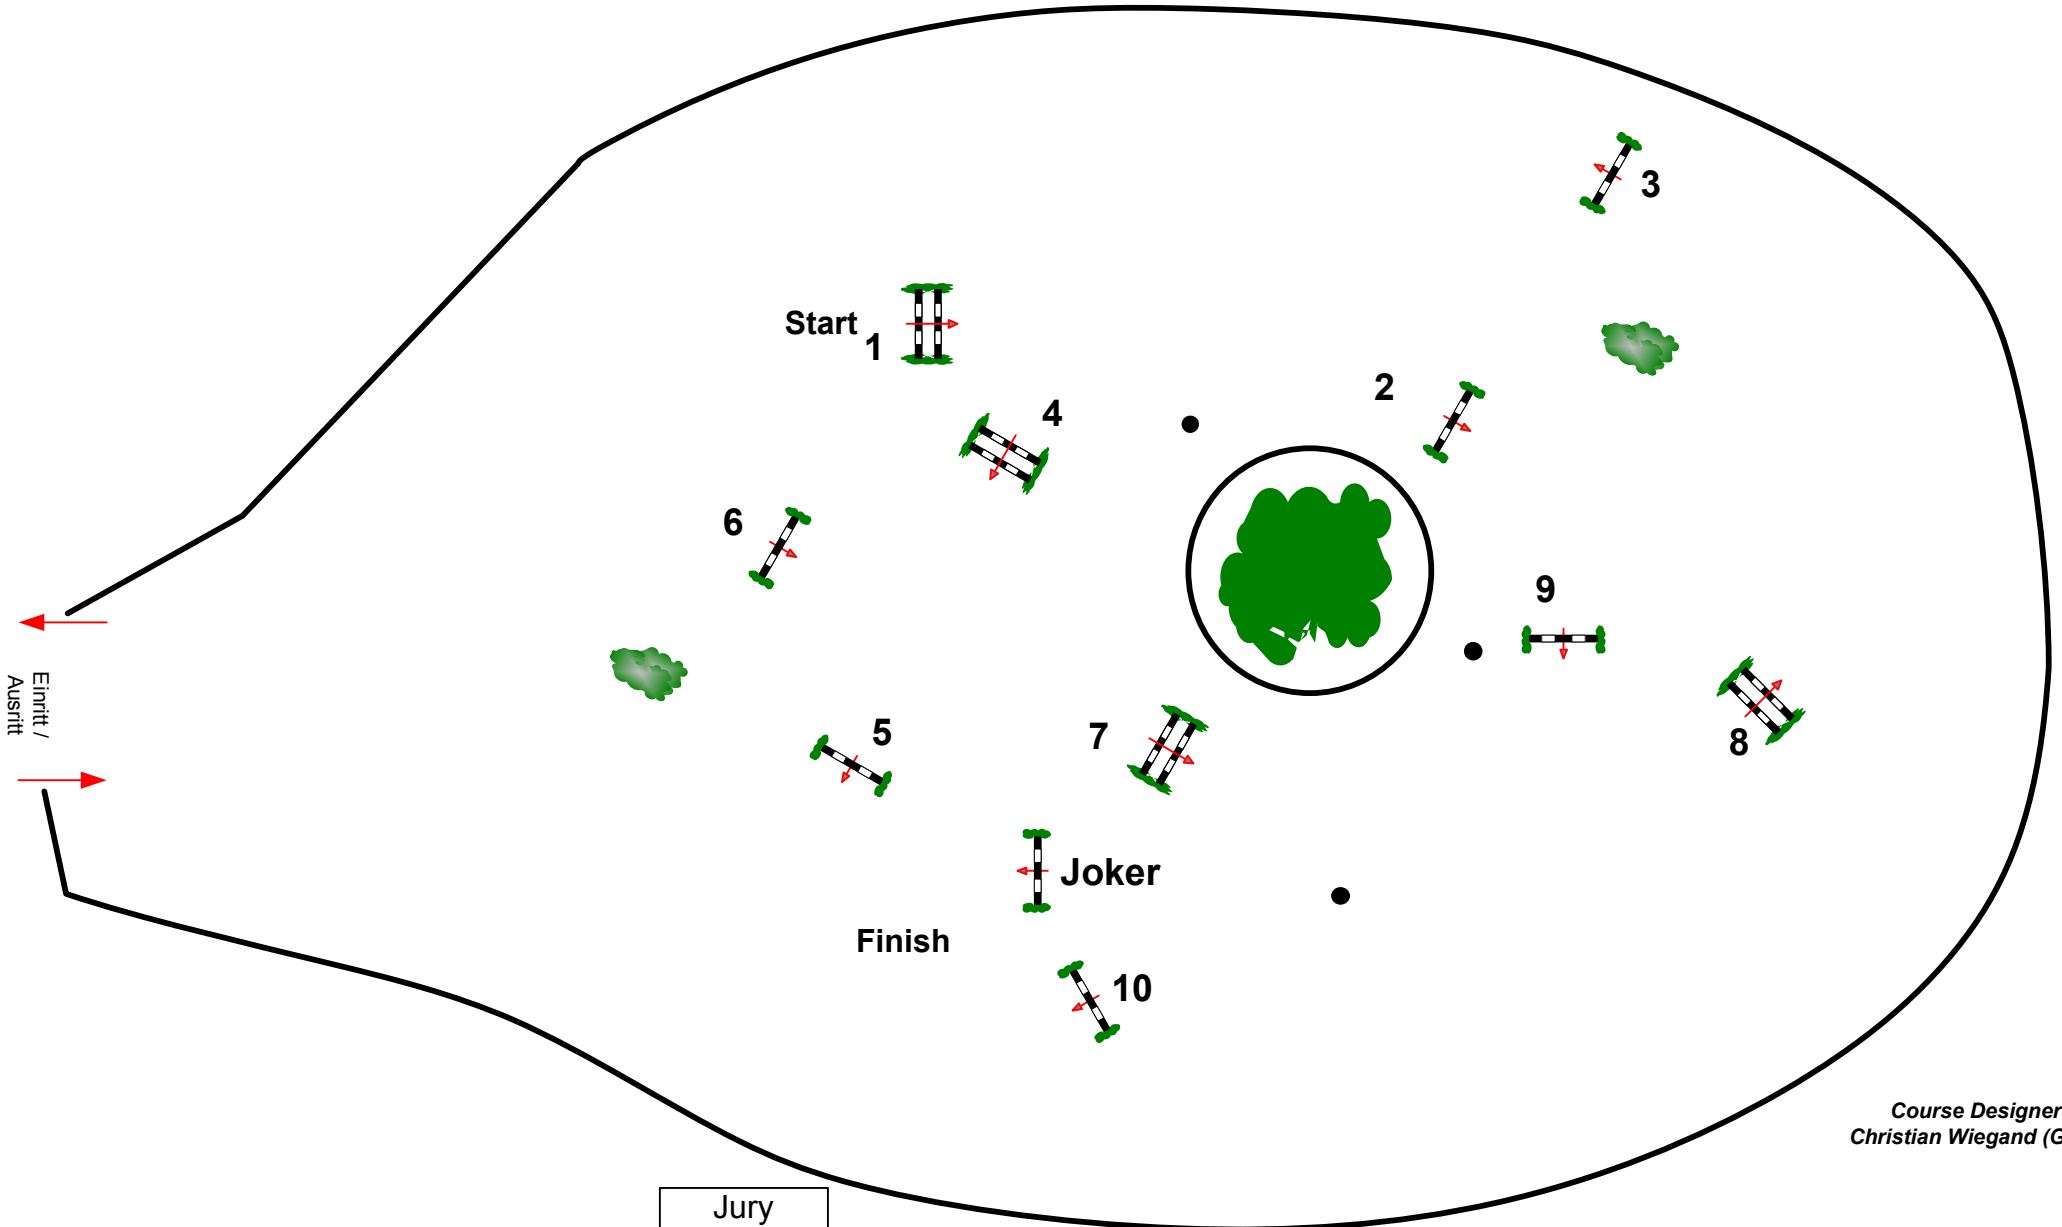

CSI****Paderborn 2011

Class No.: 2

International Competition

Accumulator Class

Table: A
National RG:
FEI RG / Art. 269
Height: 1,40 m

Speed: 350 m/min
Length: 360 m
Time allowed: 62 sec
Time limit: 124 sec

Jump-off:
Length:
Time allowed:
Time limit:

Course Designer
Christian Wiegand (GER)

Jury