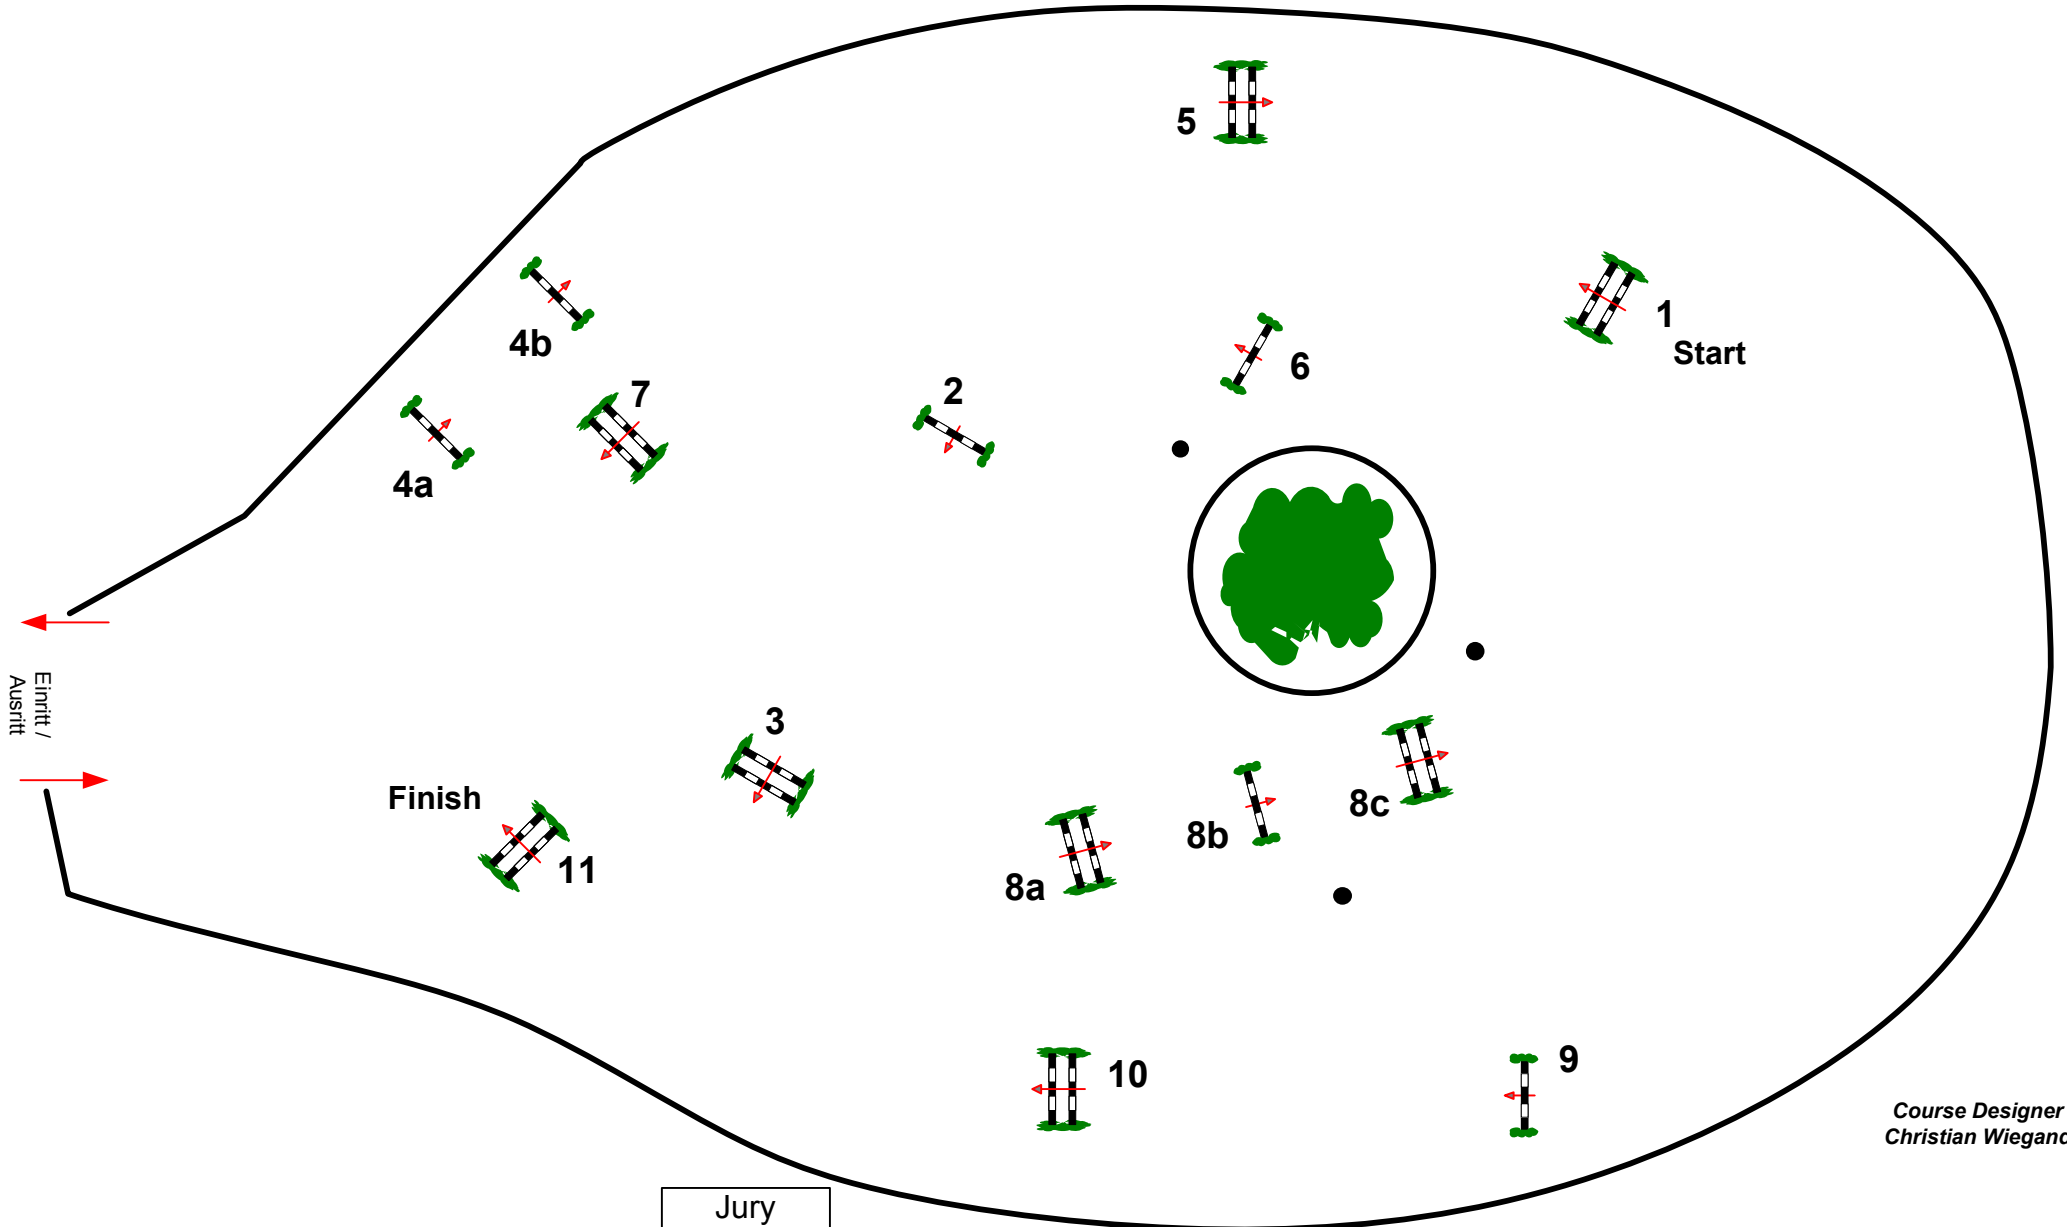

CSI****Paderborn 2011

Class No.: 21

Finale EON Westfalen Weser Trophy

Springprüfung Kl. S* mit Stechen

Table: A
National RG: 501 B 1
FEI RG / Art.
Height: 1,40 m

Speed: 350 m/min
Length: 470 m
Time allowed: 81 sec
Time limit: 162 sec

Jump-off: **4a,5,6,8b,8c,9,11**
Length: 370 m
Time allowed: 64 sec
Time limit: 128 sec

Course Designer
Christian Wiegand