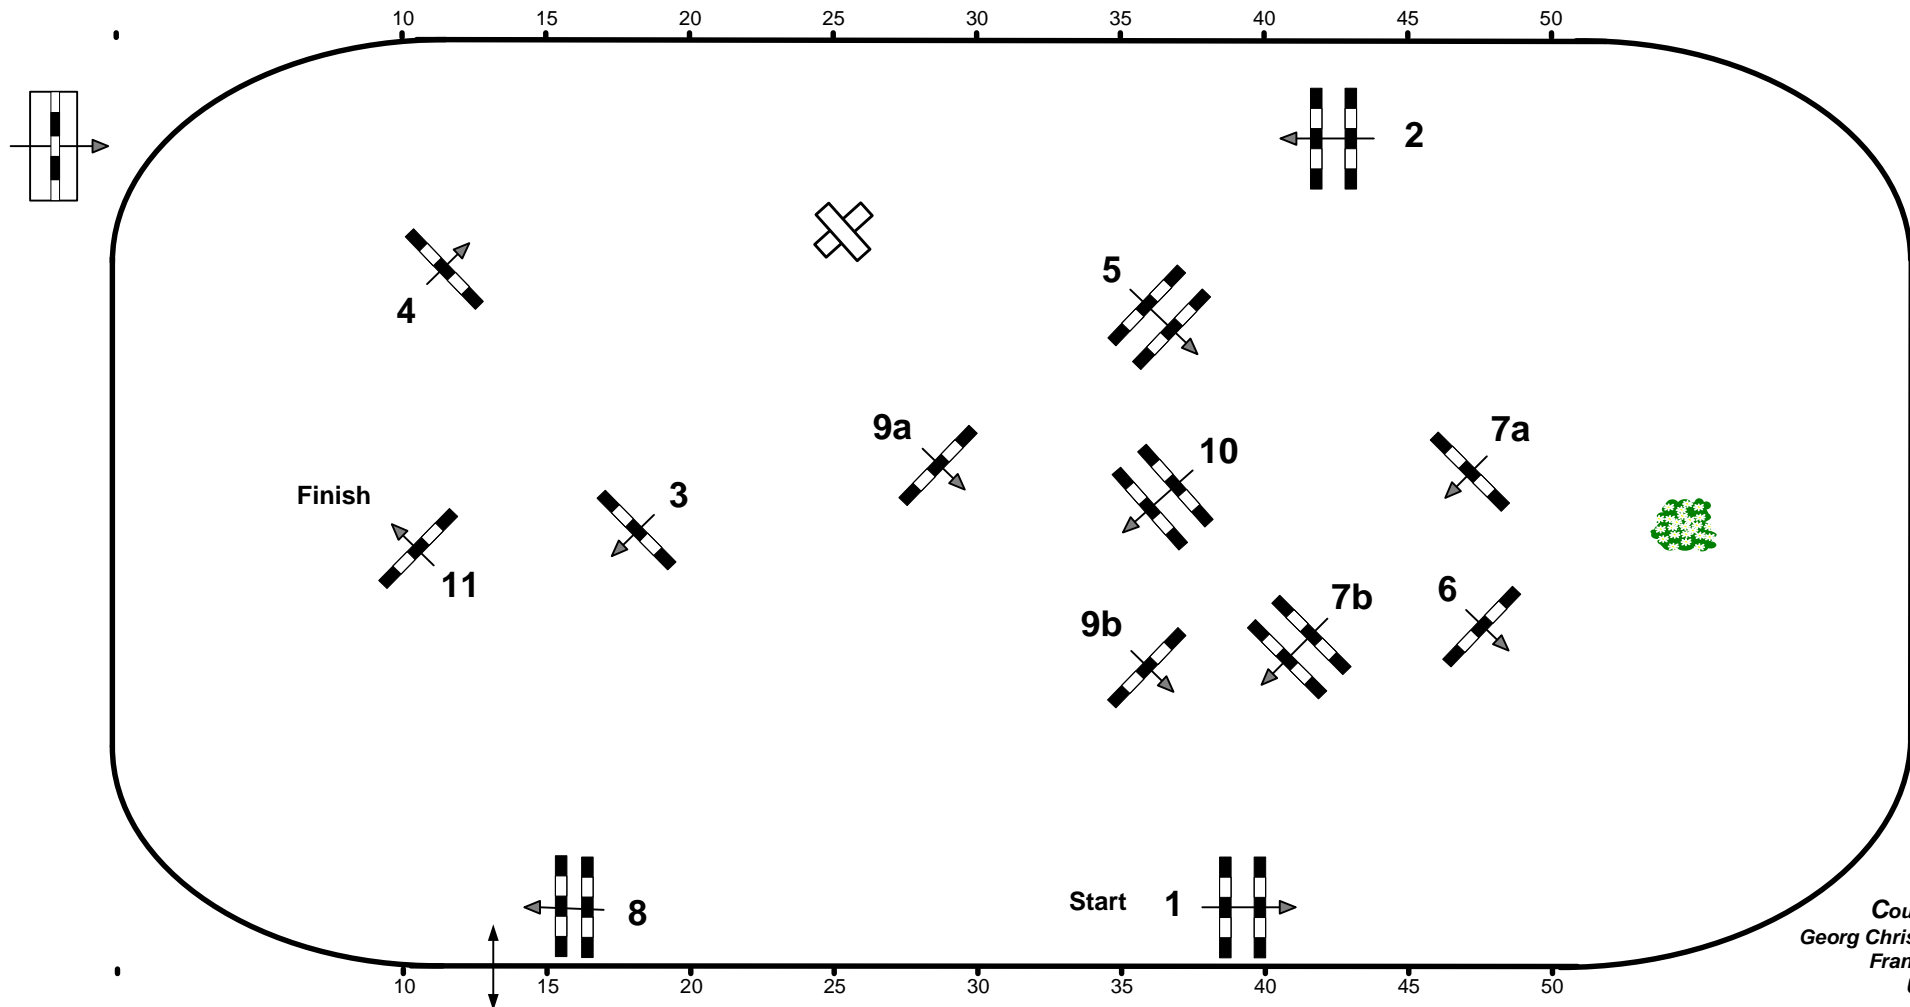

## CSI\*\*\*\* Salzburg Arena - Amadeus Horse Indoors

01.-04.Dezember 2011

Class No.: 38

Viktoriabau Hallenchampionat

Competition with one jump-off

Table: A  
National RG:  
FEI RG / Art. AM5  
Height: 1,25 m

Speed: 350 m/min  
Length: 420 m  
Time allowed: 72 sec  
Time limit: 144 sec

Obstacles: 11  
Efforts: 13  
Penalty sec:  
Closed combination:

1st Jump-off: **7a-8-5-6-10-9ab-2**  
Length: 310 m  
Time allowed: 54 sec  
Time limit: 108 sec