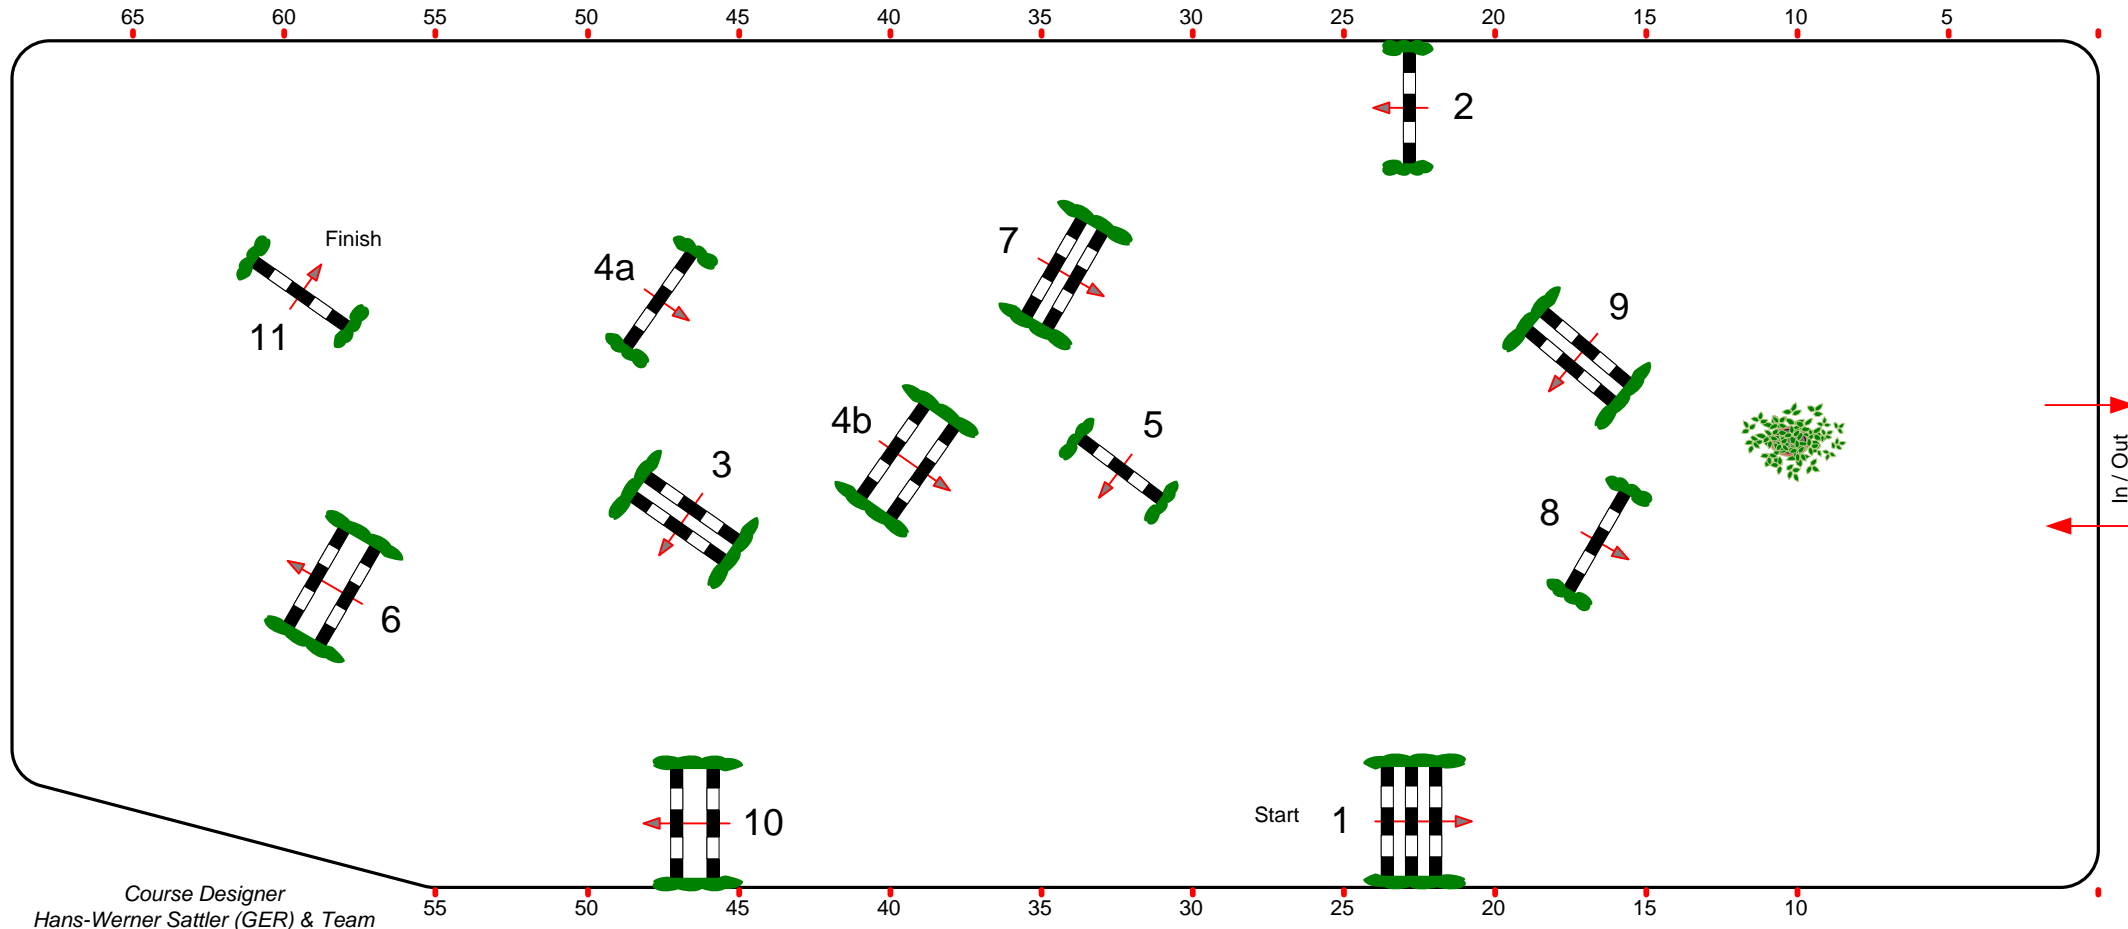

euroclassics PFERDE-FESTIVAL 2011

Class No.: 5

Medium Tour

Speed and Handiness

Samstag, 5. März 2011

Start: 18:30

Table: A
National RG:
FEI RG / Art. 239/263
Height: 1,40 m

Speed: 350 m/min
Length: 0 m
Time allowed: 0 sec
Time limit: 120 sec

Obstacles: 11
Efforts: 12
Penalty sec: 4
Closed combination:

1st Jump-off:
Length: 0 m
Time allowed: 0 sec
Time limit: 0 sec

Course Designer
Hans-Werner Sattler (GER) & Team