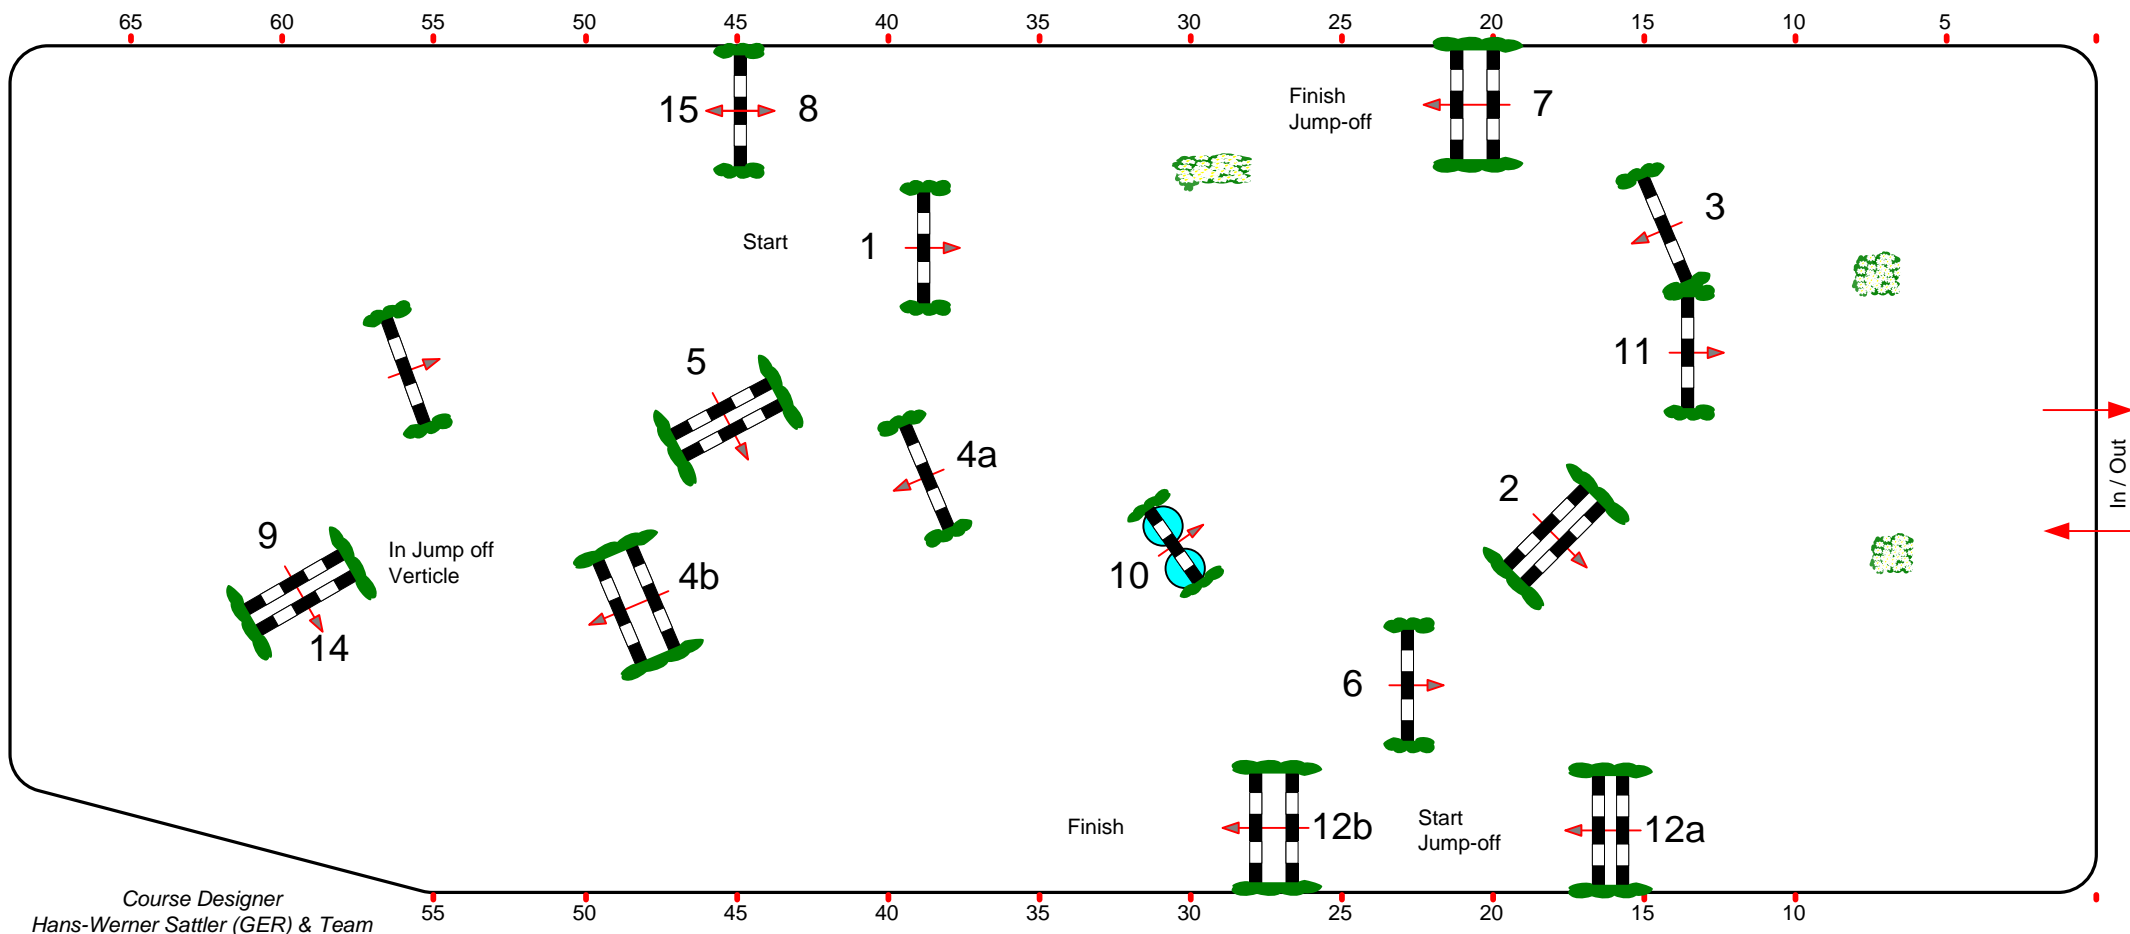

euroclassics PFERDE-FESTIVAL 2011

Class No.: 9

Medium Tour

Competition with one jump-off

Sonntag, 6. März 2011

Start: 8:30

Table: A
National RG:
FEI RG / Art. 238.2.2
Height: 1,50 m

Speed: 350 m/min
Length: 395 m
Time allowed: 68 sec
Time limit: 136 sec

Obstacles: 12
Efforts: 14
Penalty sec:
Closed combination:

1st Jump-off: 12b-14-5-4a-4b-15-2-7
Length: 270 m
Time allowed: 47 sec
Time limit: 94 sec

Course Designer
Hans-Werner Sattler (GER) & Team