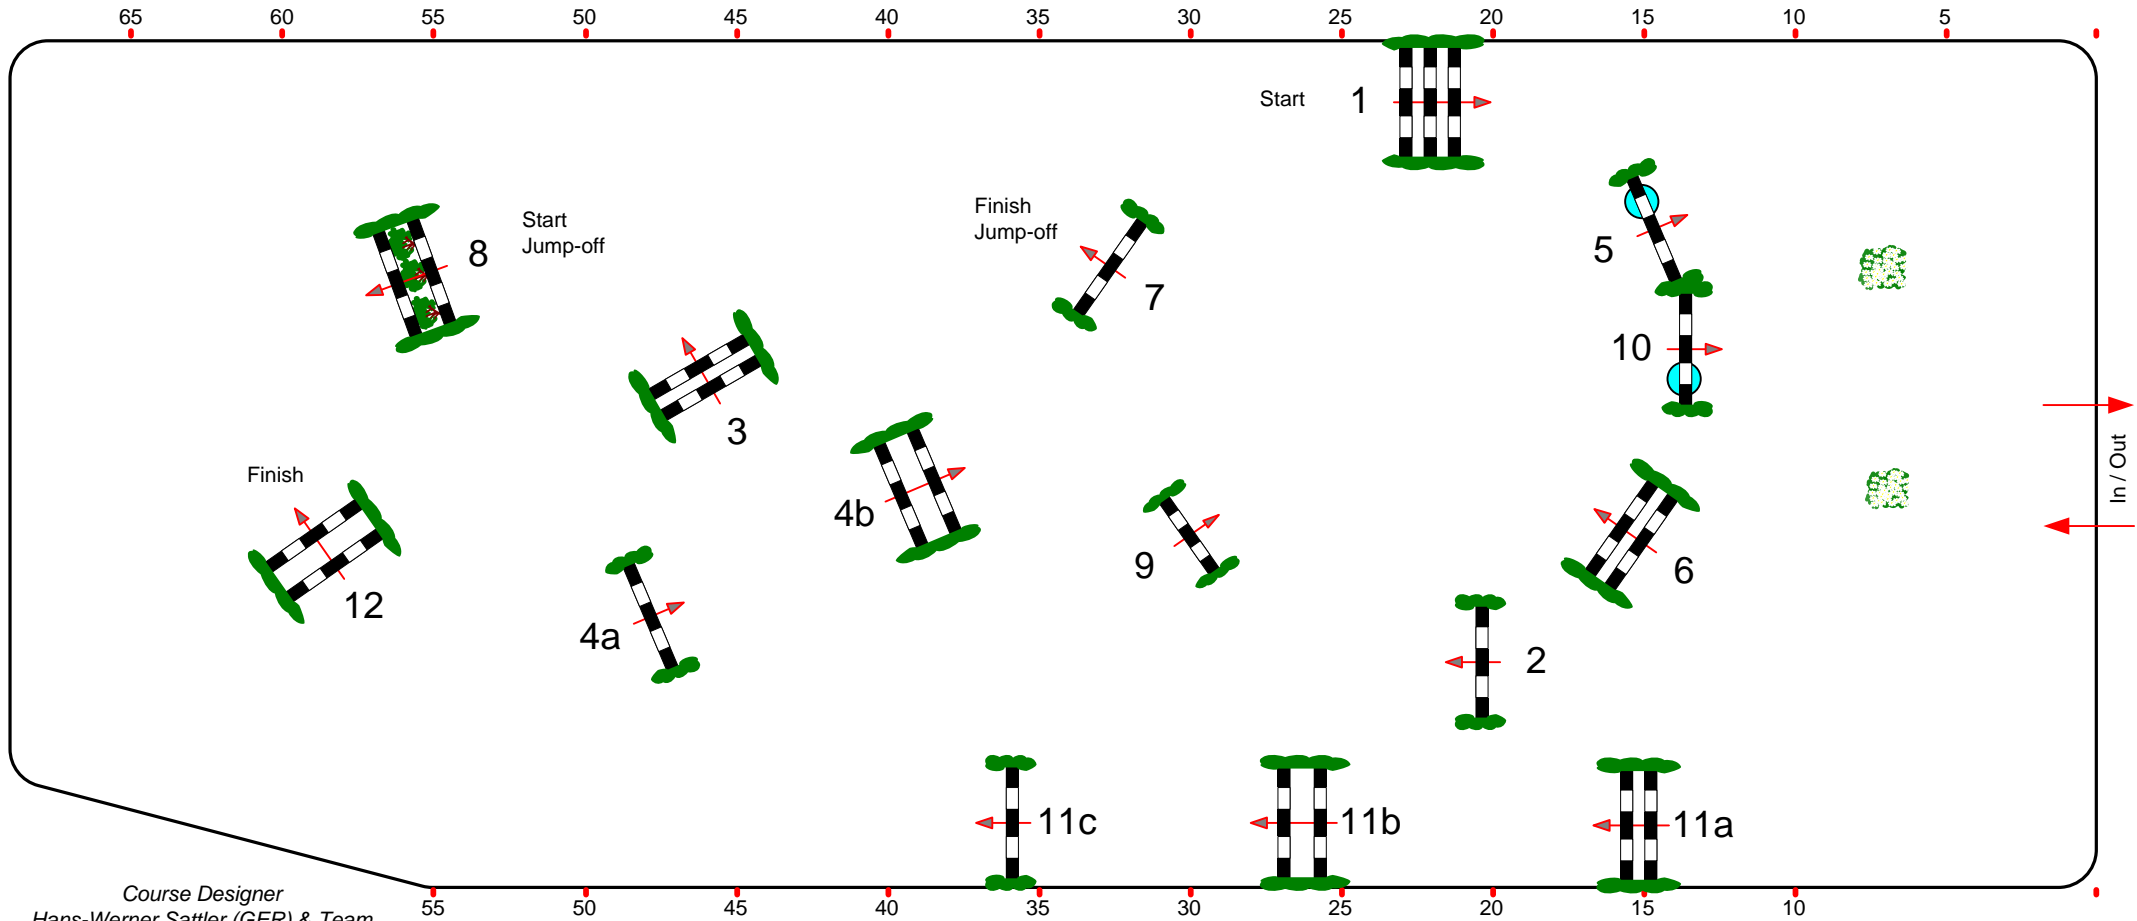

euroclassics PFERDE-FESTIVAL 2011

Class No.: 8

Final euroclassics

Competition against the clock

Sonntag, 6. März 2011

Start: 11:25

Table: A
National RG:
FEI RG / Art. 238.2.1
Height: 1,55 m

Speed: 350 m/min
Length: 400 m
Time allowed: 69 sec
Time limit: 138 sec

Obstacles: 12
Efforts: 15
Penalty sec:
Closed combination:

1st Jump-off: 8-9-11b-3-4a-4b-10-7
Length: 270 m
Time allowed: 47 sec
Time limit: 94 sec

Course Designer
Hans-Werner Sattler (GER) & Team