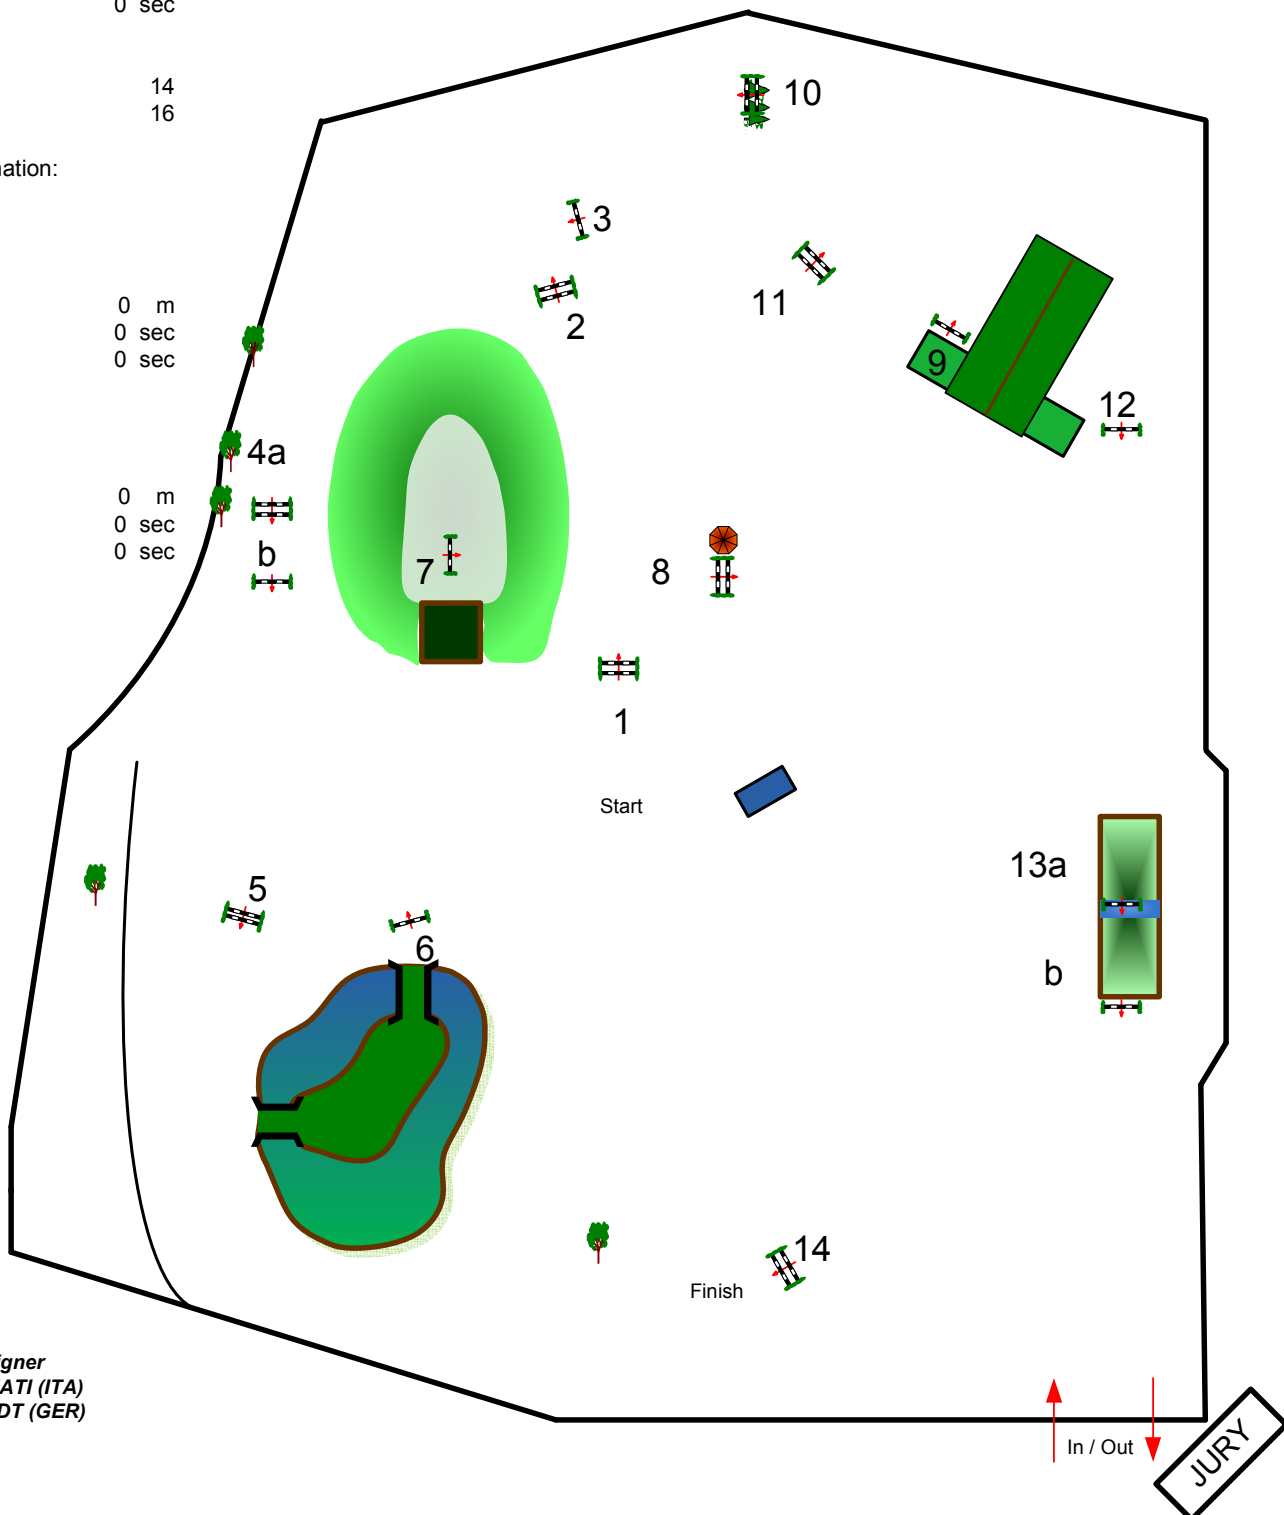

AREZZO EQUESTRIAN CENTRE

TOSCANA TOUR 2011

Table: C
National RG:
FEI RG / Art.
Height: 135 m

Class No.: 22

Gold tour Silver

Competition against the clock

Samstag, 19. März 2011

BOCCACCIO ARENA

Speed: 350 m/min

Start: 0:00

Length: 0 m
Time allowed: 0 sec
Time limit: 0 sec

Obstacles: 14
Efforts: 16
Penalty sec
Closed combination:

2nd Phase:

Length: 0 m
Time allowed: 0 sec
Time limit: 0 sec

2nd Jump-off:

Length: 0 m
Time allowed: 0 sec
Time limit: 0 sec

Course Designer
ELIO TRAVAGLIATI (ITA)
VOLKER SCHIMDT (GER)