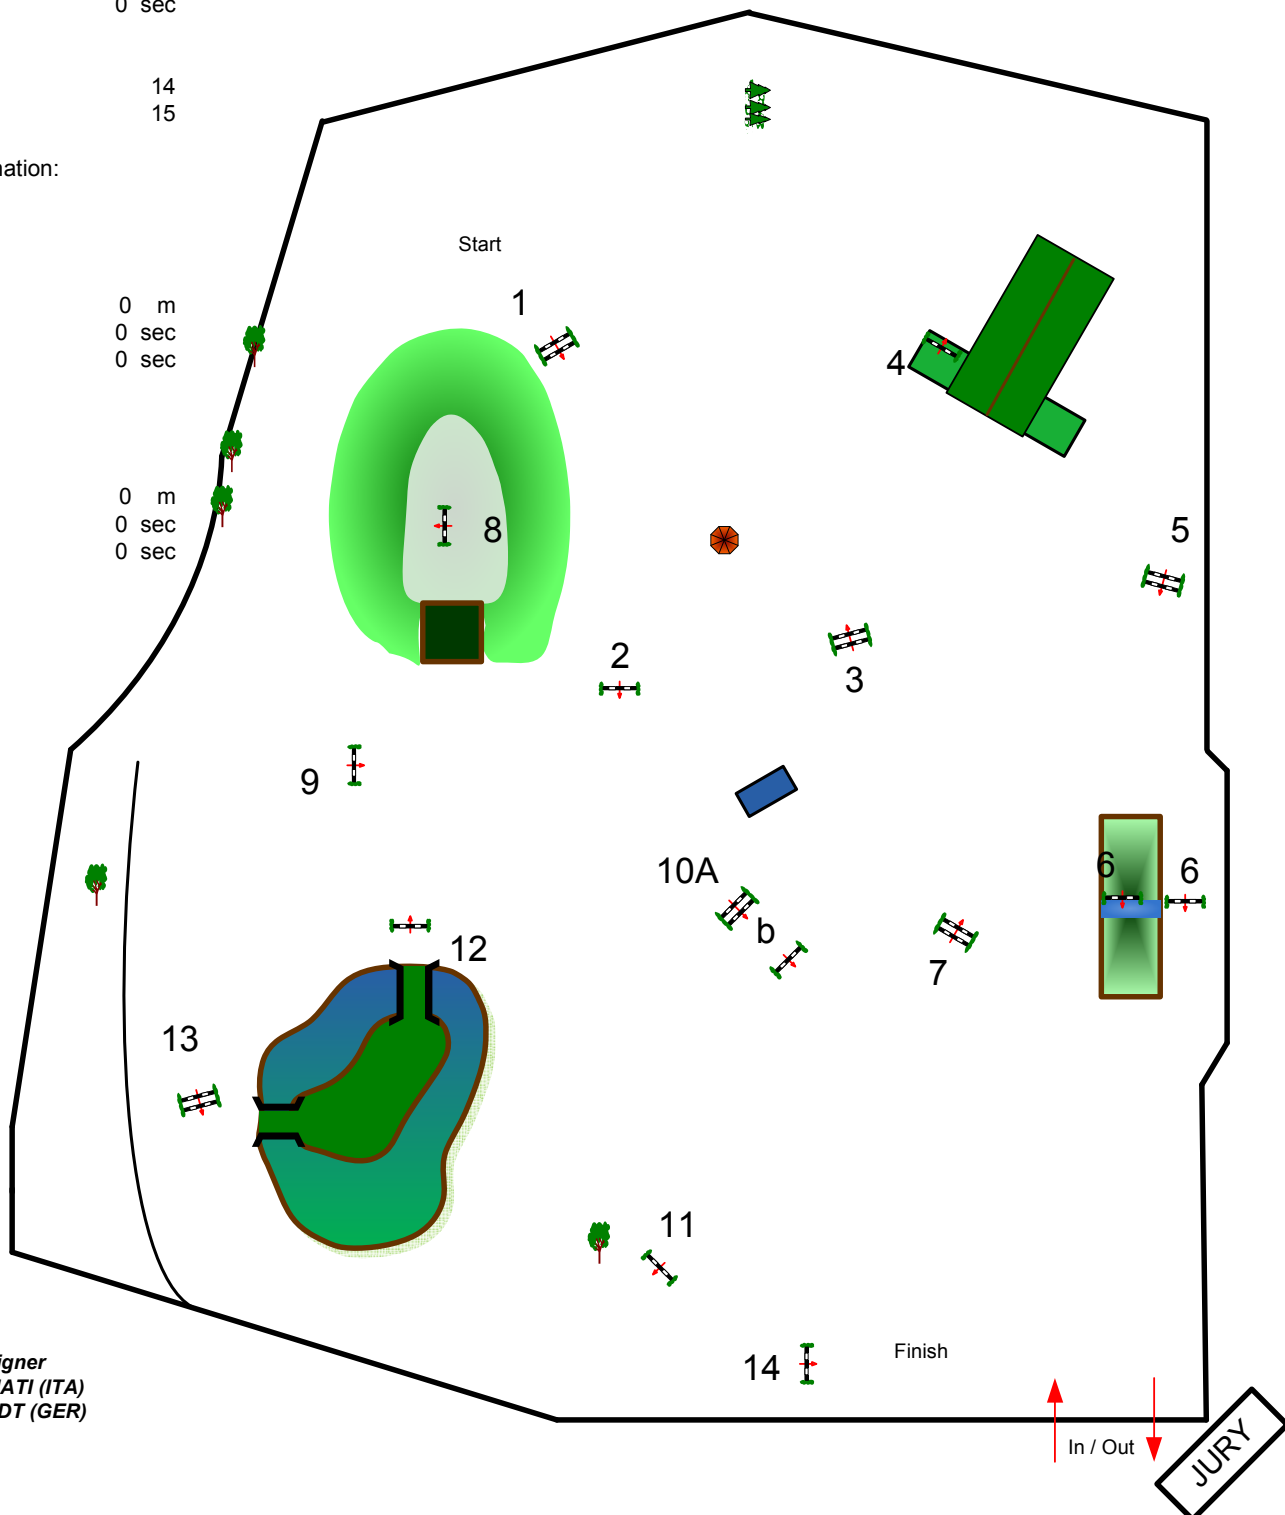

Start: 0:00

Length: 0 m  
Time allowed: 0 sec  
Time limit: 0 sec

Obstacles: 14  
Efforts: 15  
Penalty sec  
Closed combination:

2nd Phase:

Length: 0 m  
Time allowed: 0 sec  
Time limit: 0 sec

2nd Jump-off:

Length: 0 m  
Time allowed: 0 sec  
Time limit: 0 sec

Course Designer  
ELIO TRAVAGLIATI (ITA)  
VOLKER SCHIMDT (GER)