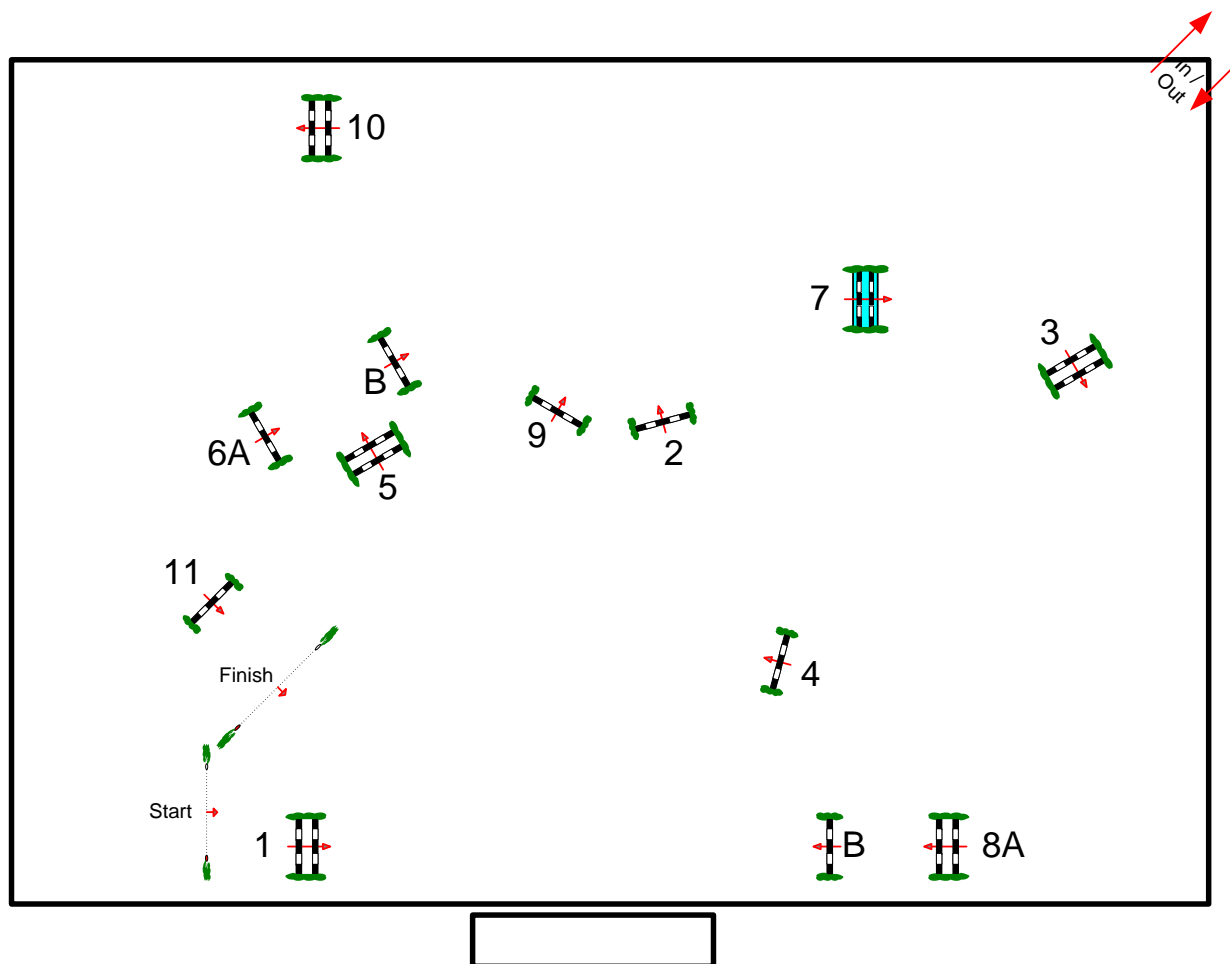

Obstacles: 11

Efforts: 13

Penalty sec:

Closed combination:

:

:

Length: 0 m

Time allowed: 0 sec

Time limit: 0 sec

2nd Jump-off:

Length: 0 m

Time allowed: 0 sec

Time limit: 0 sec

CAMPO VASARI